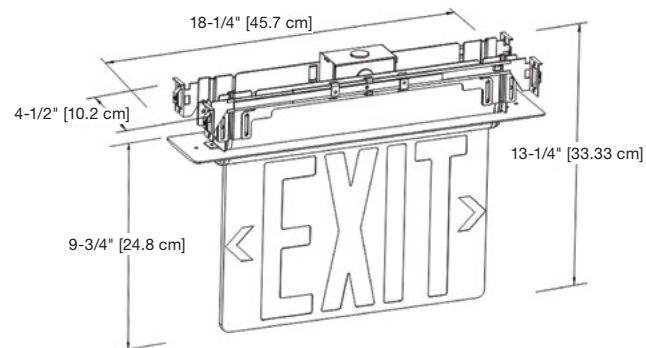

Dimensions (Dimensions are approximate and subject to change):

Power consumption chart

Model	AC specs	DC specs
Red self-powered	120VAC, 60Hz (2.0-2.6W)	Ni-Cd battery (Min. 90 mins)
	277VAC, 60Hz (2.6-3.1W)	Ni-Cd battery (Min. 90 mins)

Ordering format

Legend	Series	Housing color	Legend color	Face
8= 8" Exit with universal chevrons	UEN= Self-Powered	AG= Brushed aluminum and gray end cap	RCM= Single red on clear Double red on mirror	3= Universal faces
Example: 8UENAGRCM3