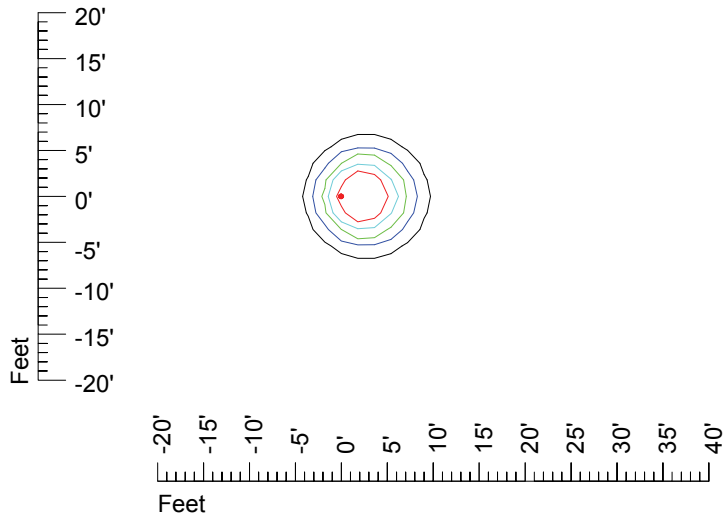

IES Photometric files MR16PH-10

Isoline template 7' mounting height

Isoline values — 0.1 fc — 0.25 fc — 0.5 fc — 1.0 fc — 2.0 fc

Mounting height 7' Tilt 0°

Mounting height 7' Tilt 30°

Mounting height 7' Tilt 15°

Mounting height 7' Tilt 45°

IES Photometric files MR16PH-10

Isoline template 9' mounting height

Isoline values — 0.1 fc — 0.25 fc — 0.5 fc — 1.0 fc — 2.0 fc

Mounting height 9' Tilt 0°

Mounting height 9' Tilt 30°

Mounting height 9' Tilt 15°

Mounting height 9' Tilt 45°

IES Photometric files MR16PH-10

Isoline template 11' mounting height

Isoline values — 0.1 fc — 0.25 fc — 0.5 fc — 1.0 fc — 2.0 fc

Mounting height 11' Tilt 0°

Mounting height 11' Tilt 30°

Mounting height 11' Tilt 15°

Mounting height 11' Tilt 45°

IES Photometric files MR16PH-10

Isoline template 15' mounting height

Isoline values — 0.1 fc — 0.25 fc — 0.5 fc — 1.0 fc — 2.0 fc