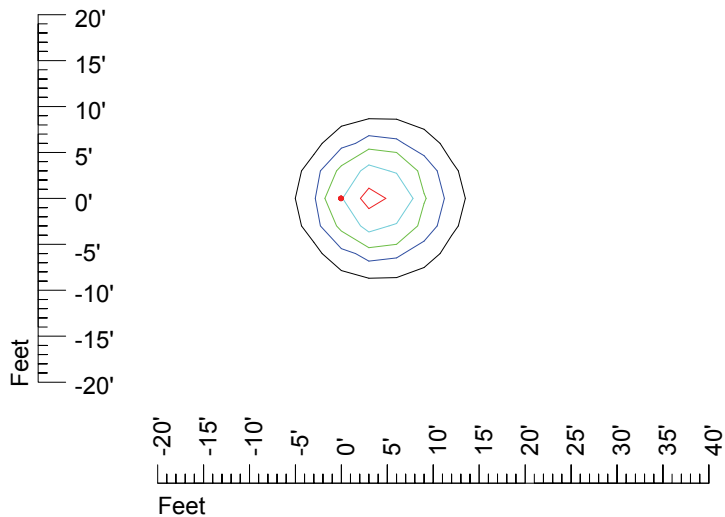

IES Photometric files MR16PH-10

Isoline template 7' mounting height

Isoline values — 0.1 fc — 0.25 fc — 0.5 fc — 1.0 fc — 2.0 fc

Mounting height 7' Tilt 0°

Mounting height 7' Tilt 30°

Mounting height 7' Tilt 15°

Mounting height 9' Tilt 15°

Mounting height 9' Tilt 45°

IES Photometric files MR16PH-10

Isoline template 11' mounting height

Isoline values — 0.1 fc — 0.25 fc — 0.5 fc — 1.0 fc — 2.0 fc

Mounting height 11' Tilt 0°

Mounting height 11' Tilt 30°

Mounting height 11' Tilt 15°

Mounting height 11' Tilt 45°

IES Photometric files MR16PH-10

Isoline template 15' mounting height

Isoline values — 0.1 fc — 0.25 fc — 0.5 fc — 1.0 fc — 2.0 fc

Mounting height 15' Tilt 0°

Mounting height 15' Tilt 30°

Mounting height 15' Tilt 15°

Mounting height 15' Tilt 45°

IES Photometric files MR16PH-10

Isoline template 20' mounting height

Isoline values — 0.1 fc — 0.25 fc — 0.5 fc — 1.0 fc — 2.0 fc