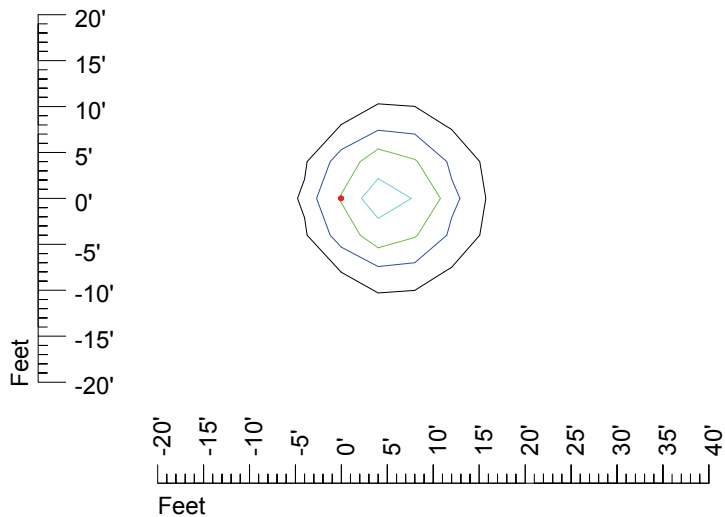

IES Photometric files MR16PH-10

Isoline template 7' mounting height

Isoline values — 0.1 fc — 0.25 fc — 0.5 fc — 1.0 fc — 2.0 fc

Mounting height 7' Tilt 0°

Mounting height 7' Tilt 30°

Mounting height 7' Tilt 15°

Mounting height 11' Tilt 30°

Mounting height 11' Tilt 15°

Mounting height 11' Tilt 45°

IES Photometric files MR16PH-10

Isoline template 15' mounting height

Isoline values — 0.1 fc — 0.25 fc — 0.5 fc — 1.0 fc — 2.0 fc

Mounting height 15' Tilt 0°

Mounting height 15' Tilt 30°

Mounting height 15' Tilt 15°

Mounting height 15' Tilt 45°

IES Photometric files MR16PH-10

Isoline template 20' mounting height

Isoline values — 0.1 fc — 0.25 fc — 0.5 fc — 1.0 fc — 2.0 fc

Mounting height 20' Tilt 0°

Mounting height 20' Tilt 30°

Mounting height 20' Tilt 15°

Mounting height 20' Tilt 45°

IES Photometric files MR16PH-10

Isoline template 25' mounting height

Isoline values — 0.1 fc — 0.25 fc — 0.5 fc — 1.0 fc — 2.0 fc