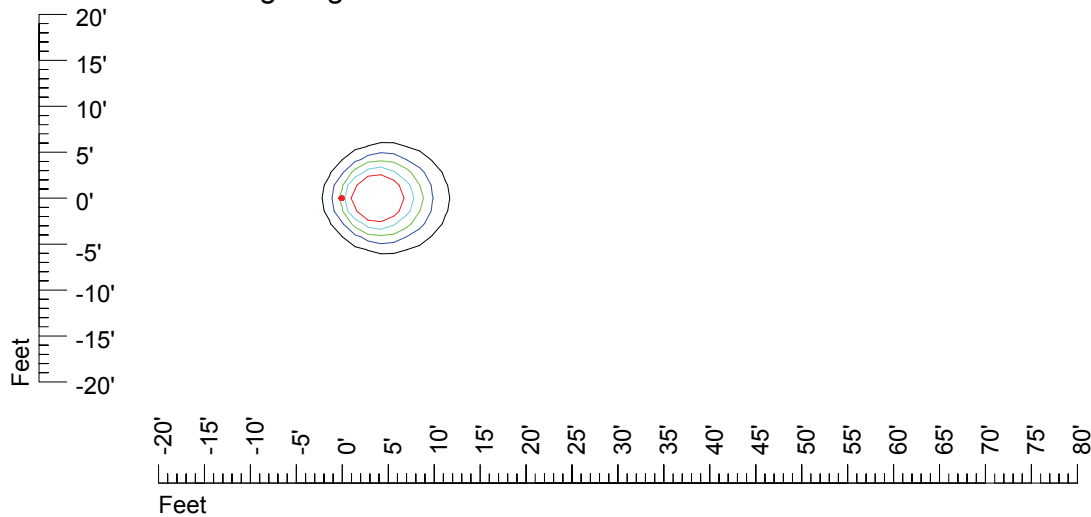

IES Photometric files MR16PH-10

Isoline template 7' mounting height

Isoline values — 0.1 fc — 0.25 fc — 0.5 fc — 1.0 fc — 2.0 fc

Mounting height 7' Tilt 0°

Mounting height 7' Tilt 30°

Mounting height 7' Tilt 15°

Mounting height 7' Tilt 45°

IES Photometric files MR16PH-10

Isoline template 9' mounting height

Isoline values — 0.1 fc — 0.25 fc — 0.5 fc — 1.0 fc — 2.0 fc

Mounting height 9' Tilt 0°

Mounting height 9' Tilt 30°