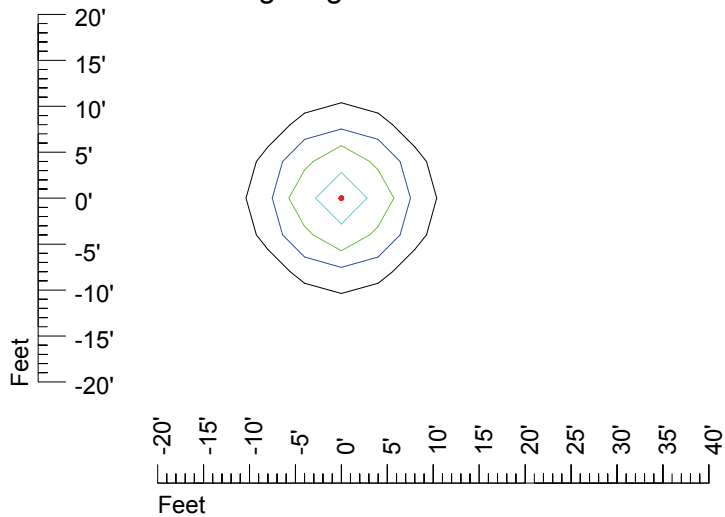

IES Photometric files MR16PH-10

Isoline template 7' mounting height

Isoline values — 0.1 fc — 0.25 fc — 0.5 fc — 1.0 fc — 2.0 fc

Mounting height 7' Tilt 0°

Mounting height 7' Tilt 30°

Mounting height 7' Tilt 15°

Mounting height 11' Tilt 30°

Mounting height 11' Tilt 15°

Mounting height 11' Tilt 45°

IES Photometric files MR16PH-10

Isoline template 15' mounting height

Isoline values — 0.1 fc — 0.25 fc — 0.5 fc — 1.0 fc — 2.0 fc

Mounting height 15' Tilt 0°

Mounting height 15' Tilt 30°

Mounting height 15' Tilt 15°

Mounting height 15' Tilt 45°

IES Photometric files MR16PH-10

Isoline template 20' mounting height

Isoline values — 0.1 fc — 0.25 fc — 0.5 fc — 1.0 fc — 2.0 fc

Mounting height 20' Tilt 0°

Mounting height 20' Tilt 30°

Mounting height 20' Tilt 15°

Mounting height 20' Tilt 45°

IES Photometric files MR16PH-10

Isoline template 25' mounting height

Isoline values — 0.1 fc — 0.25 fc — 0.5 fc — 1.0 fc — 2.0 fc