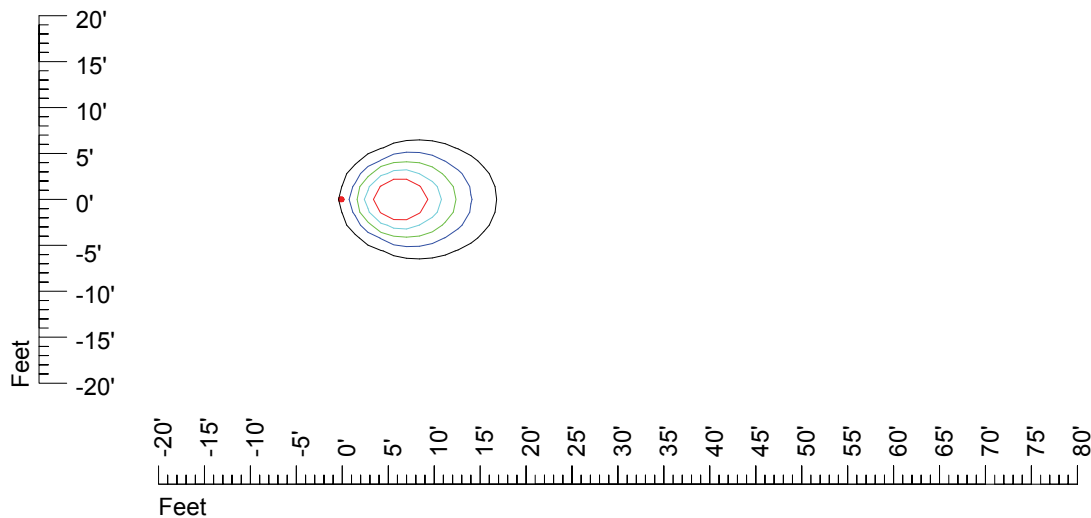

IES Photometric files MR16PH-10

Isoline template 7' mounting height

Isoline values — 0.1 fc — 0.25 fc — 0.5 fc — 1.0 fc — 2.0 fc

Mounting height 7' Tilt 0°

Mounting height 7' Tilt 30°

Mounting height 7' Tilt 15°

Mounting height 7' Tilt 45°

IES Photometric files MR16PH-10

Isoline template 9' mounting height

Isoline values — 0.1 fc — 0.25 fc — 0.5 fc — 1.0 fc — 2.0 fc

Mounting height 9' Tilt 0°

Mounting height 9' Tilt 30°