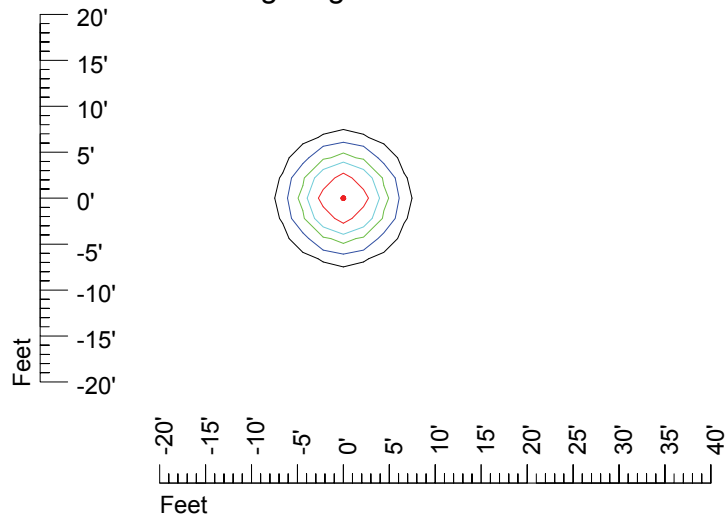

IES Photometric files MR16PH-10

Isoline template 7' mounting height

Isoline values — 0.1 fc — 0.25 fc — 0.5 fc — 1.0 fc — 2.0 fc

Mounting height 7' Tilt 0°

Mounting height 7' Tilt 30°

Mounting height 7' Tilt 15°

Mounting height 7' Tilt 45°

IES Photometric files MR16PH-10

Isoline template 9' mounting height

Isoline values — 0.1 fc — 0.25 fc — 0.5 fc — 1.0 fc — 2.0 fc

Mounting height 9' Tilt 0°

Mounting height 9' Tilt 30°

Mounting height 9' Tilt 15°

Mounting height 9' Tilt 45°

IES Photometric files MR16PH-10

Isoline template 11' mounting height

Isoline values — 0.1 fc — 0.25 fc — 0.5 fc — 1.0 fc — 2.0 fc

Mounting height 11' Tilt 0°

Mounting height 11' Tilt 30°

Mounting height 11' Tilt 15°

Mounting height 11' Tilt 45°

IES Photometric files MR16PH-10

Isoline template 15' mounting height

Isoline values — 0.1 fc — 0.25 fc — 0.5 fc — 1.0 fc — 2.0 fc