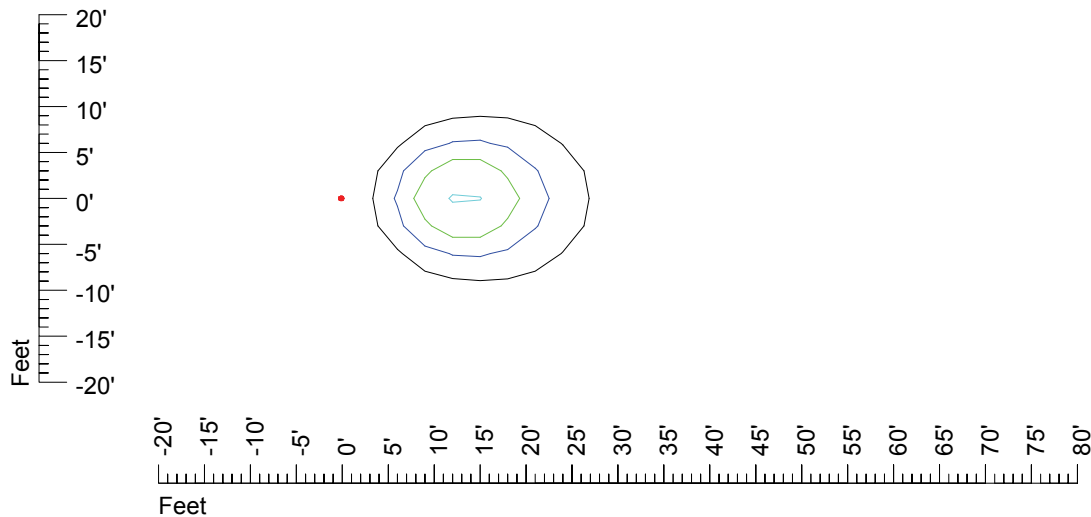

Mounting height 11' Tilt 30°

Mounting height 11' Tilt 15°

Mounting height 11' Tilt 45°

IES Photometric files MR16PH-10

Isoline template 15' mounting height

Isoline values — 0.1 fc — 0.25 fc — 0.5 fc — 1.0 fc — 2.0 fc

Mounting height 15' Tilt 0°

Mounting height 15' Tilt 30°

Mounting height 15' Tilt 15°

Mounting height 15' Tilt 45°

IES Photometric files MR16PH-10

Isoline template 20' mounting height

Isoline values — 0.1 fc — 0.25 fc — 0.5 fc — 1.0 fc — 2.0 fc

Mounting height 20' Tilt 0°

Mounting height 20' Tilt 30°

Mounting height 20' Tilt 15°

Mounting height 20' Tilt 45°

IES Photometric files MR16PH-10

Isoline template 25' mounting height

Isoline values — 0.1 fc — 0.25 fc — 0.5 fc — 1.0 fc — 2.0 fc