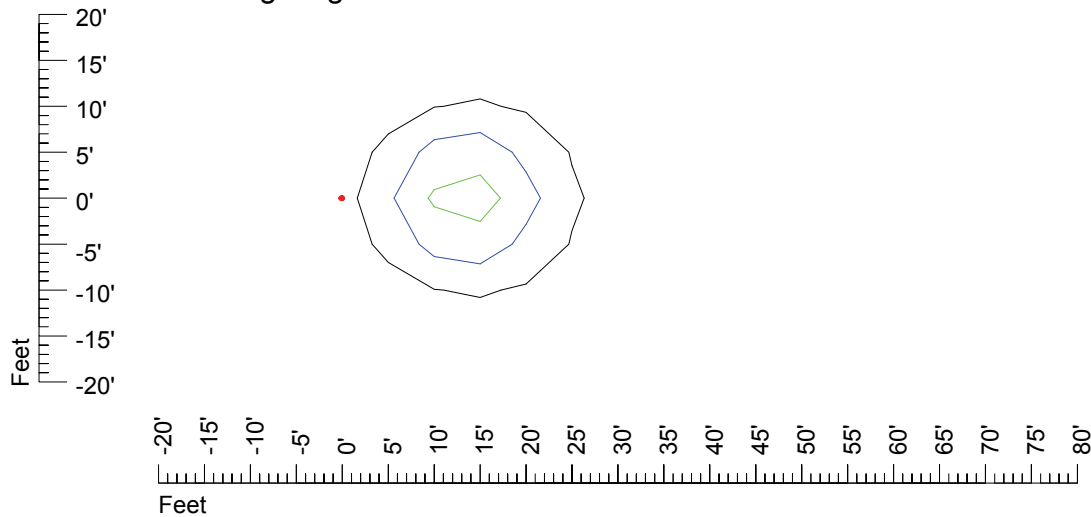

Mounting height 15' Tilt 0°

Mounting height 15' Tilt 30°

Mounting height 15' Tilt 15°

Mounting height 15' Tilt 45°

IES Photometric files MR16PH-10

Isoline template 20' mounting height

Isoline values — 0.1 fc — 0.25 fc — 0.5 fc — 1.0 fc — 2.0 fc

Mounting height 20' Tilt 0°

Mounting height 20' Tilt 30°

Mounting height 20' Tilt 15°

Mounting height 20' Tilt 45°

IES Photometric files MR16PH-10

Isoline template 25' mounting height

Isoline values — 0.1 fc — 0.25 fc — 0.5 fc — 1.0 fc — 2.0 fc

Mounting height 25' Tilt 0°

Mounting height 25' Tilt 30°

Mounting height 25' Tilt 15°

Mounting height 25' Tilt 45°

IES Photometric files MR16PH-10

Isoline template 30' mounting height

Isoline values — 0.1 fc — 0.25 fc — 0.5 fc — 1.0 fc — 2.0 fc