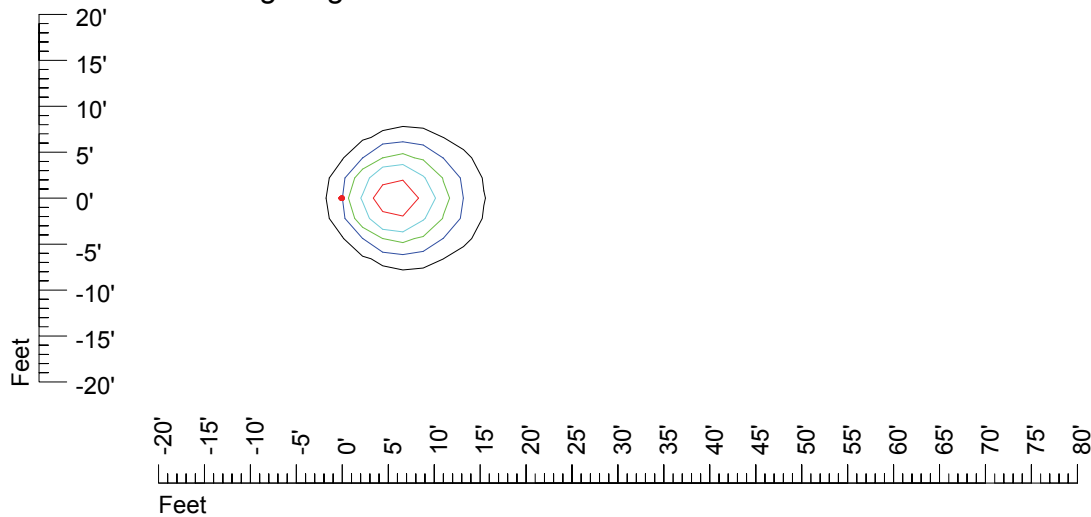

IES Photometric files MR16PH-10

Isoline template 7' mounting height

Isoline values — 0.1 fc — 0.25 fc — 0.5 fc — 1.0 fc — 2.0 fc

Mounting height 7' Tilt 0°

Mounting height 7' Tilt 30°

Mounting height 7' Tilt 15°

Mounting height 9' Tilt 15°

Mounting height 9' Tilt 45°

IES Photometric files MR16PH-10

Isoline template 11' mounting height

Isoline values — 0.1 fc — 0.25 fc — 0.5 fc — 1.0 fc — 2.0 fc

Mounting height 11' Tilt 0°

Mounting height 11' Tilt 30°

Mounting height 11' Tilt 15°

Mounting height 11' Tilt 45°

IES Photometric files MR16PH-10

Isoline template 15' mounting height

Isoline values — 0.1 fc — 0.25 fc — 0.5 fc — 1.0 fc — 2.0 fc