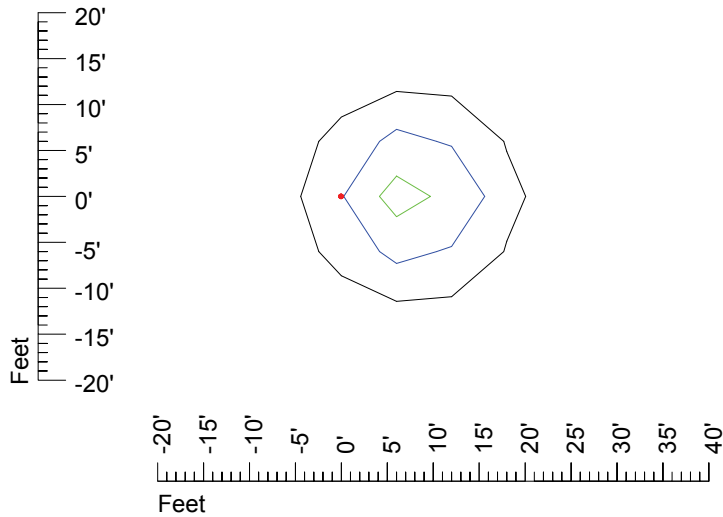

Mounting height 30' Tilt 15°