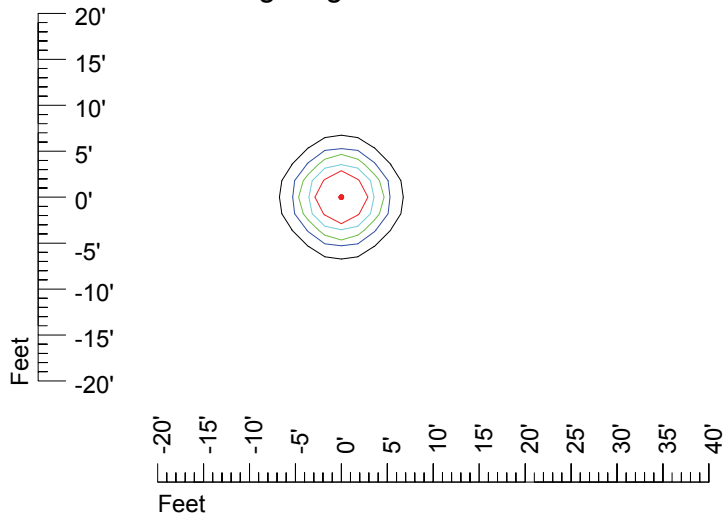

IES Photometric files MR16PH-10

Isoline template 7' mounting height

Isoline values — 0.1 fc — 0.25 fc — 0.5 fc — 1.0 fc — 2.0 fc

Mounting height 7' Tilt 0°

Mounting height 7' Tilt 30°

Mounting height 7' Tilt 15°

Mounting height 7' Tilt 45°

IES Photometric files MR16PH-10

Isoline template 9' mounting height

Isoline values — 0.1 fc — 0.25 fc — 0.5 fc — 1.0 fc — 2.0 fc

Mounting height 9' Tilt 0°

Mounting height 9' Tilt 30°

Mounting height 9' Tilt 15°

Mounting height 9' Tilt 45°

IES Photometric files MR16PH-10

Isoline template 11' mounting height

Isoline values — 0.1 fc — 0.25 fc — 0.5 fc — 1.0 fc — 2.0 fc

Mounting height 11' Tilt 0°

Mounting height 11' Tilt 30°

Mounting height 11' Tilt 15°

Mounting height 11' Tilt 45°

IES Photometric files MR16PH-10

Isoline template 15' mounting height

Isoline values — 0.1 fc — 0.25 fc — 0.5 fc — 1.0 fc — 2.0 fc