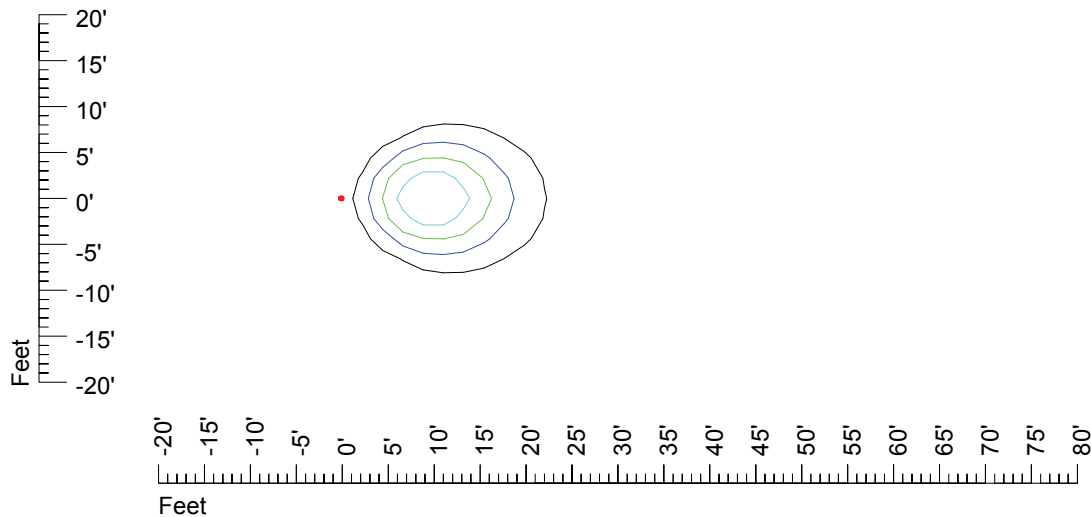

Mounting height 9' Tilt 15°

Mounting height 9' Tilt 45°

IES Photometric files MR16PH-10

Isoline template 11' mounting height

Isoline values — 0.1 fc — 0.25 fc — 0.5 fc — 1.0 fc — 2.0 fc

Mounting height 11' Tilt 0°

Mounting height 11' Tilt 30°

Mounting height 11' Tilt 15°

Mounting height 11' Tilt 45°

IES Photometric files MR16PH-10

Isoline template 15' mounting height

Isoline values — 0.1 fc — 0.25 fc — 0.5 fc — 1.0 fc — 2.0 fc