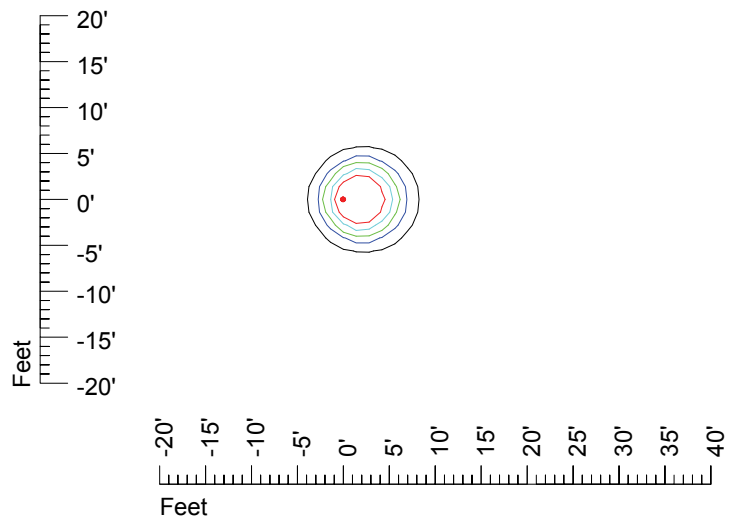

IES Photometric files MR16PH-10

Isoline template 7' mounting height

Isoline values — 0.1 fc — 0.25 fc — 0.5 fc — 1.0 fc — 2.0 fc

Mounting height 7' Tilt 0°

Mounting height 7' Tilt 30°

Mounting height 7' Tilt 15°

Mounting height 7' Tilt 45°

IES Photometric files MR16PH-10

Isoline template 9' mounting height

Isoline values — 0.1 fc — 0.25 fc — 0.5 fc — 1.0 fc — 2.0 fc

Mounting height 9' Tilt 0°

Mounting height 9' Tilt 30°

Mounting height 9' Tilt 15°

Mounting height 9' Tilt 45°

IES Photometric files MR16PH-10

Isoline template 11' mounting height

Isoline values — 0.1 fc — 0.25 fc — 0.5 fc — 1.0 fc — 2.0 fc

Mounting height 11' Tilt 0°

Mounting height 20' Tilt 0°

Mounting height 20' Tilt 30°

Mounting height 20' Tilt 15°

Mounting height 20' Tilt 45°

IES Photometric files MR16PH-10

Isoline template 25' mounting height

Isoline values — 0.1 fc — 0.25 fc — 0.5 fc — 1.0 fc — 2.0 fc