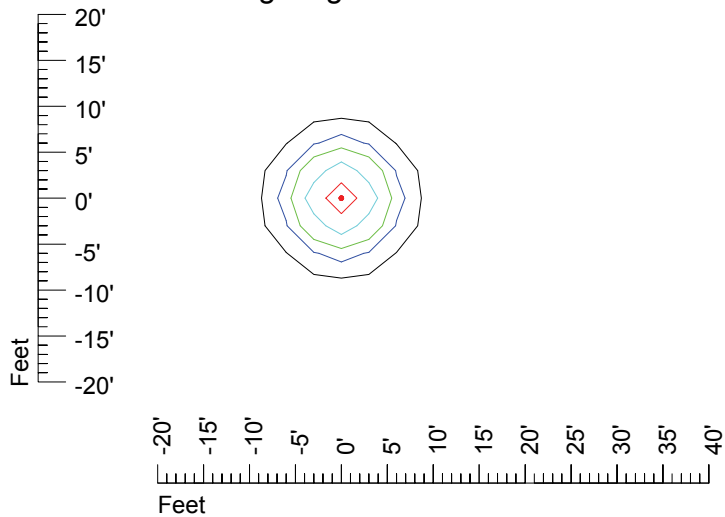

IES Photometric files MR16PH-10

Isoline template 7' mounting height

Isoline values — 0.1 fc — 0.25 fc — 0.5 fc — 1.0 fc — 2.0 fc

Mounting height 7' Tilt 0°

Mounting height 7' Tilt 30°

Mounting height 7' Tilt 15°

Mounting height 9' Tilt 15°

Mounting height 9' Tilt 45°

IES Photometric files MR16PH-10

Isoline template 11' mounting height

Isoline values — 0.1 fc — 0.25 fc — 0.5 fc — 1.0 fc — 2.0 fc

Mounting height 11' Tilt 0°

Mounting height 11' Tilt 30°

Mounting height 11' Tilt 15°

Mounting height 11' Tilt 45°

IES Photometric files MR16PH-10

Isoline template 15' mounting height

Isoline values — 0.1 fc — 0.25 fc — 0.5 fc — 1.0 fc — 2.0 fc

Mounting height 15' Tilt 0°

Mounting height 15' Tilt 30°

Mounting height 15' Tilt 15°

Mounting height 15' Tilt 45°

IES Photometric files MR16PH-10

Isoline template 20' mounting height

Isoline values — 0.1 fc — 0.25 fc — 0.5 fc — 1.0 fc — 2.0 fc