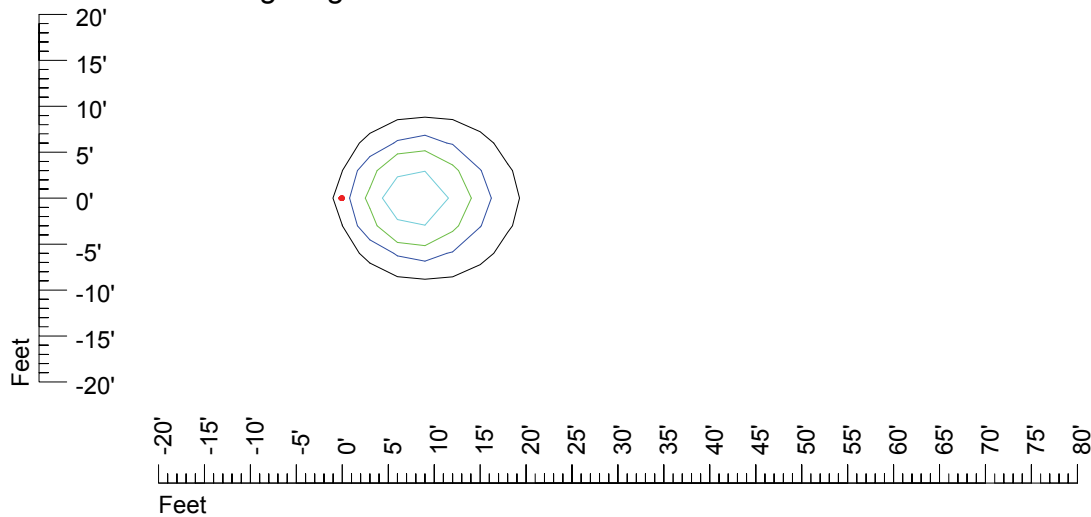

Mounting height 15' Tilt 30°