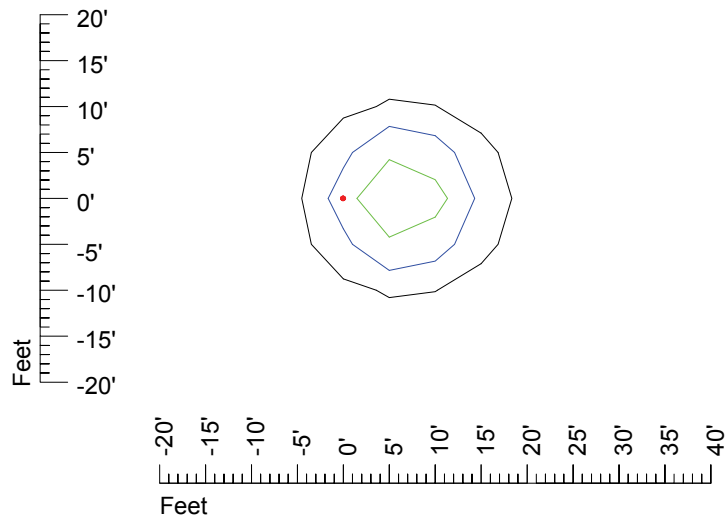

Mounting height 11' Tilt 30°

Mounting height 11' Tilt 15°

Mounting height 11' Tilt 45°

IES Photometric files MR16PH-10

Isoline template 15' mounting height

Isoline values — 0.1 fc — 0.25 fc — 0.5 fc — 1.0 fc — 2.0 fc

Mounting height 15' Tilt 0°

Mounting height 15' Tilt 30°

Mounting height 15' Tilt 15°

Mounting height 15' Tilt 45°

IES Photometric files MR16PH-10

Isoline template 20' mounting height

Isoline values — 0.1 fc — 0.25 fc — 0.5 fc — 1.0 fc — 2.0 fc

Mounting height 20' Tilt 0°

Mounting height 20' Tilt 30°

Mounting height 20' Tilt 15°

Mounting height 20' Tilt 45°

IES Photometric files MR16PH-10

Isoline template 25' mounting height

Isoline values — 0.1 fc — 0.25 fc — 0.5 fc — 1.0 fc — 2.0 fc

Mounting height 25' Tilt 0°

Mounting height 25' Tilt 30°

Mounting height 25' Tilt 15°

Mounting height 25' Tilt 45°

IES Photometric files MR16PH-10

Isoline template 30' mounting height

Isoline values — 0.1 fc — 0.25 fc — 0.5 fc — 1.0 fc — 2.0 fc