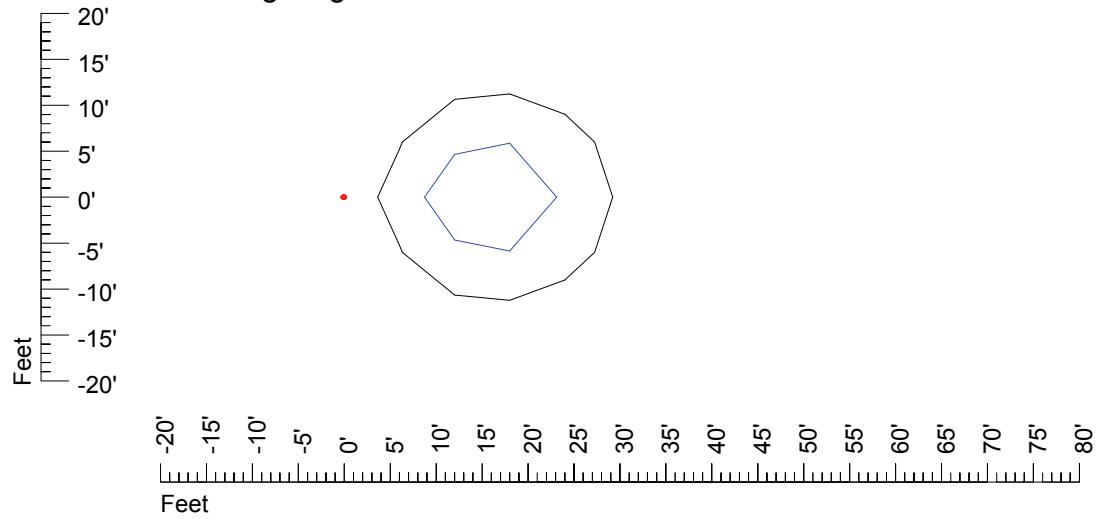

Mounting height 20' Tilt 0°

Mounting height 20' Tilt 30°

Mounting height 20' Tilt 15°

Mounting height 20' Tilt 45°

IES Photometric files MR16PH-10

Isoline template 25' mounting height

Isoline values — 0.1 fc — 0.25 fc — 0.5 fc — 1.0 fc — 2.0 fc

Mounting height 25' Tilt 0°

Mounting height 25' Tilt 30°

Mounting height 25' Tilt 15°

Mounting height 25' Tilt 45°

IES Photometric files MR16PH-10

Isoline template 30' mounting height

Isoline values — 0.1 fc — 0.25 fc — 0.5 fc — 1.0 fc — 2.0 fc

Mounting height 30' Tilt 0°

Mounting height 30' Tilt 30°

Mounting height 30' Tilt 15°

Mounting height 30' Tilt 45°