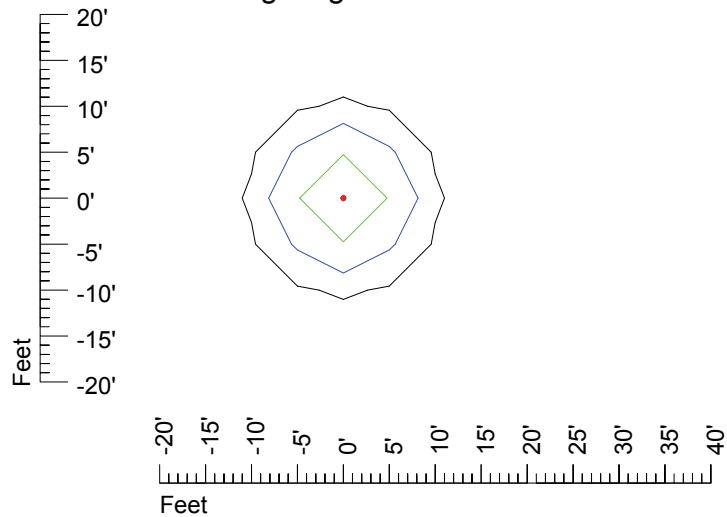

Mounting height 11' Tilt 30°

Mounting height 11' Tilt 15°

Mounting height 11' Tilt 45°

IES Photometric files MR16PH-10

Isoline template 15' mounting height

Isoline values — 0.1 fc — 0.25 fc — 0.5 fc — 1.0 fc — 2.0 fc

Mounting height 15' Tilt 0°

Mounting height 15' Tilt 30°

Mounting height 15' Tilt 15°

Mounting height 15' Tilt 45°

IES Photometric files MR16PH-10

Isoline template 20' mounting height

Isoline values — 0.1 fc — 0.25 fc — 0.5 fc — 1.0 fc — 2.0 fc

Mounting height 20' Tilt 0°

Mounting height 20' Tilt 30°

Mounting height 20' Tilt 15°

Mounting height 20' Tilt 45°

IES Photometric files MR16PH-10

Isoline template 25' mounting height

Isoline values — 0.1 fc — 0.25 fc — 0.5 fc — 1.0 fc — 2.0 fc

Mounting height 25' Tilt 0°

Mounting height 25' Tilt 30°

Mounting height 25' Tilt 15°

Mounting height 25' Tilt 45°

IES Photometric files MR16PH-10

Isoline template 30' mounting height

Isoline values — 0.1 fc — 0.25 fc — 0.5 fc — 1.0 fc — 2.0 fc