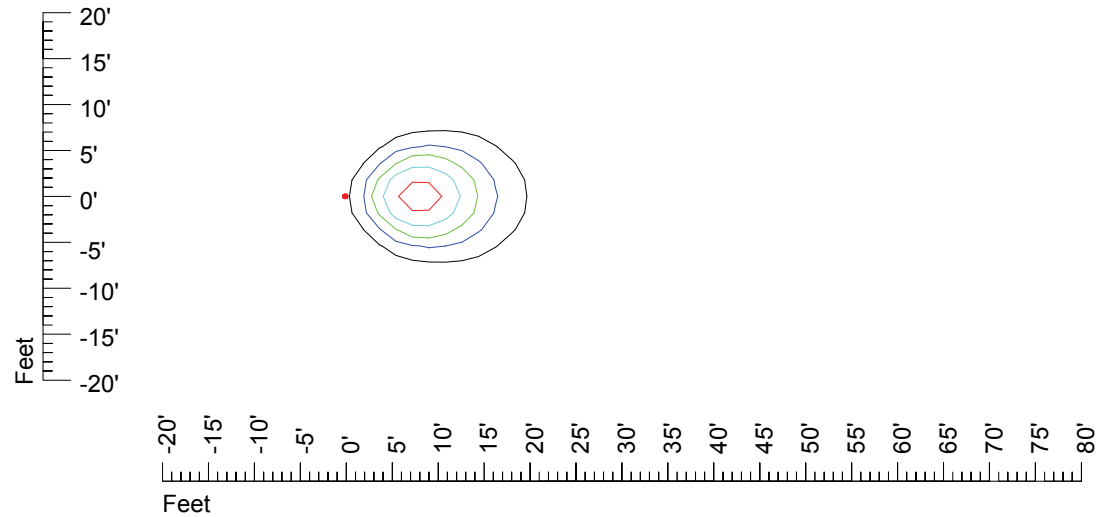

IES Photometric files MR16PH-10

Isoline template 7' mounting height

Isoline values — 0.1 fc — 0.25 fc — 0.5 fc — 1.0 fc — 2.0 fc

Mounting height 7' Tilt 0°

Mounting height 7' Tilt 30°

Mounting height 7' Tilt 15°

Mounting height 7' Tilt 45°

IES Photometric files MR16PH-10

Isoline template 9' mounting height

Isoline values — 0.1 fc — 0.25 fc — 0.5 fc — 1.0 fc — 2.0 fc

Mounting height 9' Tilt 0°

Mounting height 9' Tilt 30°

Mounting height 9' Tilt 15°

Mounting height 9' Tilt 45°

IES Photometric files MR16PH-10

Isoline template 11' mounting height

Isoline values — 0.1 fc — 0.25 fc — 0.5 fc — 1.0 fc — 2.0 fc

Mounting height 11' Tilt 0°