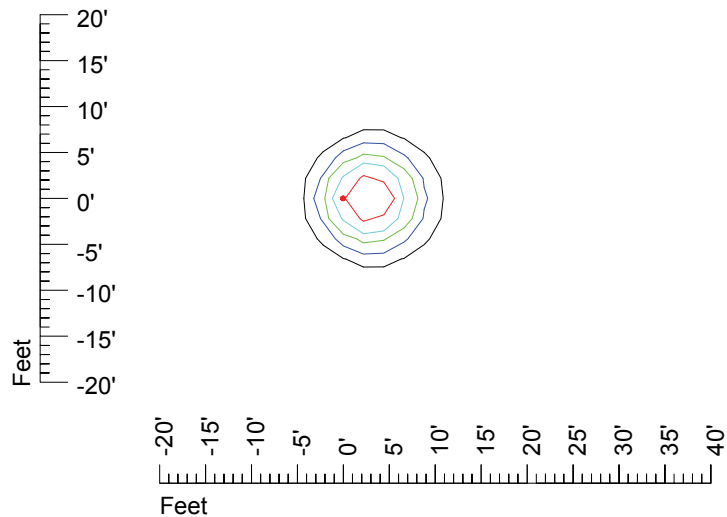

IES Photometric files MR16PH-10

Isoline template 7' mounting height

Isoline values — 0.1 fc — 0.25 fc — 0.5 fc — 1.0 fc — 2.0 fc

Mounting height 7' Tilt 0°

Mounting height 7' Tilt 30°

Mounting height 7' Tilt 15°

Mounting height 7' Tilt 45°

IES Photometric files MR16PH-10

Isoline template 9' mounting height

Isoline values — 0.1 fc — 0.25 fc — 0.5 fc — 1.0 fc — 2.0 fc

Mounting height 9' Tilt 0°

Mounting height 9' Tilt 30°

Mounting height 9' Tilt 15°

Mounting height 9' Tilt 45°

IES Photometric files MR16PH-10

Isoline template 11' mounting height

Isoline values — 0.1 fc — 0.25 fc — 0.5 fc — 1.0 fc — 2.0 fc

Mounting height 11' Tilt 0°

Mounting height 11' Tilt 30°

Mounting height 11' Tilt 15°

Mounting height 11' Tilt 45°

IES Photometric files MR16PH-10

Isoline template 15' mounting height

Isoline values — 0.1 fc — 0.25 fc — 0.5 fc — 1.0 fc — 2.0 fc