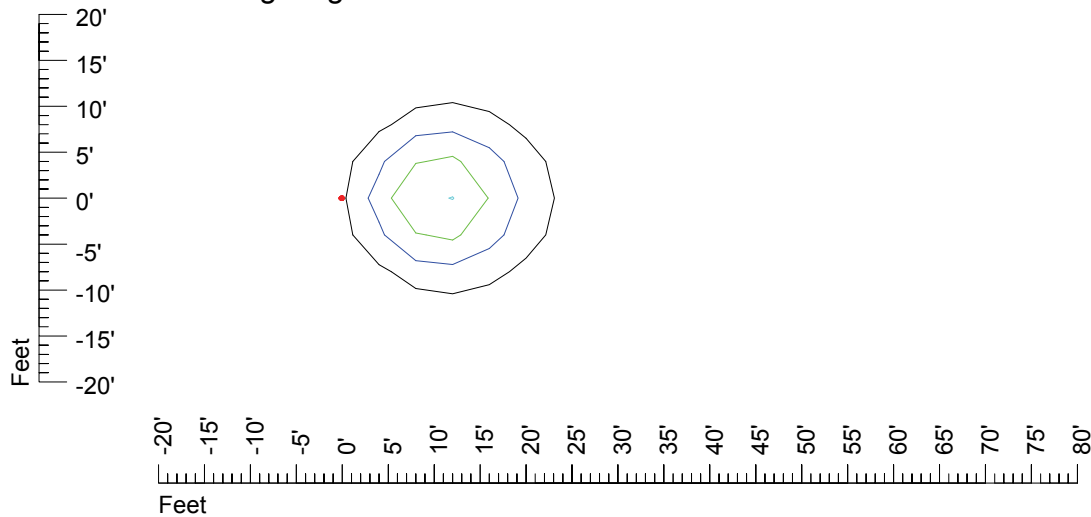

Mounting height 20' Tilt 30°