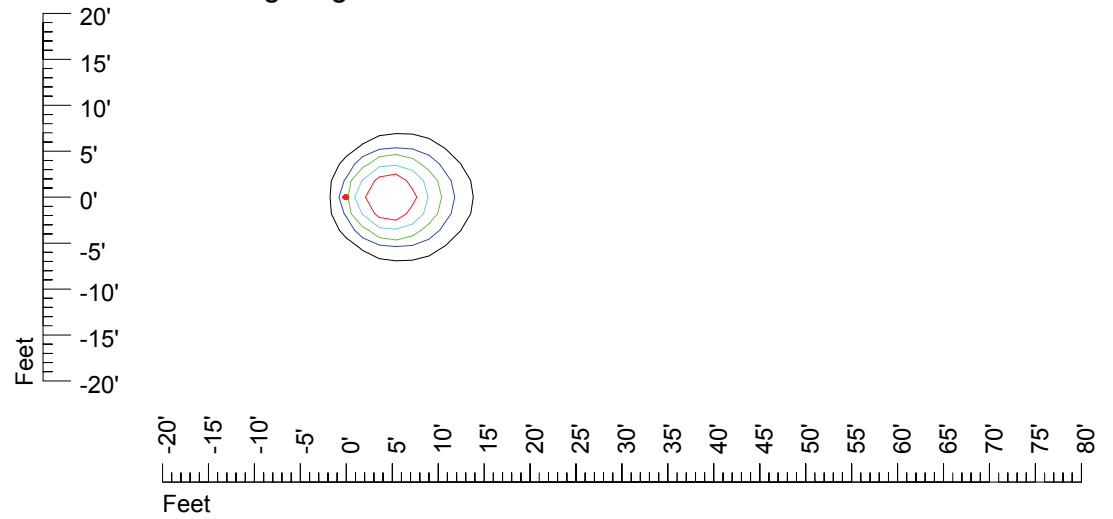

IES Photometric files MR16PH-10

Isoline template 7' mounting height

Isoline values — 0.1 fc — 0.25 fc — 0.5 fc — 1.0 fc — 2.0 fc

Mounting height 7' Tilt 0°

Mounting height 7' Tilt 30°

Mounting height 7' Tilt 15°

Mounting height 7' Tilt 45°

IES Photometric files MR16PH-10

Isoline template 9' mounting height

Isoline values — 0.1 fc — 0.25 fc — 0.5 fc — 1.0 fc — 2.0 fc

Mounting height 9' Tilt 0°

Mounting height 9' Tilt 30°

Mounting height 9' Tilt 15°

Mounting height 9' Tilt 45°

IES Photometric files MR16PH-10

Isoline template 11' mounting height

Isoline values — 0.1 fc — 0.25 fc — 0.5 fc — 1.0 fc — 2.0 fc

Mounting height 11' Tilt 0°