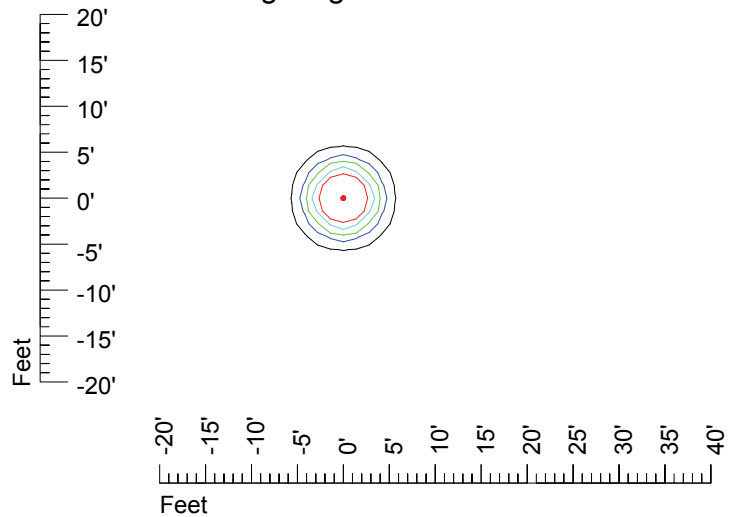

IES Photometric files MR16PH-10

Isoline template 7' mounting height

Isoline values — 0.1 fc — 0.25 fc — 0.5 fc — 1.0 fc — 2.0 fc

Mounting height 7' Tilt 0°

Mounting height 7' Tilt 30°

Mounting height 7' Tilt 15°

Mounting height 7' Tilt 45°

IES Photometric files MR16PH-10

Isoline template 9' mounting height

Isoline values — 0.1 fc — 0.25 fc — 0.5 fc — 1.0 fc — 2.0 fc

Mounting height 9' Tilt 0°

Mounting height 9' Tilt 30°

Mounting height 9' Tilt 15°

Mounting height 9' Tilt 45°

IES Photometric files MR16PH-10

Isoline template 11' mounting height

Isoline values — 0.1 fc — 0.25 fc — 0.5 fc — 1.0 fc — 2.0 fc

Mounting height 11' Tilt 0°

Mounting height 20' Tilt 0°

Mounting height 20' Tilt 30°

Mounting height 20' Tilt 15°

Mounting height 20' Tilt 45°

IES Photometric files MR16PH-10

Isoline template 25' mounting height

Isoline values — 0.1 fc — 0.25 fc — 0.5 fc — 1.0 fc — 2.0 fc