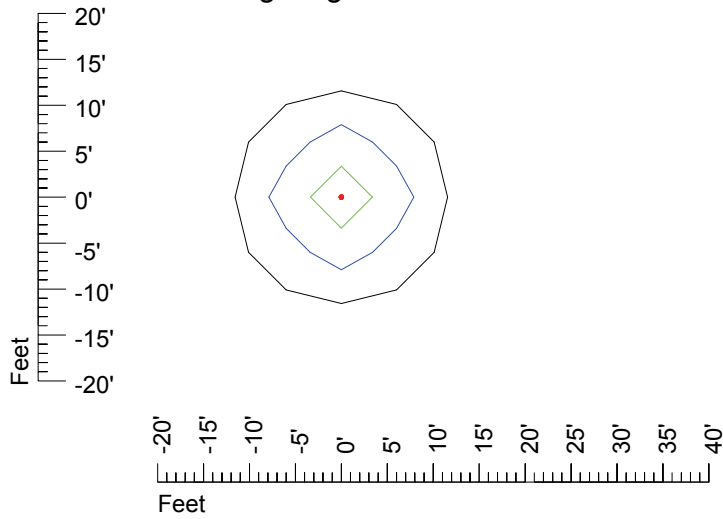

IES Photometric files MR16PH-10

Isoline template 30' mounting height

Isoline values — 0.1 fc — 0.25 fc — 0.5 fc — 1.0 fc — 2.0 fc

Mounting height 30' Tilt 0°