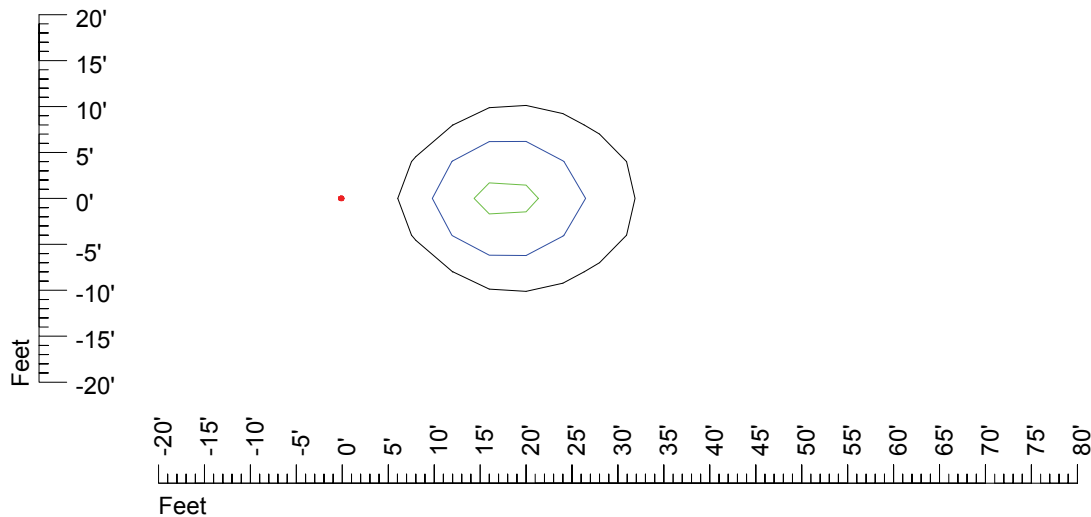

Mounting height 15' Tilt 0°

Mounting height 15' Tilt 30°

Mounting height 15' Tilt 15°

Mounting height 15' Tilt 45°

IES Photometric files MR16PH-10

Isoline template 20' mounting height

Isoline values — 0.1 fc — 0.25 fc — 0.5 fc — 1.0 fc — 2.0 fc

Mounting height 20' Tilt 0°

Mounting height 20' Tilt 30°

Mounting height 20' Tilt 15°

Mounting height 20' Tilt 45°

IES Photometric files MR16PH-10

Isoline template 25' mounting height

Isoline values — 0.1 fc — 0.25 fc — 0.5 fc — 1.0 fc — 2.0 fc

Mounting height 25' Tilt 0°

Mounting height 25' Tilt 30°

Mounting height 25' Tilt 15°

Mounting height 25' Tilt 45°

IES Photometric files MR16PH-10

Isoline template 30' mounting height

Isoline values — 0.1 fc — 0.25 fc — 0.5 fc — 1.0 fc — 2.0 fc