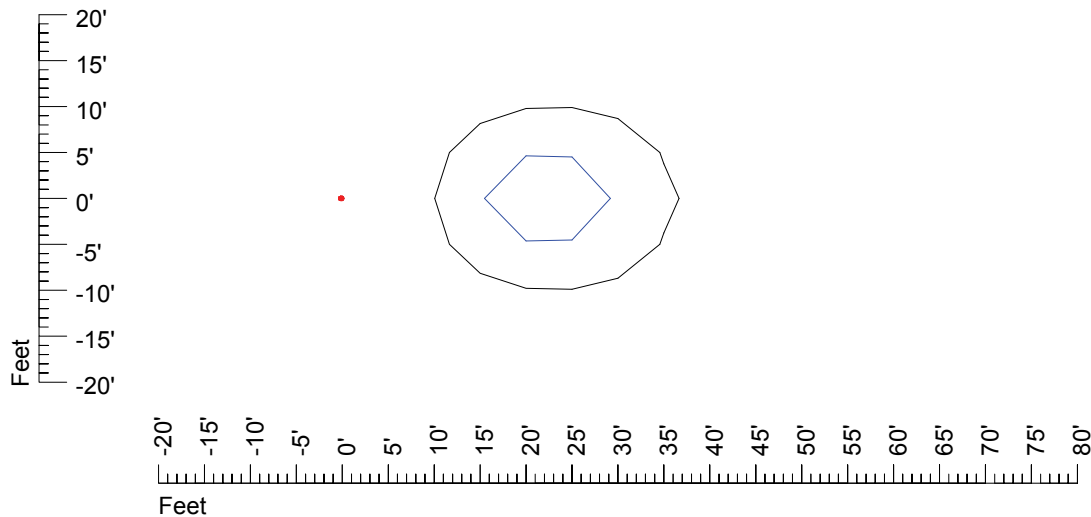

Mounting height 20' Tilt 0°

Mounting height 20' Tilt 30°

Mounting height 20' Tilt 15°

Mounting height 20' Tilt 45°

IES Photometric files MR16PH-10

Isoline template 25' mounting height

Isoline values — 0.1 fc — 0.25 fc — 0.5 fc — 1.0 fc — 2.0 fc

Mounting height 25' Tilt 0°

Mounting height 25' Tilt 30°

Mounting height 25' Tilt 15°

Mounting height 25' Tilt 45°

IES Photometric files MR16PH-10

Isoline template 30' mounting height

Isoline values — 0.1 fc — 0.25 fc — 0.5 fc — 1.0 fc — 2.0 fc

Mounting height 30' Tilt 0°

Mounting height 30' Tilt 30°

Mounting height 30' Tilt 15°

Mounting height 30' Tilt 45°