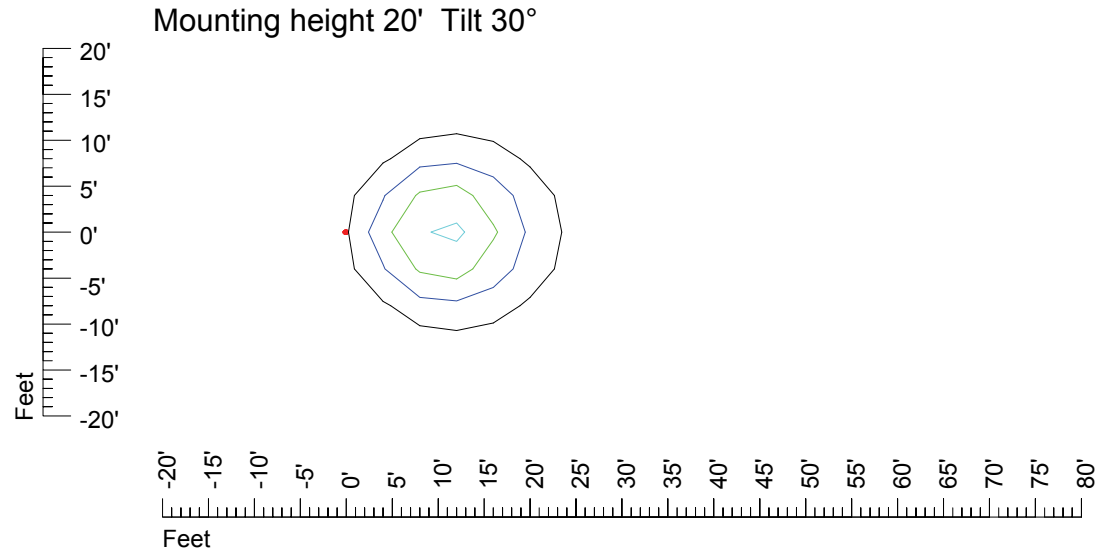

IES Photometric files MR16PH

Isoline template 20' mounting height

Isoline values — 0.1 fc — 0.25 fc — 0.5 fc — 1.0 fc — 2.0 fc