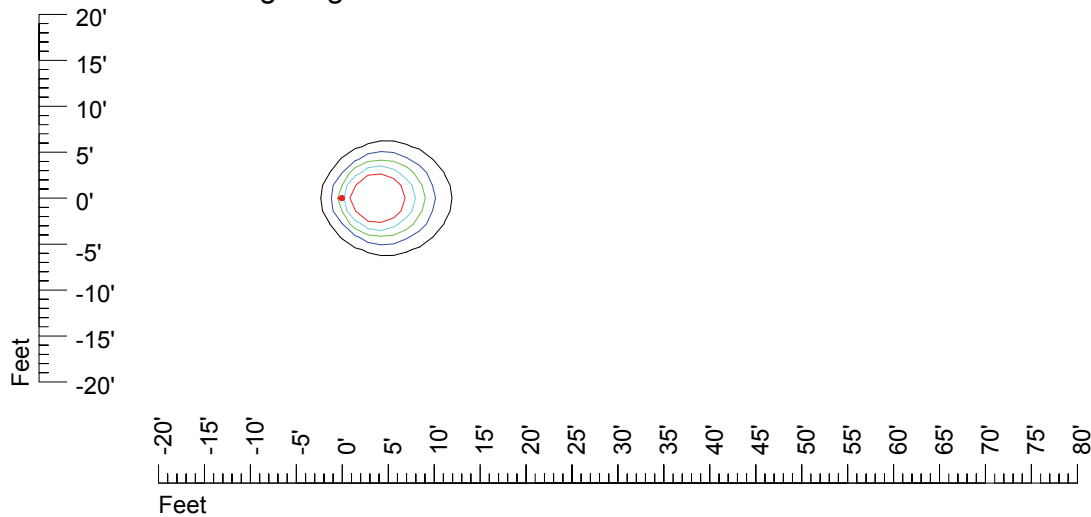

## Isoline template 7' mounting height

Isoline values — 0.1 fc — 0.25 fc — 0.5 fc — 1.0 fc — 2.0 fc

Mounting height 7' Tilt 0°

Mounting height 7' Tilt 30°

Mounting height 7' Tilt 15°

Mounting height 7' Tilt 45°