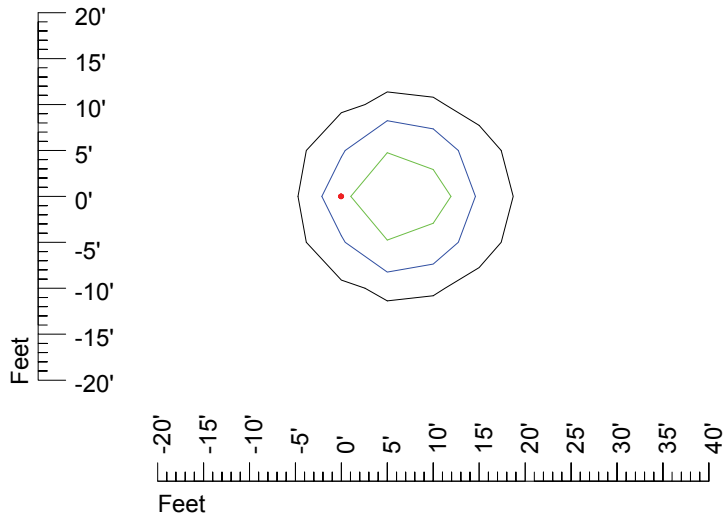

## Isoline template 25' mounting height

Isoline values — 0.1 fc — 0.25 fc — 0.5 fc — 1.0 fc — 2.0 fc

Mounting height 25' Tilt 0°

Mounting height 25' Tilt 30°

Mounting height 25' Tilt 15°

Mounting height 25' Tilt 45°