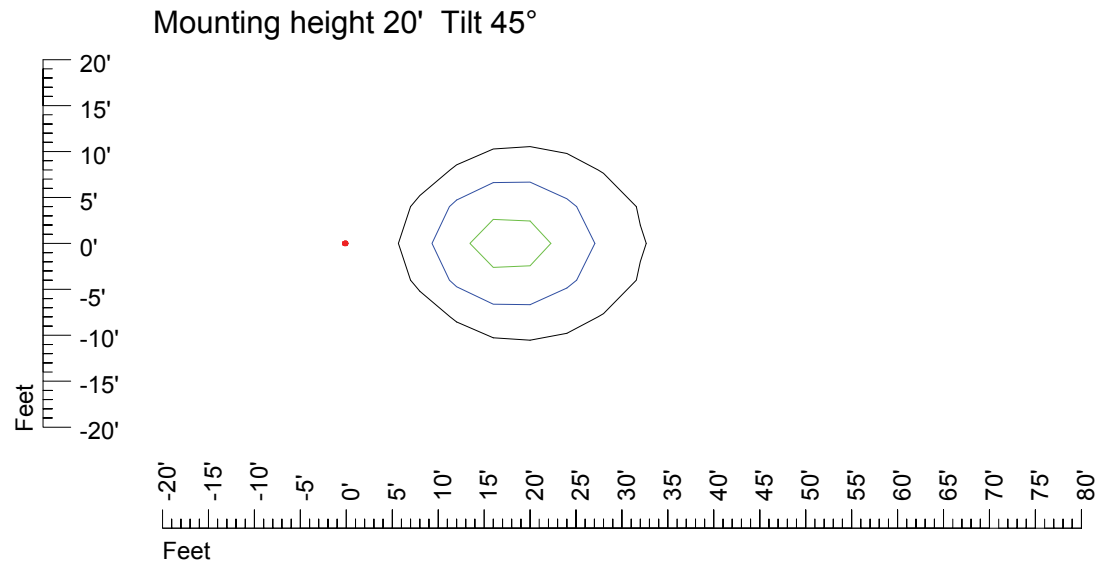

IES Photometric files MR16PH

Isoline template 20' mounting height

Isoline values — 0.1 fc — 0.25 fc — 0.5 fc — 1.0 fc — 2.0 fc