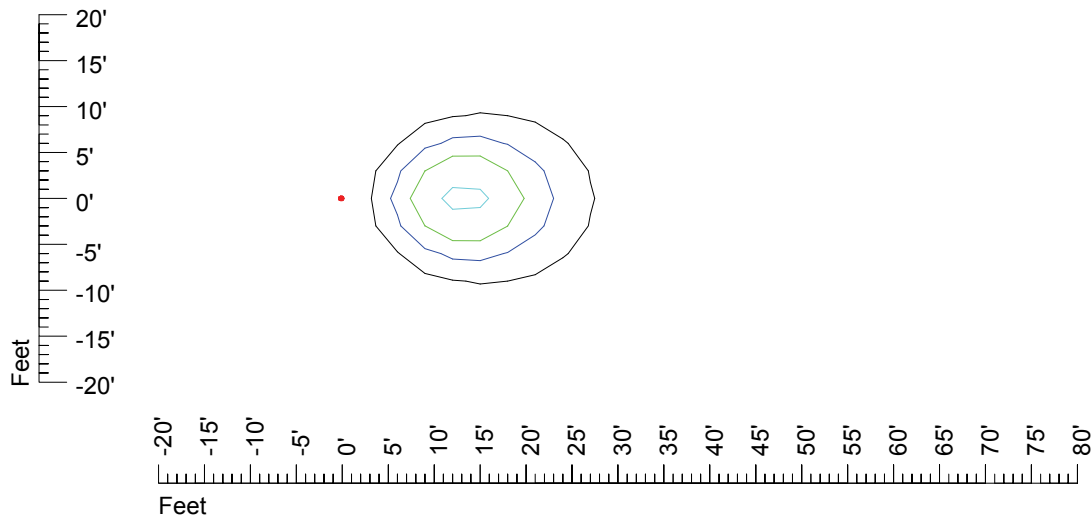

## Isoline template 15' mounting height

Isoline values — 0.1 fc — 0.25 fc — 0.5 fc — 1.0 fc — 2.0 fc

Mounting height 15' Tilt 0°

Mounting height 15' Tilt 30°

Mounting height 15' Tilt 15°

Mounting height 15' Tilt 45°