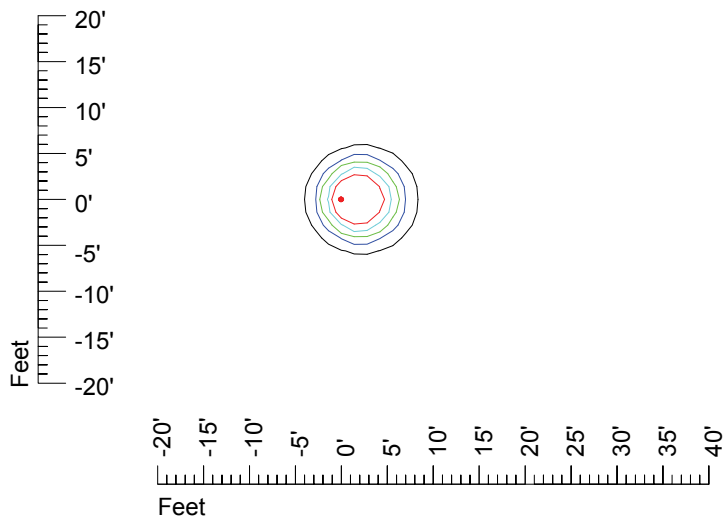

## Isoline template 7' mounting height

Isoline values — 0.1 fc — 0.25 fc — 0.5 fc — 1.0 fc — 2.0 fc

Mounting height 7' Tilt 0°

Mounting height 7' Tilt 30°

Mounting height 7' Tilt 15°

Mounting height 7' Tilt 45°