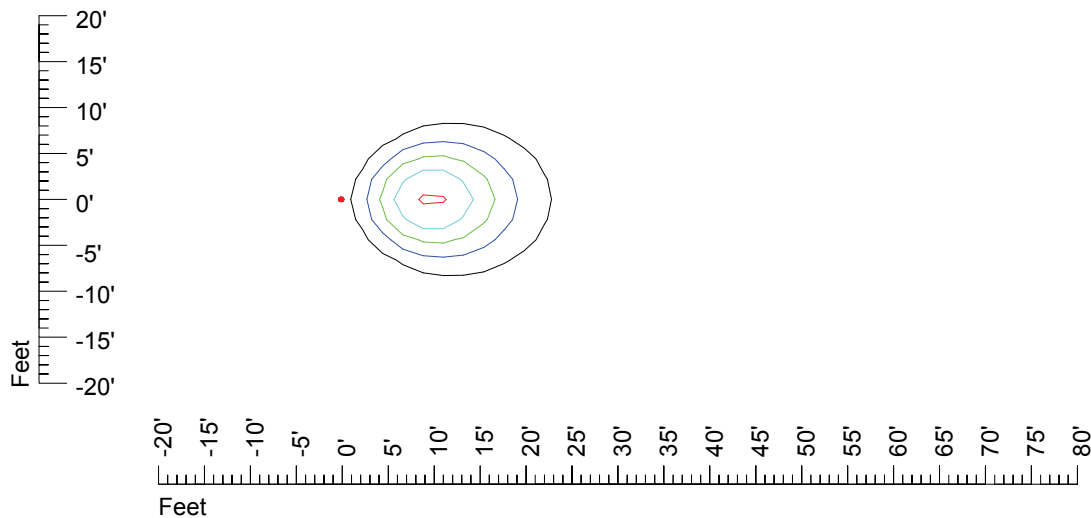

## Isoline template 11' mounting height

Isoline values — 0.1 fc — 0.25 fc — 0.5 fc — 1.0 fc — 2.0 fc

Mounting height 11' Tilt 0°

Mounting height 11' Tilt 30°

Mounting height 11' Tilt 15°

Mounting height 11' Tilt 45°