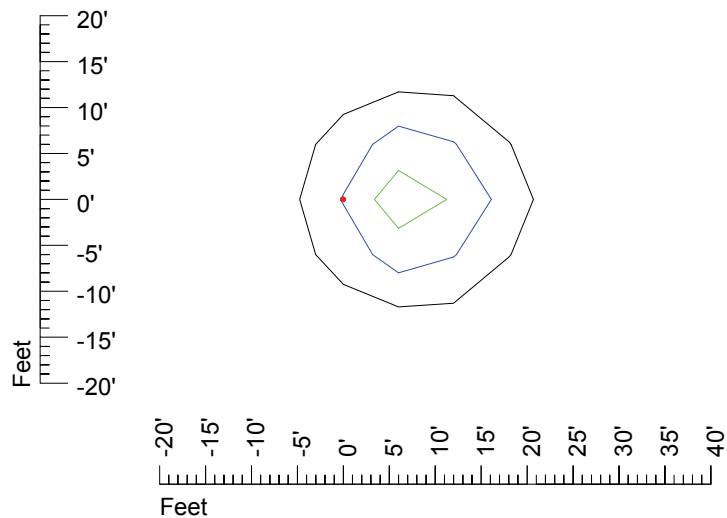

## Isoline template 25' mounting height

Isoline values — 0.1 fc — 0.25 fc — 0.5 fc — 1.0 fc — 2.0 fc

Mounting height 25' Tilt 0°

Mounting height 25' Tilt 30°

Mounting height 25' Tilt 15°

Mounting height 25' Tilt 45°

## Isoline template 30' mounting height

Isoline values — 0.1 fc — 0.25 fc — 0.5 fc — 1.0 fc — 2.0 fc

Mounting height 30' Tilt 0°

Mounting height 30' Tilt 30°

Mounting height 30' Tilt 15°

Mounting height 30' Tilt 45°