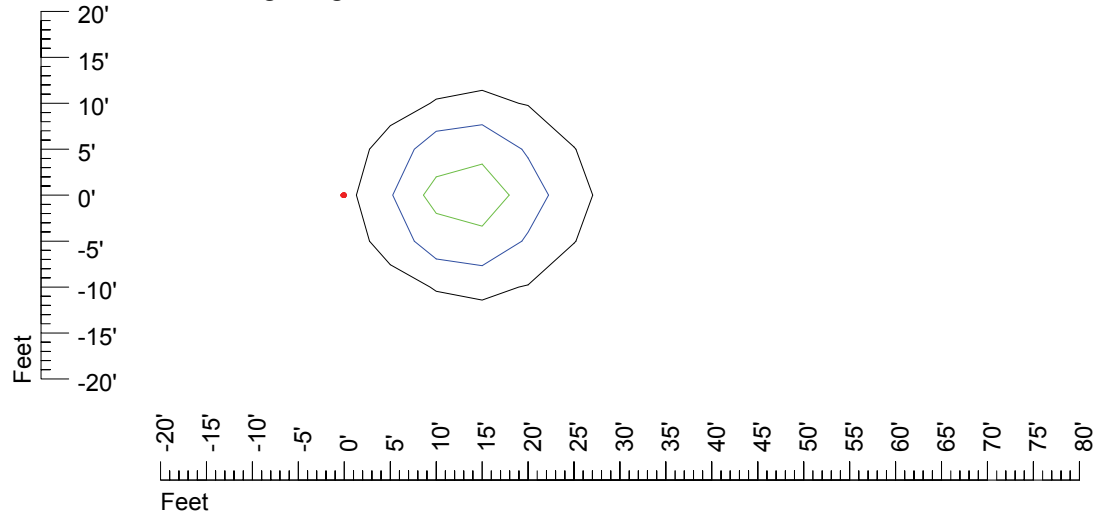

## Isoline template 25' mounting height

Isoline values — 0.1 fc — 0.25 fc — 0.5 fc — 1.0 fc — 2.0 fc

Mounting height 25' Tilt 0°

Mounting height 25' Tilt 30°

Mounting height 25' Tilt 15°

Mounting height 25' Tilt 45°