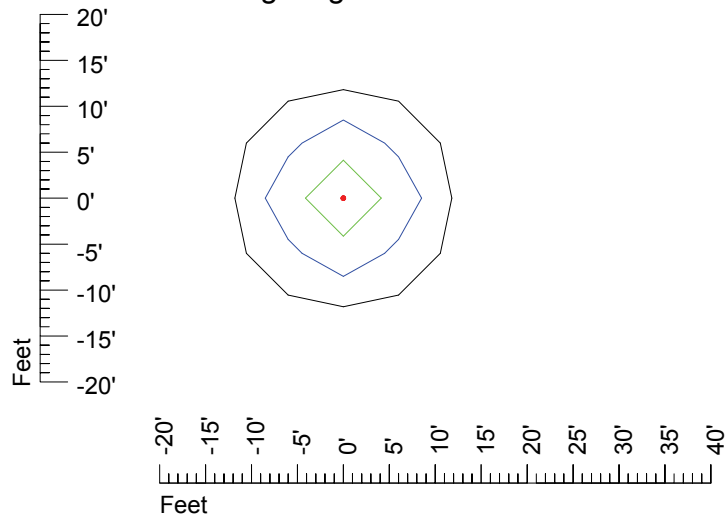

IES Photometric files MR16PH

Isoline template 30' mounting height

Isoline values — 0.1 fc — 0.25 fc — 0.5 fc — 1.0 fc — 2.0 fc

Mounting height 30' Tilt 0°