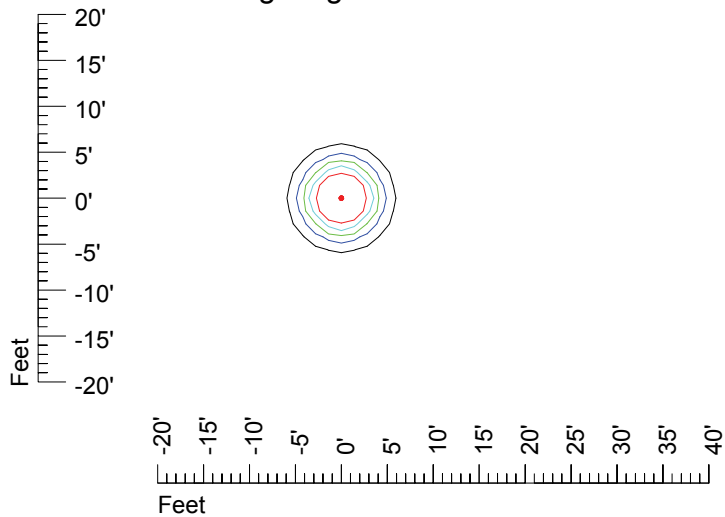

## Isoline template 7' mounting height

Isoline values — 0.1 fc — 0.25 fc — 0.5 fc — 1.0 fc — 2.0 fc

Mounting height 7' Tilt 0°

Mounting height 7' Tilt 30°

Mounting height 7' Tilt 15°

Mounting height 7' Tilt 45°