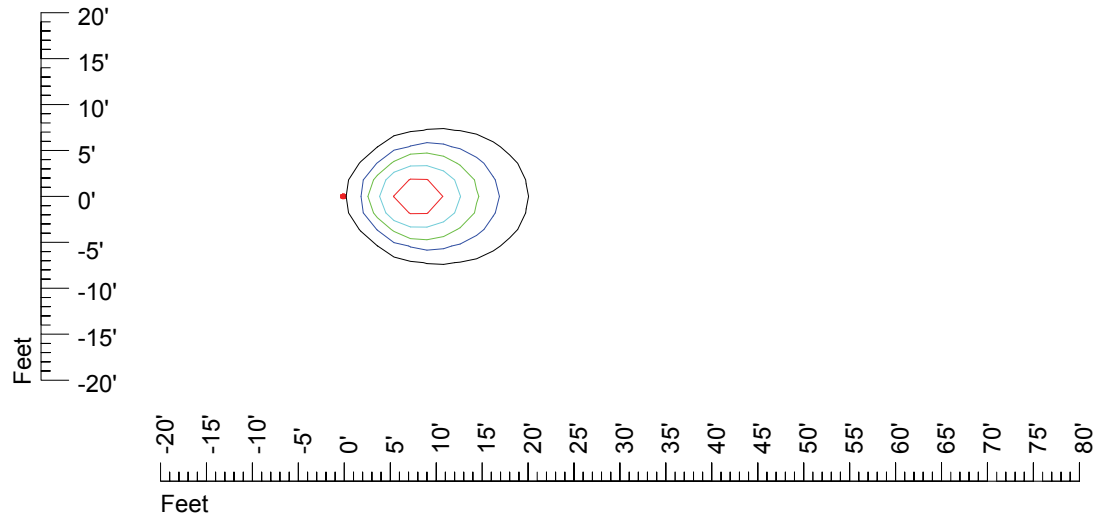

## Isoline template 9' mounting height

Isoline values — 0.1 fc — 0.25 fc — 0.5 fc — 1.0 fc — 2.0 fc

Mounting height 9' Tilt 0°

Mounting height 9' Tilt 30°

Mounting height 9' Tilt 15°

Mounting height 9' Tilt 45°