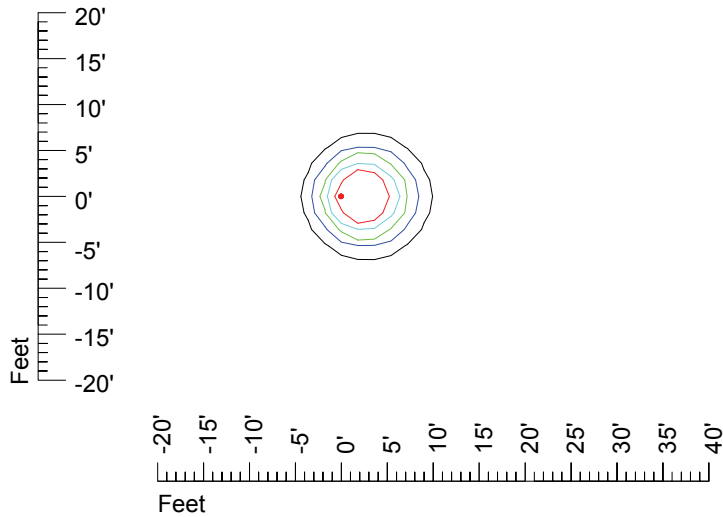

## Isoline template 7' mounting height

Isoline values — 0.1 fc — 0.25 fc — 0.5 fc — 1.0 fc — 2.0 fc

Mounting height 7' Tilt 0°

Mounting height 7' Tilt 30°

Mounting height 7' Tilt 15°

Mounting height 7' Tilt 45°

## Isoline template 9' mounting height

Isoline values — 0.1 fc — 0.25 fc — 0.5 fc — 1.0 fc — 2.0 fc

Mounting height 9' Tilt 0°

Mounting height 9' Tilt 30°

Mounting height 9' Tilt 15°

Mounting height 9' Tilt 45°