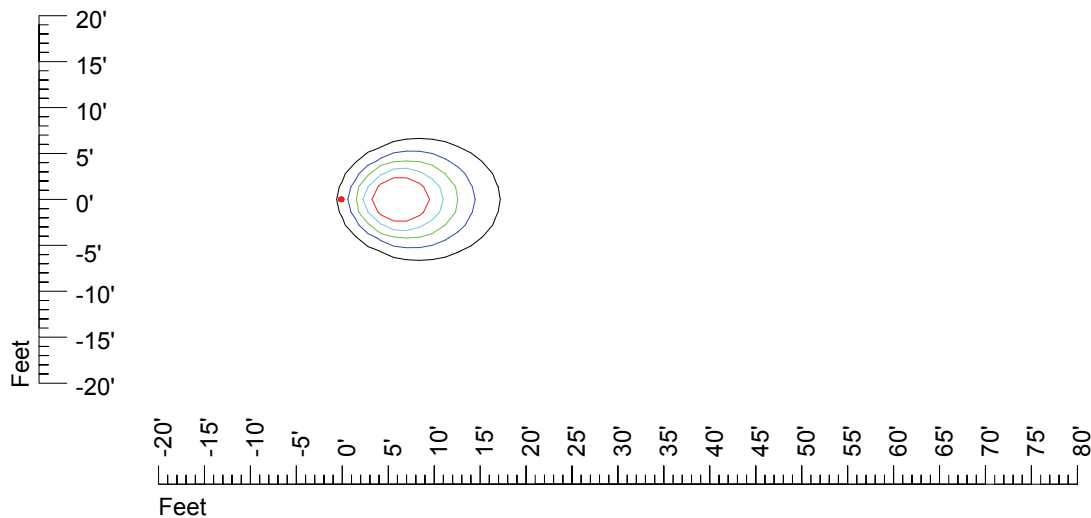

## Isoline template 7' mounting height

Isoline values — 0.1 fc — 0.25 fc — 0.5 fc — 1.0 fc — 2.0 fc

Mounting height 7' Tilt 0°

Mounting height 7' Tilt 30°

Mounting height 7' Tilt 15°

Mounting height 7' Tilt 45°