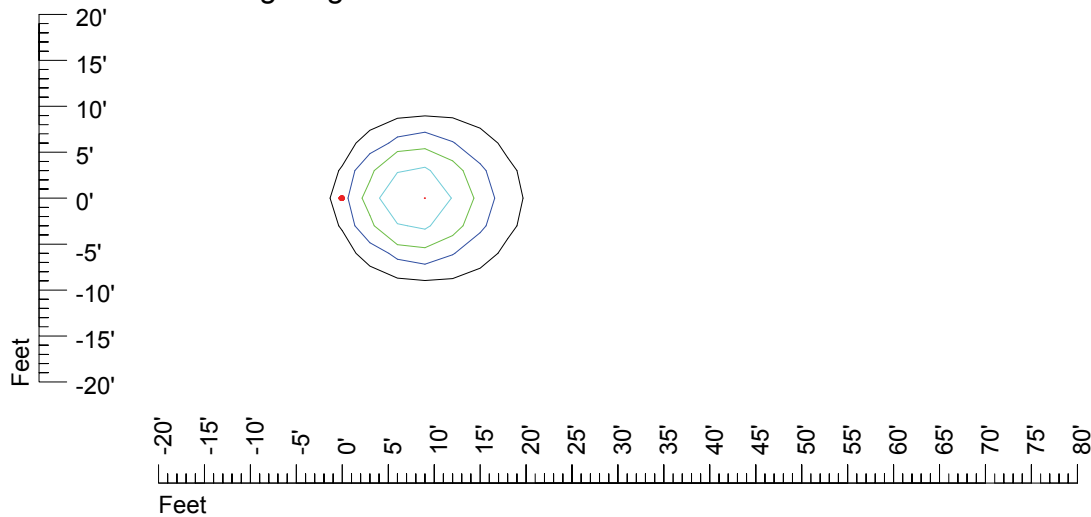

Mounting height 15' Tilt 30°