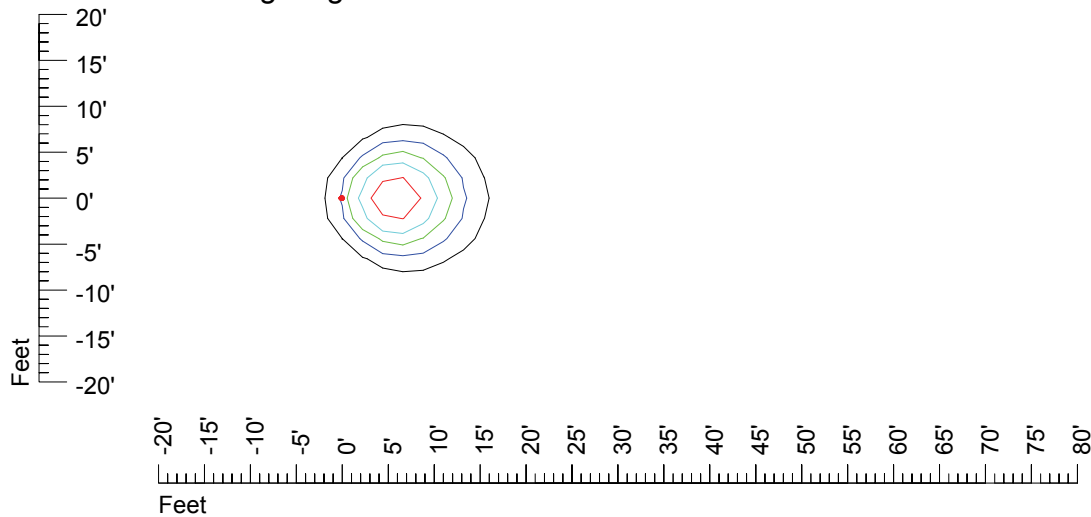

## Isoline template 11' mounting height

Isoline values — 0.1 fc — 0.25 fc — 0.5 fc — 1.0 fc — 2.0 fc

Mounting height 11' Tilt 0°

Mounting height 11' Tilt 30°

Mounting height 11' Tilt 15°

Mounting height 11' Tilt 45°