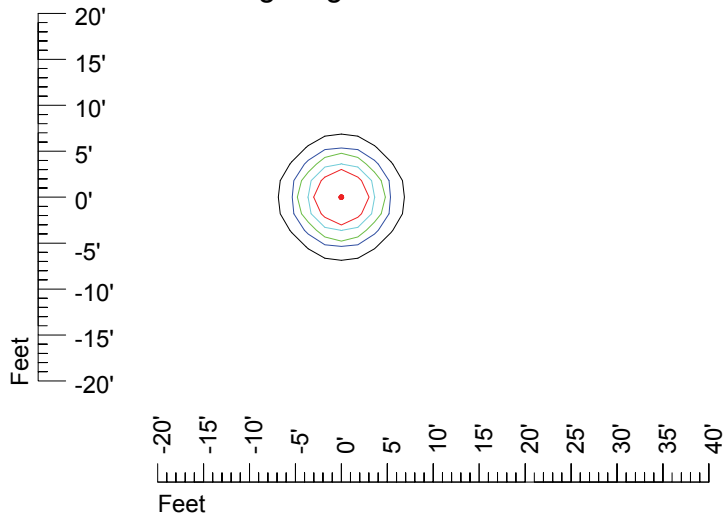

IES Photometric files MR16PH

Isoline template 9' mounting height

Isoline values — 0.1 fc — 0.25 fc — 0.5 fc — 1.0 fc — 2.0 fc

Mounting height 9' Tilt 0°