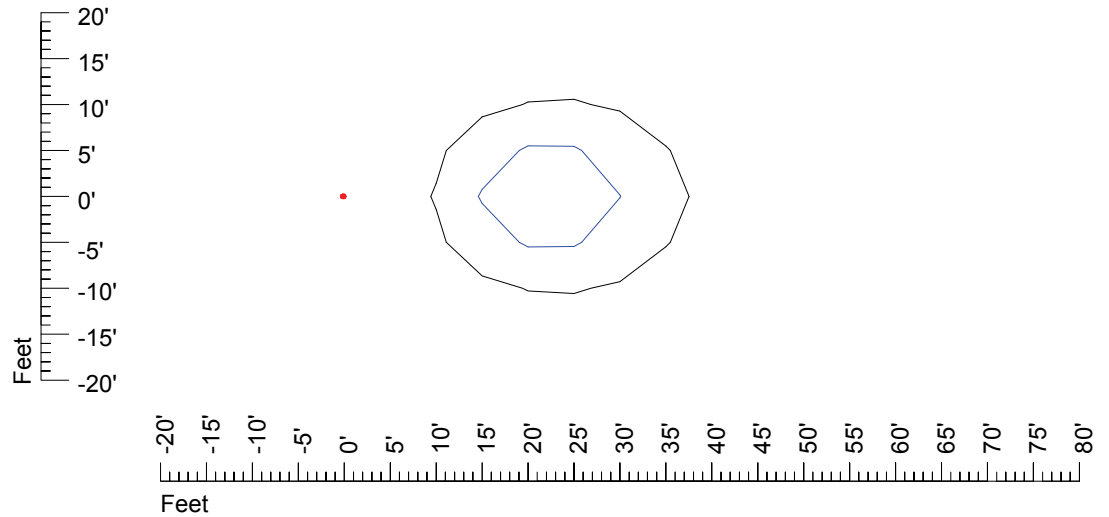

## Isoline template 25' mounting height

Isoline values — 0.1 fc — 0.25 fc — 0.5 fc — 1.0 fc — 2.0 fc

Mounting height 25' Tilt 0°

Mounting height 25' Tilt 30°

Mounting height 25' Tilt 15°

Mounting height 25' Tilt 45°