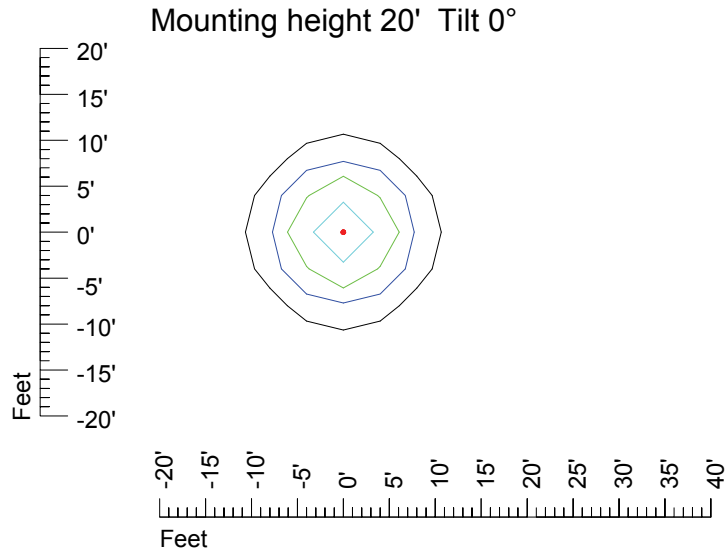

IES Photometric files MR16PH

Isoline template 20' mounting height

Isoline values — 0.1 fc — 0.25 fc — 0.5 fc — 1.0 fc — 2.0 fc