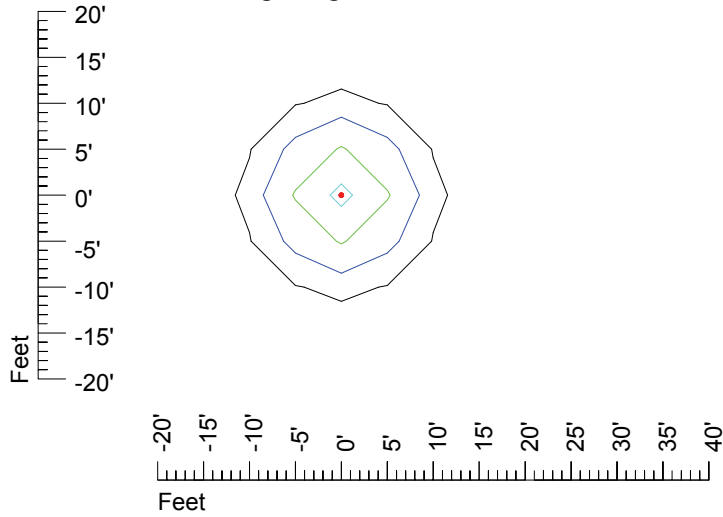

IES Photometric files MR16PH

Isoline template 25' mounting height

Isoline values — 0.1 fc — 0.25 fc — 0.5 fc — 1.0 fc — 2.0 fc

Mounting height 25' Tilt 0°