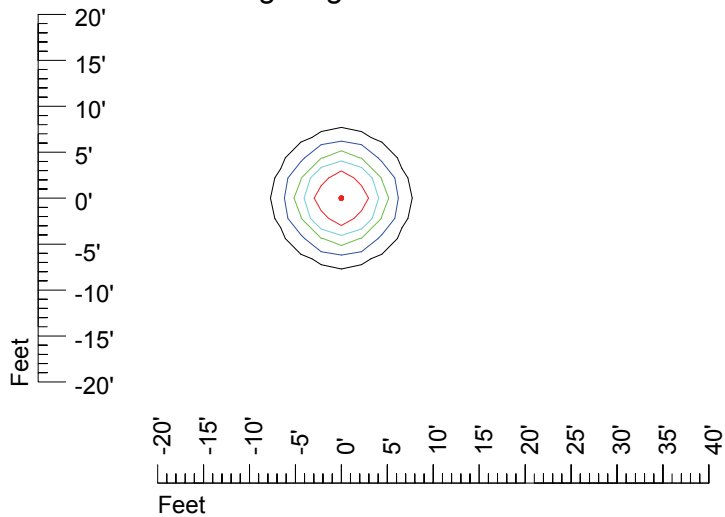

IES Photometric files MR16PH

Isoline template 11' mounting height

Isoline values — 0.1 fc — 0.25 fc — 0.5 fc — 1.0 fc — 2.0 fc

Mounting height 11' Tilt 0°