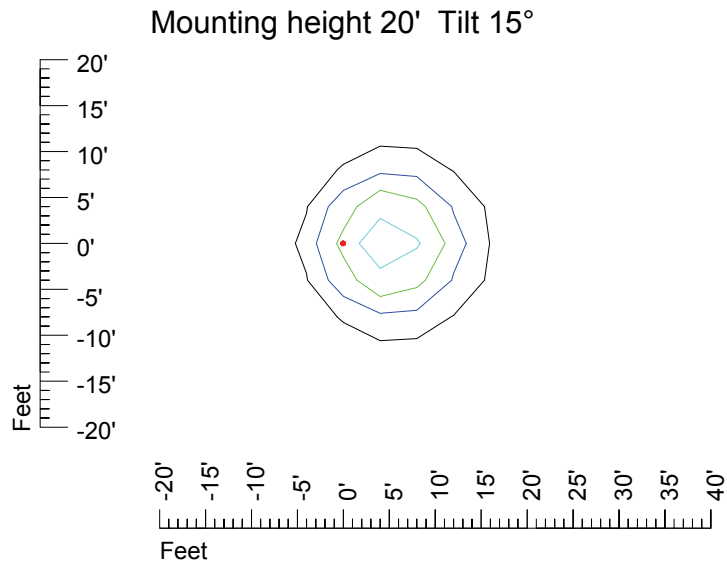

IES Photometric files MR16PH

Isoline template 20' mounting height

Isoline values — 0.1 fc — 0.25 fc — 0.5 fc — 1.0 fc — 2.0 fc