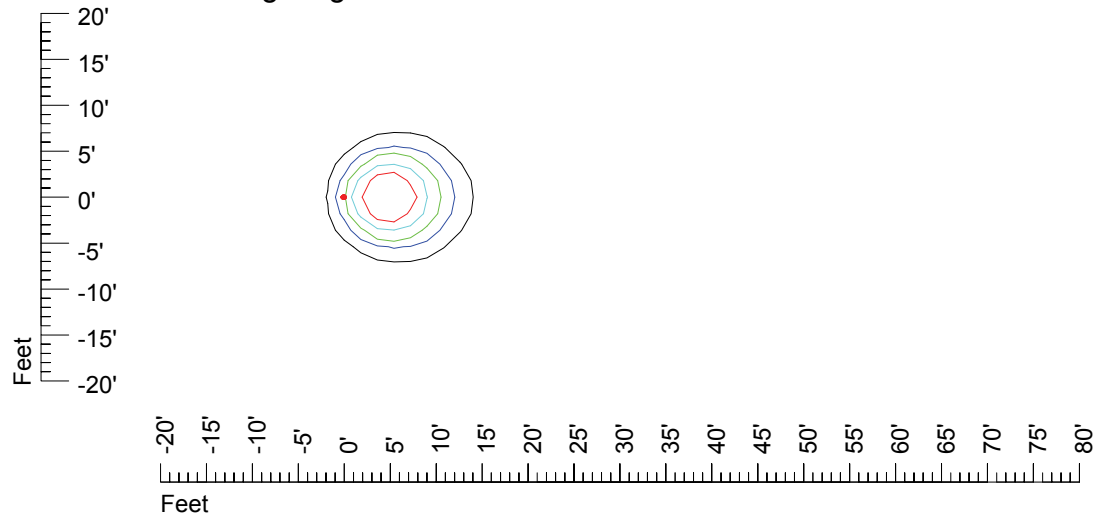

Mounting height 9' Tilt 30°