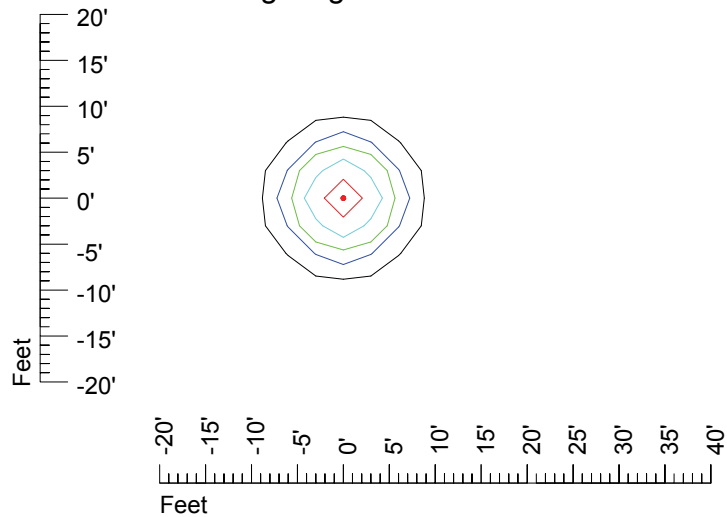

IES Photometric files MR16PH

Isoline template 15' mounting height

Isoline values — 0.1 fc — 0.25 fc — 0.5 fc — 1.0 fc — 2.0 fc

Mounting height 15' Tilt 0°