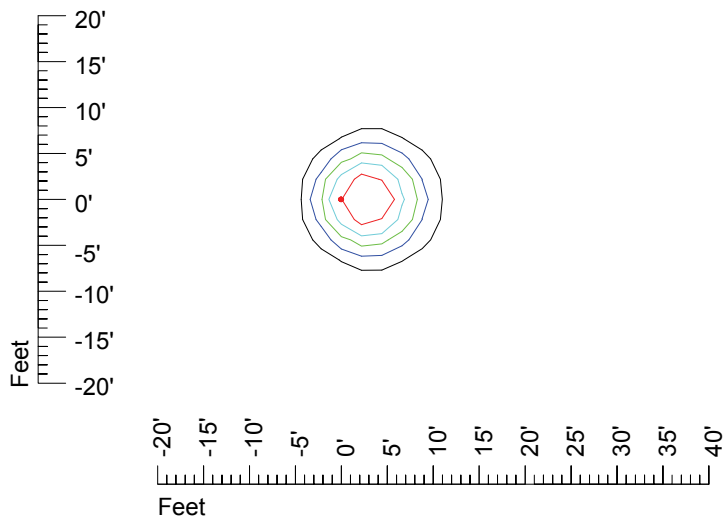

## Isoline template 11' mounting height

Isoline values — 0.1 fc — 0.25 fc — 0.5 fc — 1.0 fc — 2.0 fc

Mounting height 11' Tilt 0°

Mounting height 11' Tilt 30°

Mounting height 11' Tilt 15°

Mounting height 11' Tilt 45°