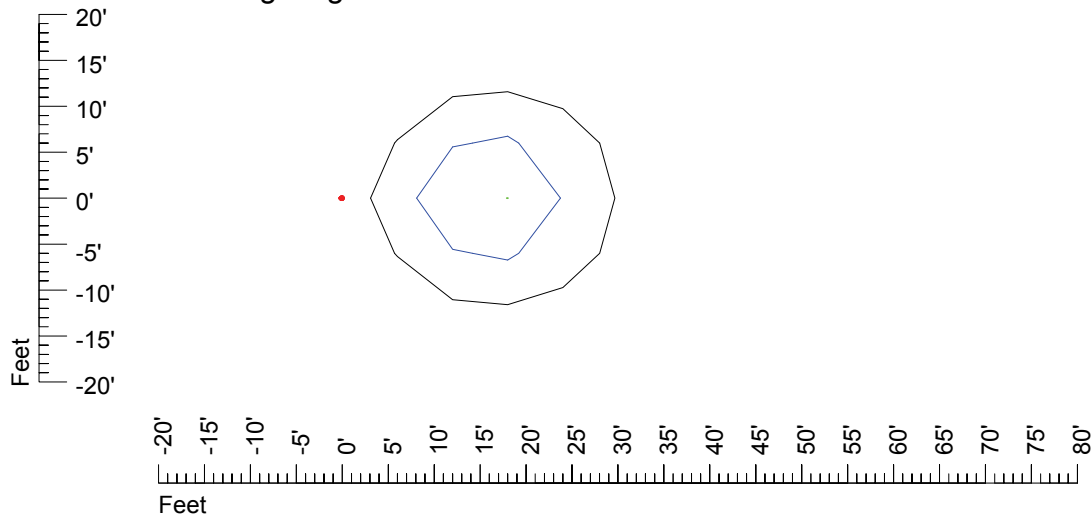

Mounting height 30' Tilt 30°