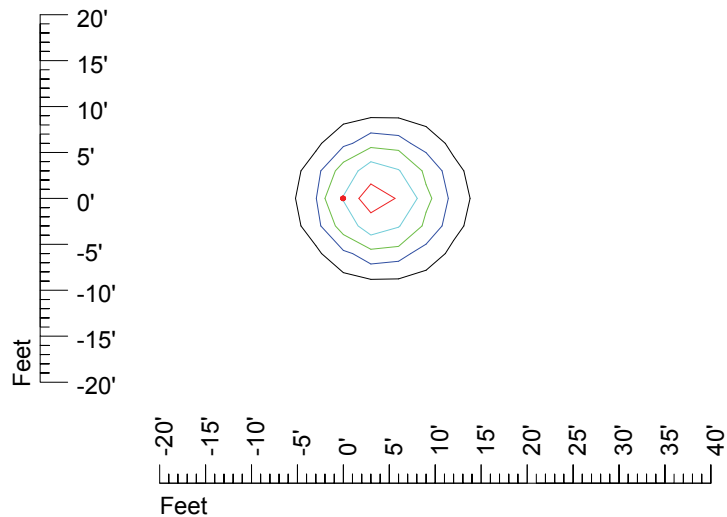

## Isoline template 15' mounting height

Isoline values — 0.1 fc — 0.25 fc — 0.5 fc — 1.0 fc — 2.0 fc

Mounting height 15' Tilt 0°

Mounting height 15' Tilt 30°

Mounting height 15' Tilt 15°

Mounting height 15' Tilt 45°