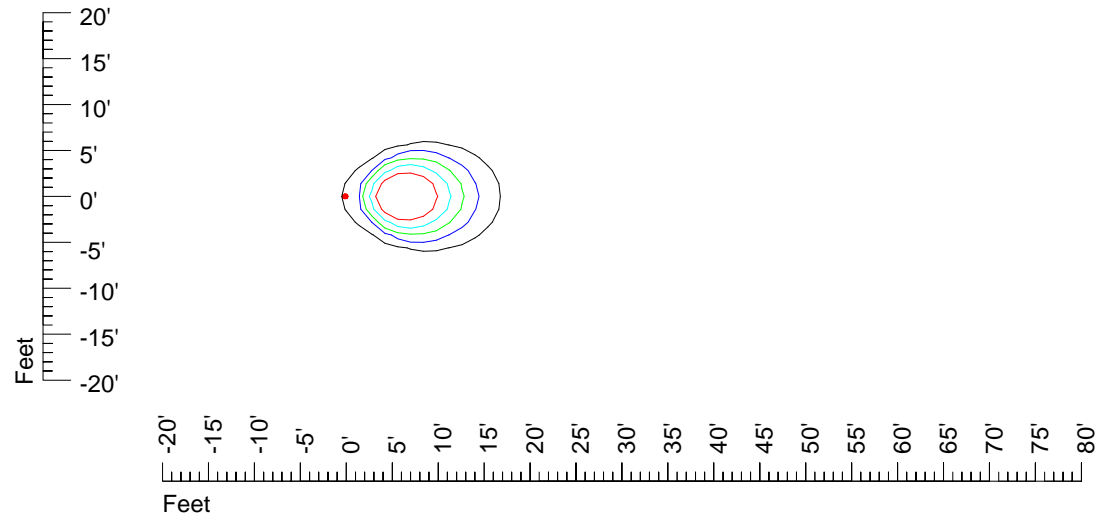

IES Photometric files E450-10

Isoline template 7' mounting height

Isoline values — 0.1 fc — 0.25 fc — 0.5 fc — 1.0 fc — 2.0 fc

Mounting height 7' Tilt 0°

Mounting height 7' Tilt 30°

Mounting height 7' Tilt 15°

Mounting height 7' Tilt 45°

IES Photometric files E450-10

Isoline template 9' mounting height

Isoline values — 0.1 fc — 0.25 fc — 0.5 fc — 1.0 fc — 2.0 fc

Mounting height 9' Tilt 0°

Mounting height 9' Tilt 30°