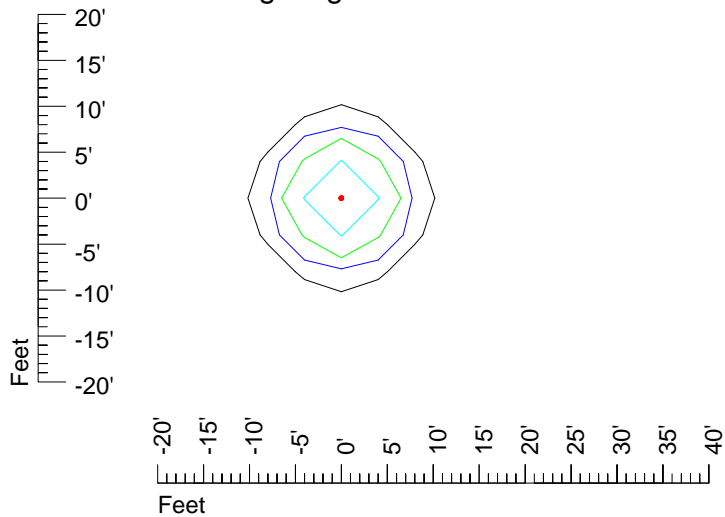

IES Photometric files E450-10

Isoline template 7' mounting height

Isoline values — 0.1 fc — 0.25 fc — 0.5 fc — 1.0 fc — 2.0 fc

Mounting height 7' Tilt 0°

Mounting height 7' Tilt 30°

Mounting height 7' Tilt 15°

Mounting height 11' Tilt 30°

Mounting height 11' Tilt 15°

Mounting height 11' Tilt 45°

IES Photometric files E450-10

Isoline template 15' mounting height

Isoline values — 0.1 fc — 0.25 fc — 0.5 fc — 1.0 fc — 2.0 fc

Mounting height 15' Tilt 0°

Mounting height 15' Tilt 30°

Mounting height 15' Tilt 15°

Mounting height 15' Tilt 45°

IES Photometric files E450-10

Isoline template 20' mounting height

Isoline values — 0.1 fc — 0.25 fc — 0.5 fc — 1.0 fc — 2.0 fc

Mounting height 20' Tilt 0°

Mounting height 20' Tilt 30°

Mounting height 20' Tilt 15°

Mounting height 20' Tilt 45°

IES Photometric files E450-10

Isoline template 25' mounting height

Isoline values — 0.1 fc — 0.25 fc — 0.5 fc — 1.0 fc — 2.0 fc