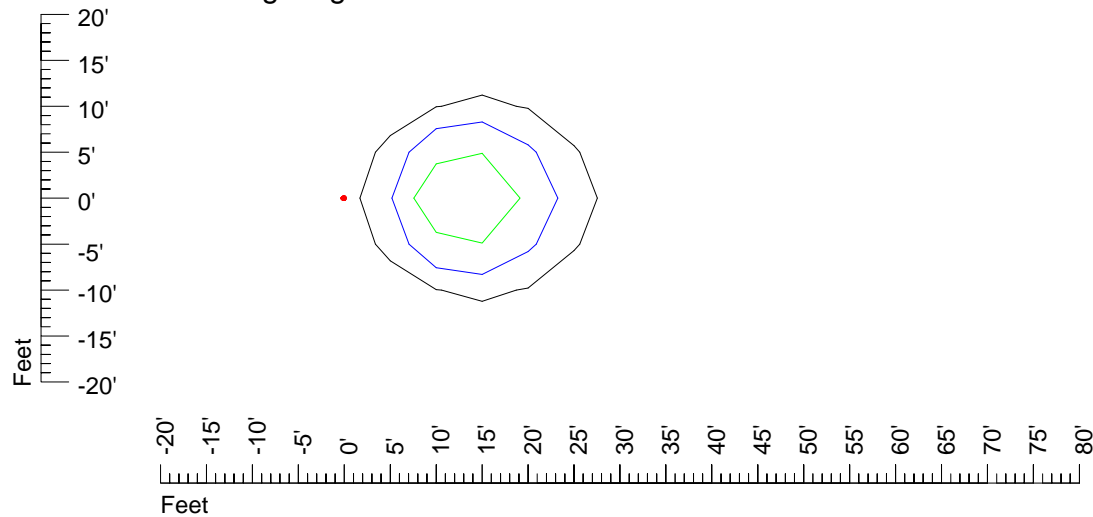

Mounting height 15' Tilt 0°

Mounting height 15' Tilt 30°

Mounting height 15' Tilt 15°

Mounting height 15' Tilt 45°

IES Photometric files E450-10

Isoline template 20' mounting height

Isoline values — 0.1 fc — 0.25 fc — 0.5 fc — 1.0 fc — 2.0 fc

Mounting height 20' Tilt 0°

Mounting height 20' Tilt 30°

Mounting height 20' Tilt 15°

Mounting height 20' Tilt 45°

IES Photometric files E450-10

Isoline template 25' mounting height

Isoline values — 0.1 fc — 0.25 fc — 0.5 fc — 1.0 fc — 2.0 fc

Mounting height 25' Tilt 0°

Mounting height 25' Tilt 30°

Mounting height 25' Tilt 15°

Mounting height 25' Tilt 45°

IES Photometric files E450-10

Isoline template 30' mounting height

Isoline values — 0.1 fc — 0.25 fc — 0.5 fc — 1.0 fc — 2.0 fc