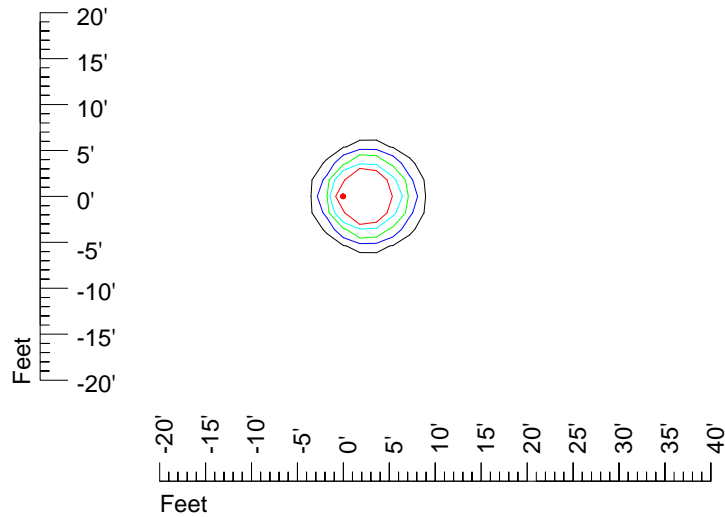

IES Photometric files E450-10

Isoline template 7' mounting height

Isoline values — 0.1 fc — 0.25 fc — 0.5 fc — 1.0 fc — 2.0 fc

Mounting height 7' Tilt 0°

Mounting height 7' Tilt 30°

Mounting height 7' Tilt 15°

Mounting height 7' Tilt 45°

IES Photometric files E450-10

Isoline template 9' mounting height

Isoline values — 0.1 fc — 0.25 fc — 0.5 fc — 1.0 fc — 2.0 fc

Mounting height 9' Tilt 0°

Mounting height 9' Tilt 30°

Mounting height 9' Tilt 15°

Mounting height 9' Tilt 45°

IES Photometric files E450-10

Isoline template 11' mounting height

Isoline values — 0.1 fc — 0.25 fc — 0.5 fc — 1.0 fc — 2.0 fc

Mounting height 11' Tilt 0°

Mounting height 11' Tilt 30°

Mounting height 11' Tilt 15°

Mounting height 11' Tilt 45°

IES Photometric files E450-10

Isoline template 15' mounting height

Isoline values — 0.1 fc — 0.25 fc — 0.5 fc — 1.0 fc — 2.0 fc