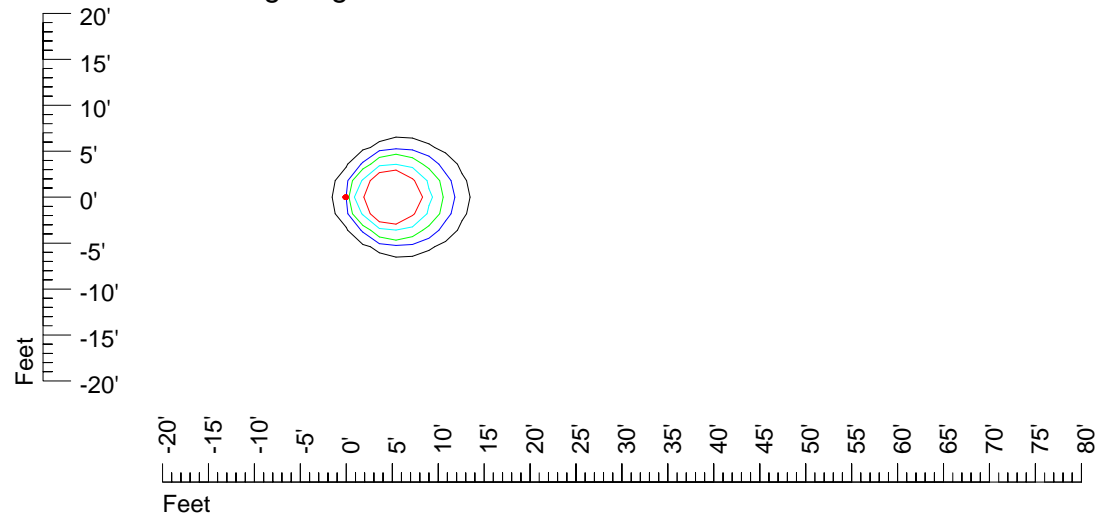

IES Photometric files E450-10

Isoline template 7' mounting height

Isoline values — 0.1 fc — 0.25 fc — 0.5 fc — 1.0 fc — 2.0 fc

Mounting height 7' Tilt 0°

Mounting height 7' Tilt 30°

Mounting height 7' Tilt 15°

Mounting height 7' Tilt 45°

IES Photometric files E450-10

Isoline template 9' mounting height

Isoline values — 0.1 fc — 0.25 fc — 0.5 fc — 1.0 fc — 2.0 fc

Mounting height 9' Tilt 0°

Mounting height 9' Tilt 30°

Mounting height 9' Tilt 15°

Mounting height 9' Tilt 45°

IES Photometric files E450-10

Isoline template 11' mounting height

Isoline values — 0.1 fc — 0.25 fc — 0.5 fc — 1.0 fc — 2.0 fc

Mounting height 11' Tilt 0°