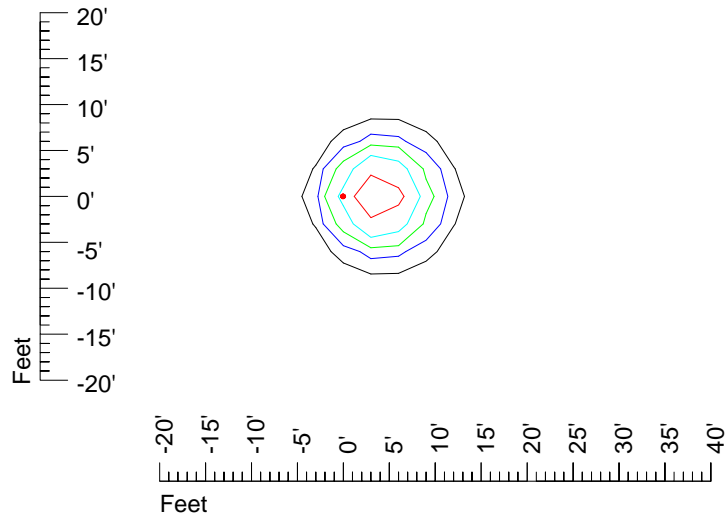

IES Photometric files E450-10

Isoline template 7' mounting height

Isoline values — 0.1 fc — 0.25 fc — 0.5 fc — 1.0 fc — 2.0 fc

Mounting height 7' Tilt 0°

Mounting height 7' Tilt 30°

Mounting height 7' Tilt 15°

Mounting height 9' Tilt 15°

Mounting height 9' Tilt 45°

IES Photometric files E450-10

Isoline template 11' mounting height

Isoline values — 0.1 fc — 0.25 fc — 0.5 fc — 1.0 fc — 2.0 fc

Mounting height 11' Tilt 0°

Mounting height 11' Tilt 30°

Mounting height 11' Tilt 15°

Mounting height 11' Tilt 45°

IES Photometric files E450-10

Isoline template 15' mounting height

Isoline values — 0.1 fc — 0.25 fc — 0.5 fc — 1.0 fc — 2.0 fc

Mounting height 15' Tilt 0°

Mounting height 15' Tilt 30°

Mounting height 15' Tilt 15°

Mounting height 15' Tilt 45°

IES Photometric files E450-10

Isoline template 20' mounting height

Isoline values — 0.1 fc — 0.25 fc — 0.5 fc — 1.0 fc — 2.0 fc