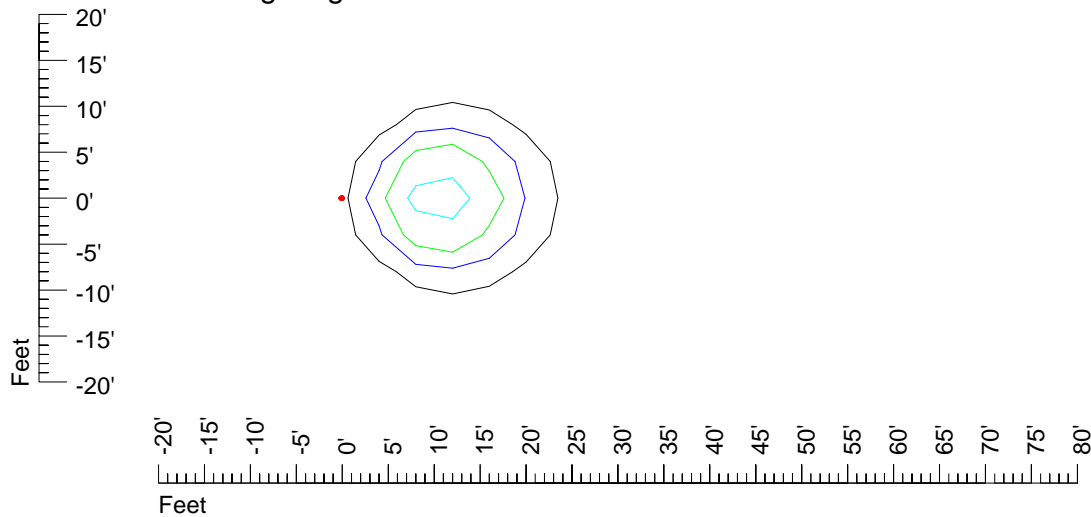

Mounting height 11' Tilt 30°

Mounting height 11' Tilt 15°

Mounting height 11' Tilt 45°

IES Photometric files E450-10

Isoline template 15' mounting height

Isoline values — 0.1 fc — 0.25 fc — 0.5 fc — 1.0 fc — 2.0 fc

Mounting height 15' Tilt 0°

Mounting height 15' Tilt 30°

Mounting height 15' Tilt 15°

Mounting height 15' Tilt 45°

IES Photometric files E450-10

Isoline template 20' mounting height

Isoline values — 0.1 fc — 0.25 fc — 0.5 fc — 1.0 fc — 2.0 fc

Mounting height 20' Tilt 0°

Mounting height 20' Tilt 30°

Mounting height 20' Tilt 15°

Mounting height 20' Tilt 45°

IES Photometric files E450-10

Isoline template 25' mounting height

Isoline values — 0.1 fc — 0.25 fc — 0.5 fc — 1.0 fc — 2.0 fc