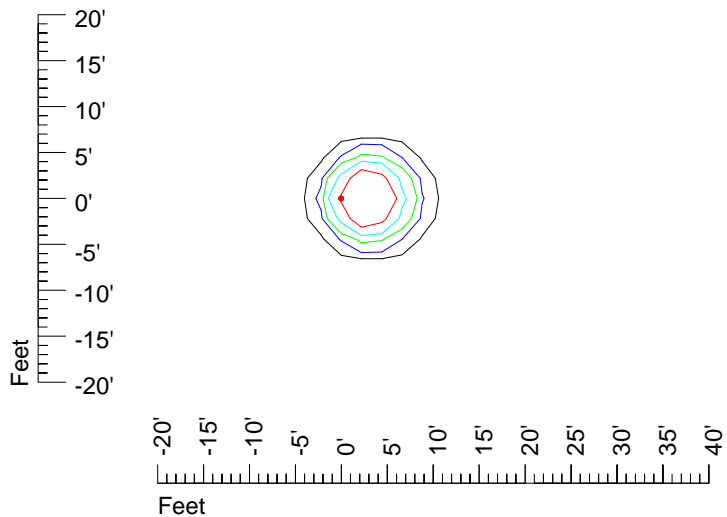

IES Photometric files E450-10

Isoline template 7' mounting height

Isoline values — 0.1 fc — 0.25 fc — 0.5 fc — 1.0 fc — 2.0 fc

Mounting height 7' Tilt 0°

Mounting height 7' Tilt 30°

Mounting height 7' Tilt 15°

Mounting height 7' Tilt 45°

IES Photometric files E450-10

Isoline template 9' mounting height

Isoline values — 0.1 fc — 0.25 fc — 0.5 fc — 1.0 fc — 2.0 fc

Mounting height 9' Tilt 0°

Mounting height 9' Tilt 30°

Mounting height 9' Tilt 15°

Mounting height 9' Tilt 45°

IES Photometric files E450-10

Isoline template 11' mounting height

Isoline values — 0.1 fc — 0.25 fc — 0.5 fc — 1.0 fc — 2.0 fc

Mounting height 11' Tilt 0°

Mounting height 11' Tilt 30°

Mounting height 11' Tilt 15°

Mounting height 11' Tilt 45°

IES Photometric files E450-10

Isoline template 15' mounting height

Isoline values — 0.1 fc — 0.25 fc — 0.5 fc — 1.0 fc — 2.0 fc