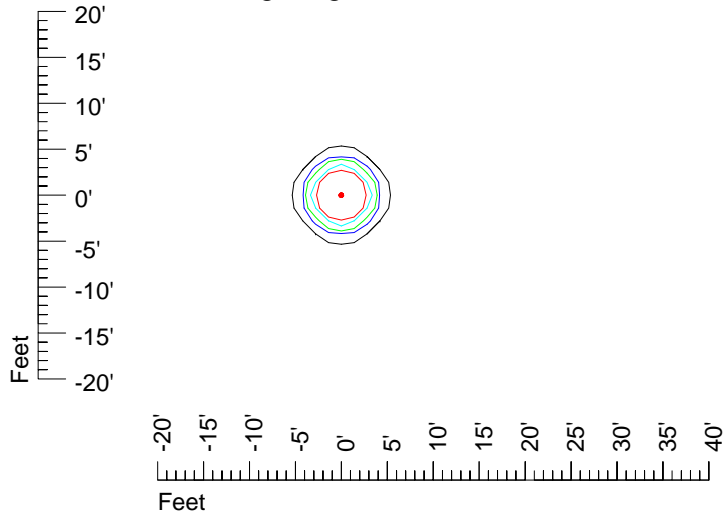

IES Photometric files E450-10

Isoline template 7' mounting height

Isoline values — 0.1 fc — 0.25 fc — 0.5 fc — 1.0 fc — 2.0 fc

Mounting height 7' Tilt 0°

Mounting height 7' Tilt 30°

Mounting height 7' Tilt 15°

Mounting height 7' Tilt 45°

IES Photometric files E450-10

Isoline template 9' mounting height

Isoline values — 0.1 fc — 0.25 fc — 0.5 fc — 1.0 fc — 2.0 fc

Mounting height 9' Tilt 0°

Mounting height 9' Tilt 30°

Mounting height 9' Tilt 15°

Mounting height 9' Tilt 45°

IES Photometric files E450-10

Isoline template 11' mounting height

Isoline values — 0.1 fc — 0.25 fc — 0.5 fc — 1.0 fc — 2.0 fc

Mounting height 11' Tilt 0°

Mounting height 20' Tilt 0°

Mounting height 20' Tilt 30°

Mounting height 20' Tilt 15°

Mounting height 20' Tilt 45°

IES Photometric files E450-10

Isoline template 25' mounting height

Isoline values — 0.1 fc — 0.25 fc — 0.5 fc — 1.0 fc — 2.0 fc