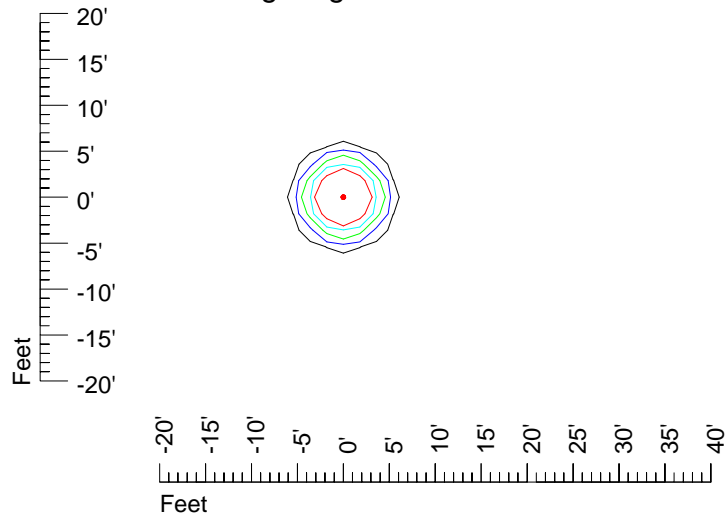

IES Photometric files E450-10

Isoline template 7' mounting height

Isoline values — 0.1 fc — 0.25 fc — 0.5 fc — 1.0 fc — 2.0 fc

Mounting height 7' Tilt 0°

Mounting height 7' Tilt 30°

Mounting height 7' Tilt 15°

Mounting height 7' Tilt 45°

IES Photometric files E450-10

Isoline template 9' mounting height

Isoline values — 0.1 fc — 0.25 fc — 0.5 fc — 1.0 fc — 2.0 fc

Mounting height 9' Tilt 0°

Mounting height 9' Tilt 30°

Mounting height 9' Tilt 15°

Mounting height 9' Tilt 45°

IES Photometric files E450-10

Isoline template 11' mounting height

Isoline values — 0.1 fc — 0.25 fc — 0.5 fc — 1.0 fc — 2.0 fc

Mounting height 11' Tilt 0°

Mounting height 11' Tilt 30°

Mounting height 11' Tilt 15°

Mounting height 11' Tilt 45°

IES Photometric files E450-10

Isoline template 15' mounting height

Isoline values — 0.1 fc — 0.25 fc — 0.5 fc — 1.0 fc — 2.0 fc