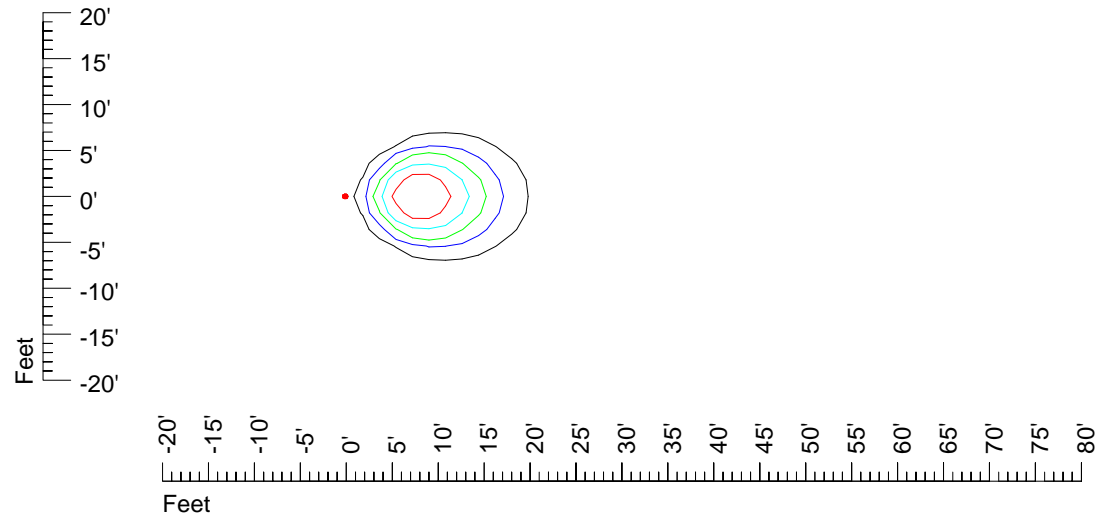

IES Photometric files E450-10

Isoline template 7' mounting height

Isoline values — 0.1 fc — 0.25 fc — 0.5 fc — 1.0 fc — 2.0 fc

Mounting height 7' Tilt 0°

Mounting height 7' Tilt 30°

Mounting height 7' Tilt 15°

Mounting height 7' Tilt 45°

IES Photometric files E450-10

Isoline template 9' mounting height

Isoline values — 0.1 fc — 0.25 fc — 0.5 fc — 1.0 fc — 2.0 fc

Mounting height 9' Tilt 0°

Mounting height 9' Tilt 30°

Mounting height 9' Tilt 15°

Mounting height 9' Tilt 45°

IES Photometric files E450-10

Isoline template 11' mounting height

Isoline values — 0.1 fc — 0.25 fc — 0.5 fc — 1.0 fc — 2.0 fc

Mounting height 11' Tilt 0°