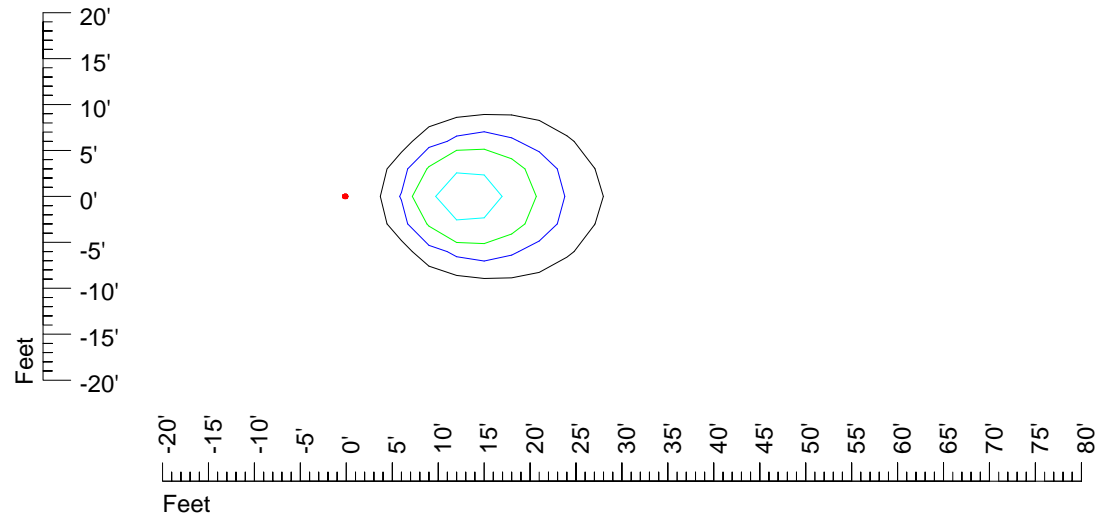

Mounting height 11' Tilt 30°

Mounting height 11' Tilt 15°

Mounting height 11' Tilt 45°

IES Photometric files E450-10

Isoline template 15' mounting height

Isoline values — 0.1 fc — 0.25 fc — 0.5 fc — 1.0 fc — 2.0 fc

Mounting height 15' Tilt 0°

Mounting height 15' Tilt 30°

Mounting height 15' Tilt 15°

Mounting height 15' Tilt 45°

IES Photometric files E450-10

Isoline template 20' mounting height

Isoline values — 0.1 fc — 0.25 fc — 0.5 fc — 1.0 fc — 2.0 fc

Mounting height 20' Tilt 0°

Mounting height 20' Tilt 30°

Mounting height 20' Tilt 15°

Mounting height 20' Tilt 45°

IES Photometric files E450-10

Isoline template 25' mounting height

Isoline values — 0.1 fc — 0.25 fc — 0.5 fc — 1.0 fc — 2.0 fc