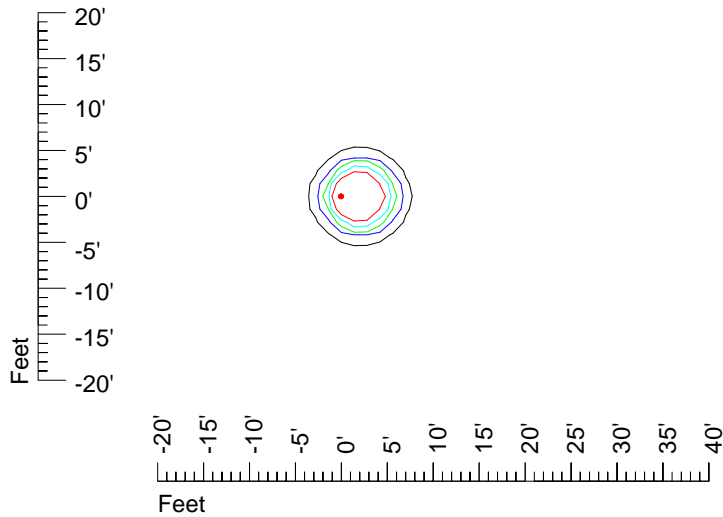

IES Photometric files E450-10

Isoline template 7' mounting height

Isoline values — 0.1 fc — 0.25 fc — 0.5 fc — 1.0 fc — 2.0 fc

Mounting height 7' Tilt 0°

Mounting height 7' Tilt 30°

Mounting height 7' Tilt 15°

Mounting height 7' Tilt 45°

IES Photometric files E450-10

Isoline template 9' mounting height

Isoline values — 0.1 fc — 0.25 fc — 0.5 fc — 1.0 fc — 2.0 fc

Mounting height 9' Tilt 0°

Mounting height 9' Tilt 30°

Mounting height 9' Tilt 15°

Mounting height 9' Tilt 45°

IES Photometric files E450-10

Isoline template 11' mounting height

Isoline values — 0.1 fc — 0.25 fc — 0.5 fc — 1.0 fc — 2.0 fc

Mounting height 11' Tilt 0°

Mounting height 20' Tilt 0°

Mounting height 20' Tilt 30°

Mounting height 20' Tilt 15°

Mounting height 20' Tilt 45°

IES Photometric files E450-10

Isoline template 25' mounting height

Isoline values — 0.1 fc — 0.25 fc — 0.5 fc — 1.0 fc — 2.0 fc