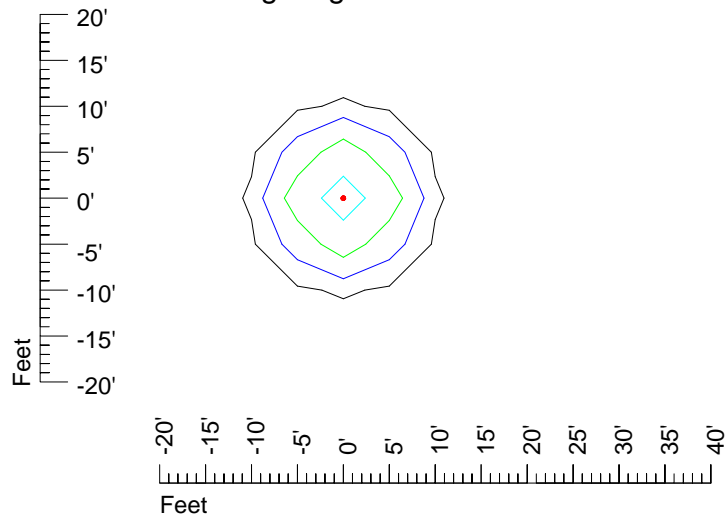

Mounting height 11' Tilt 30°

Mounting height 11' Tilt 15°

Mounting height 11' Tilt 45°

IES Photometric files E450-10

Isoline template 15' mounting height

Isoline values — 0.1 fc — 0.25 fc — 0.5 fc — 1.0 fc — 2.0 fc

Mounting height 15' Tilt 0°

Mounting height 15' Tilt 30°

Mounting height 15' Tilt 15°

Mounting height 15' Tilt 45°

IES Photometric files E450-10

Isoline template 20' mounting height

Isoline values — 0.1 fc — 0.25 fc — 0.5 fc — 1.0 fc — 2.0 fc

Mounting height 20' Tilt 0°

Mounting height 20' Tilt 30°

Mounting height 20' Tilt 15°

Mounting height 20' Tilt 45°

IES Photometric files E450-10

Isoline template 25' mounting height

Isoline values — 0.1 fc — 0.25 fc — 0.5 fc — 1.0 fc — 2.0 fc

Mounting height 25' Tilt 0°

Mounting height 25' Tilt 30°

Mounting height 25' Tilt 15°

Mounting height 25' Tilt 45°

IES Photometric files E450-10

Isoline template 30' mounting height

Isoline values — 0.1 fc — 0.25 fc — 0.5 fc — 1.0 fc — 2.0 fc