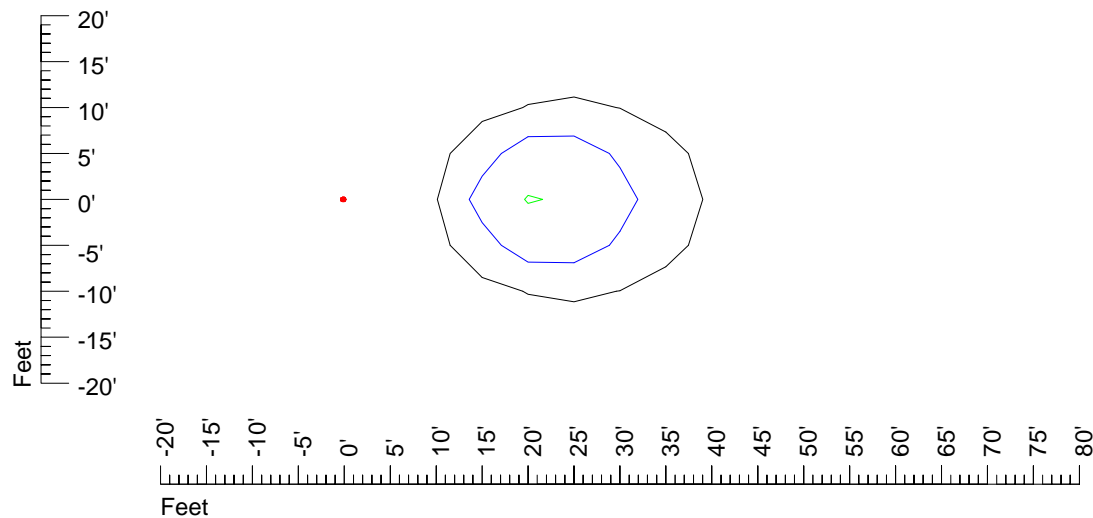

Mounting height 20' Tilt 0°

Mounting height 20' Tilt 30°

Mounting height 20' Tilt 15°

Mounting height 20' Tilt 45°

IES Photometric files E450-10

Isoline template 25' mounting height

Isoline values — 0.1 fc — 0.25 fc — 0.5 fc — 1.0 fc — 2.0 fc

Mounting height 25' Tilt 0°

Mounting height 25' Tilt 30°

Mounting height 25' Tilt 15°

Mounting height 25' Tilt 45°

IES Photometric files E450-10

Isoline template 30' mounting height

Isoline values — 0.1 fc — 0.25 fc — 0.5 fc — 1.0 fc — 2.0 fc

Mounting height 30' Tilt 0°

Mounting height 30' Tilt 30°

Mounting height 30' Tilt 15°

Mounting height 30' Tilt 45°