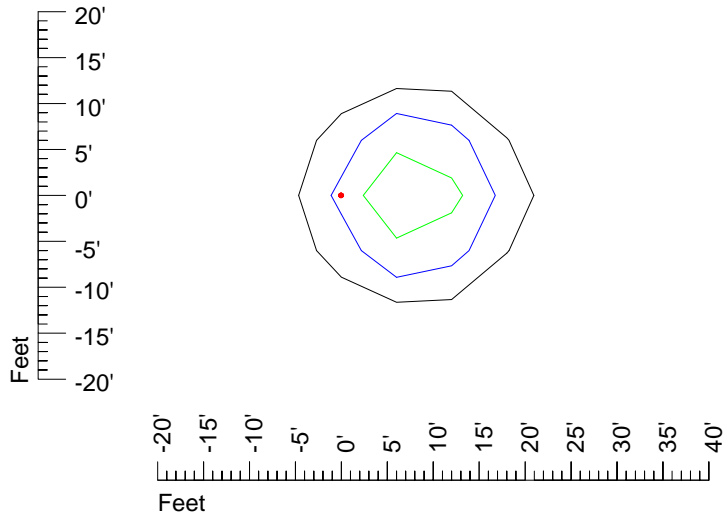

Mounting height 30' Tilt 15°