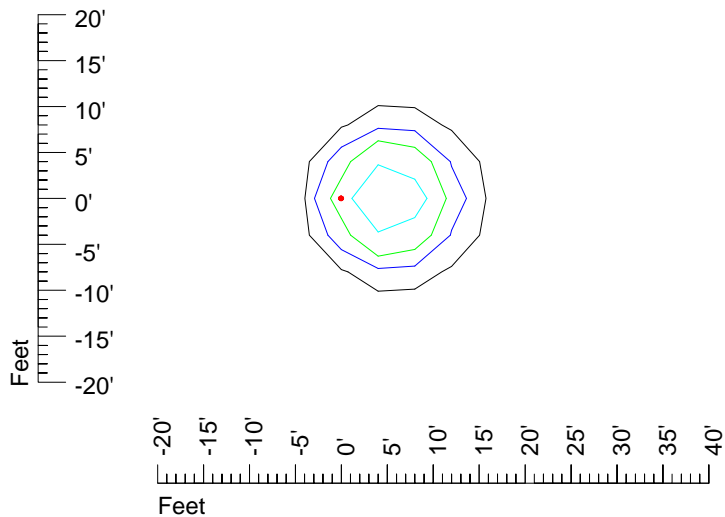

IES Photometric files E450-10

Isoline template 7' mounting height

Isoline values — 0.1 fc — 0.25 fc — 0.5 fc — 1.0 fc — 2.0 fc

Mounting height 7' Tilt 0°

Mounting height 7' Tilt 30°

Mounting height 7' Tilt 15°

Mounting height 11' Tilt 30°

Mounting height 11' Tilt 15°

Mounting height 11' Tilt 45°

IES Photometric files E450-10

Isoline template 15' mounting height

Isoline values — 0.1 fc — 0.25 fc — 0.5 fc — 1.0 fc — 2.0 fc

Mounting height 15' Tilt 0°

Mounting height 15' Tilt 30°

Mounting height 15' Tilt 15°

Mounting height 15' Tilt 45°

IES Photometric files E450-10

Isoline template 20' mounting height

Isoline values — 0.1 fc — 0.25 fc — 0.5 fc — 1.0 fc — 2.0 fc

Mounting height 20' Tilt 0°

Mounting height 20' Tilt 30°

Mounting height 20' Tilt 15°

Mounting height 20' Tilt 45°

IES Photometric files E450-10

Isoline template 25' mounting height

Isoline values — 0.1 fc — 0.25 fc — 0.5 fc — 1.0 fc — 2.0 fc