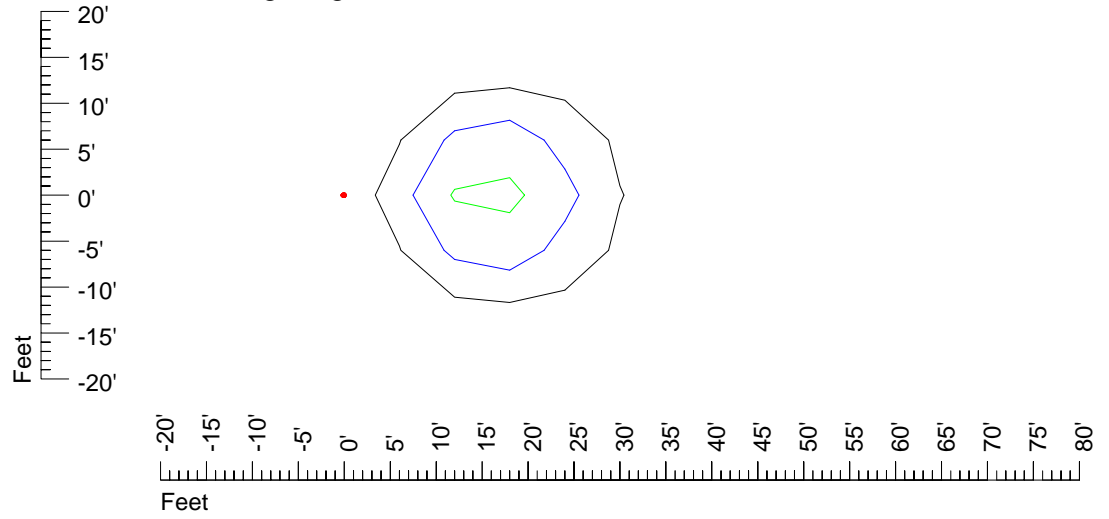

Mounting height 30' Tilt 30°