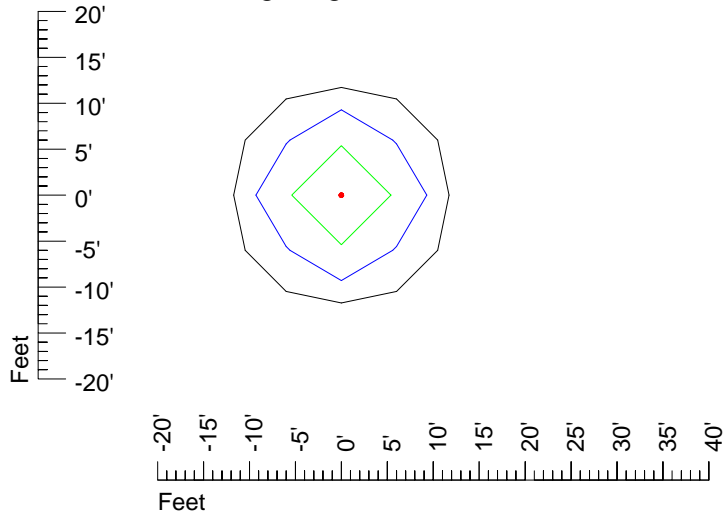

IES Photometric files E450-10

Isoline template 30' mounting height

Isoline values — 0.1 fc — 0.25 fc — 0.5 fc — 1.0 fc — 2.0 fc

Mounting height 30' Tilt 0°