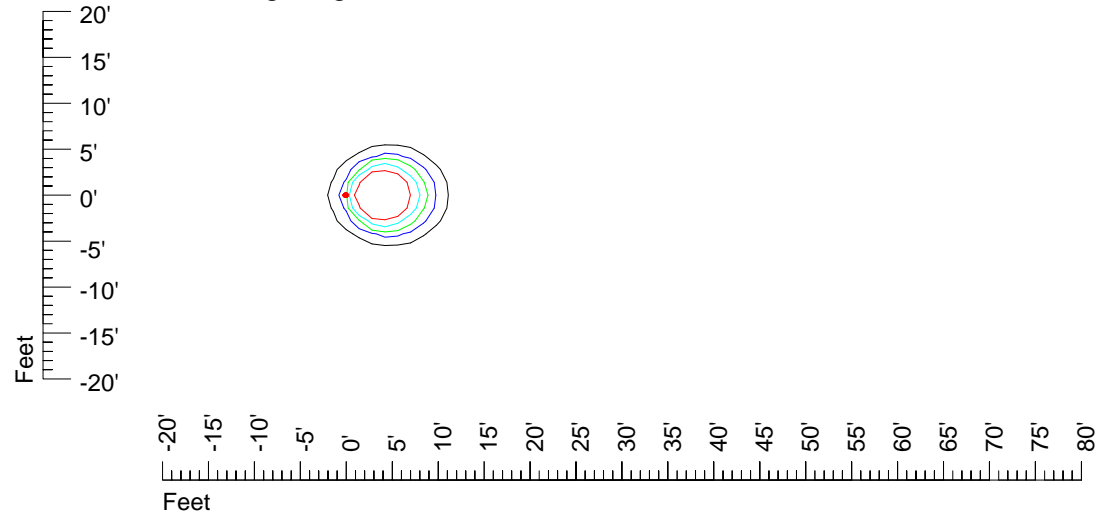

IES Photometric files E450-10

Isoline template 7' mounting height

Isoline values — 0.1 fc — 0.25 fc — 0.5 fc — 1.0 fc — 2.0 fc

Mounting height 7' Tilt 0°

Mounting height 7' Tilt 30°

Mounting height 7' Tilt 15°

Mounting height 7' Tilt 45°

IES Photometric files E450-10

Isoline template 9' mounting height

Isoline values — 0.1 fc — 0.25 fc — 0.5 fc — 1.0 fc — 2.0 fc

Mounting height 9' Tilt 0°

Mounting height 9' Tilt 30°