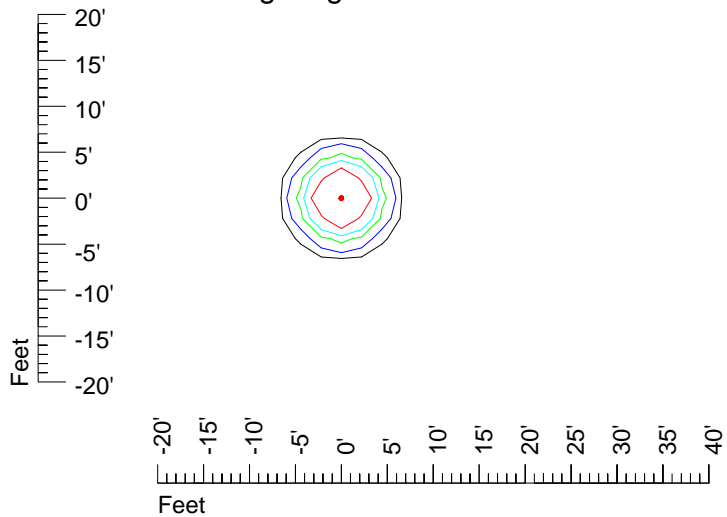

IES Photometric files E450-10

Isoline template 7' mounting height

Isoline values — 0.1 fc — 0.25 fc — 0.5 fc — 1.0 fc — 2.0 fc

Mounting height 7' Tilt 0°

Mounting height 7' Tilt 30°

Mounting height 7' Tilt 15°

Mounting height 7' Tilt 45°

IES Photometric files E450-10

Isoline template 9' mounting height

Isoline values — 0.1 fc — 0.25 fc — 0.5 fc — 1.0 fc — 2.0 fc

Mounting height 9' Tilt 0°

Mounting height 9' Tilt 30°

Mounting height 9' Tilt 15°

Mounting height 9' Tilt 45°

IES Photometric files E450-10

Isoline template 11' mounting height

Isoline values — 0.1 fc — 0.25 fc — 0.5 fc — 1.0 fc — 2.0 fc

Mounting height 11' Tilt 0°

Mounting height 11' Tilt 30°

Mounting height 11' Tilt 15°

Mounting height 11' Tilt 45°

IES Photometric files E450-10

Isoline template 15' mounting height

Isoline values — 0.1 fc — 0.25 fc — 0.5 fc — 1.0 fc — 2.0 fc