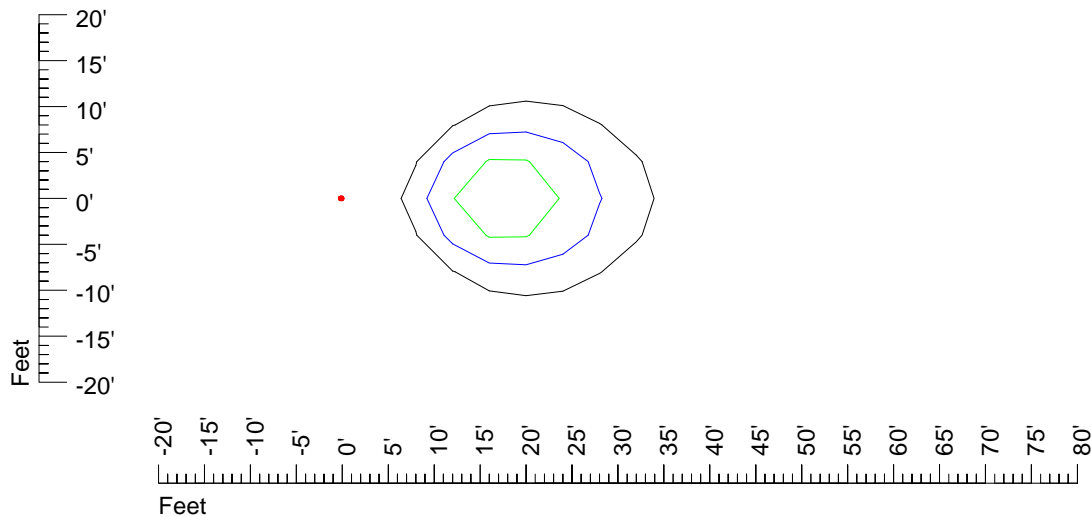

Mounting height 15' Tilt 0°

Mounting height 15' Tilt 30°

Mounting height 15' Tilt 15°

Mounting height 15' Tilt 45°

IES Photometric files E450-10

Isoline template 20' mounting height

Isoline values — 0.1 fc — 0.25 fc — 0.5 fc — 1.0 fc — 2.0 fc

Mounting height 20' Tilt 0°

Mounting height 20' Tilt 30°

Mounting height 20' Tilt 15°

Mounting height 20' Tilt 45°

IES Photometric files E450-10

Isoline template 25' mounting height

Isoline values — 0.1 fc — 0.25 fc — 0.5 fc — 1.0 fc — 2.0 fc

Mounting height 25' Tilt 0°

Mounting height 25' Tilt 30°

Mounting height 25' Tilt 15°

Mounting height 25' Tilt 45°

IES Photometric files E450-10

Isoline template 30' mounting height

Isoline values — 0.1 fc — 0.25 fc — 0.5 fc — 1.0 fc — 2.0 fc