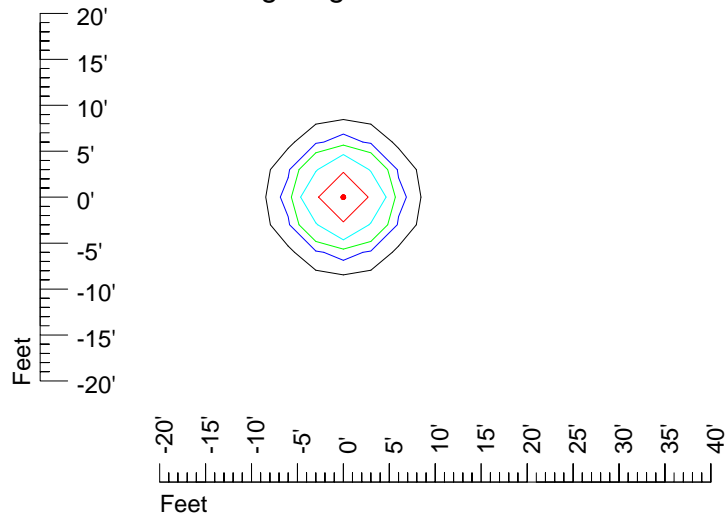

IES Photometric files E450-10

Isoline template 7' mounting height

Isoline values — 0.1 fc — 0.25 fc — 0.5 fc — 1.0 fc — 2.0 fc

Mounting height 7' Tilt 0°

Mounting height 7' Tilt 30°

Mounting height 7' Tilt 15°

Mounting height 9' Tilt 15°

Mounting height 9' Tilt 45°

IES Photometric files E450-10

Isoline template 11' mounting height

Isoline values — 0.1 fc — 0.25 fc — 0.5 fc — 1.0 fc — 2.0 fc

Mounting height 11' Tilt 0°

Mounting height 11' Tilt 30°

Mounting height 11' Tilt 15°

Mounting height 11' Tilt 45°

IES Photometric files E450-10

Isoline template 15' mounting height

Isoline values — 0.1 fc — 0.25 fc — 0.5 fc — 1.0 fc — 2.0 fc

Mounting height 15' Tilt 0°

Mounting height 15' Tilt 30°

Mounting height 15' Tilt 15°

Mounting height 15' Tilt 45°

IES Photometric files E450-10

Isoline template 20' mounting height

Isoline values — 0.1 fc — 0.25 fc — 0.5 fc — 1.0 fc — 2.0 fc