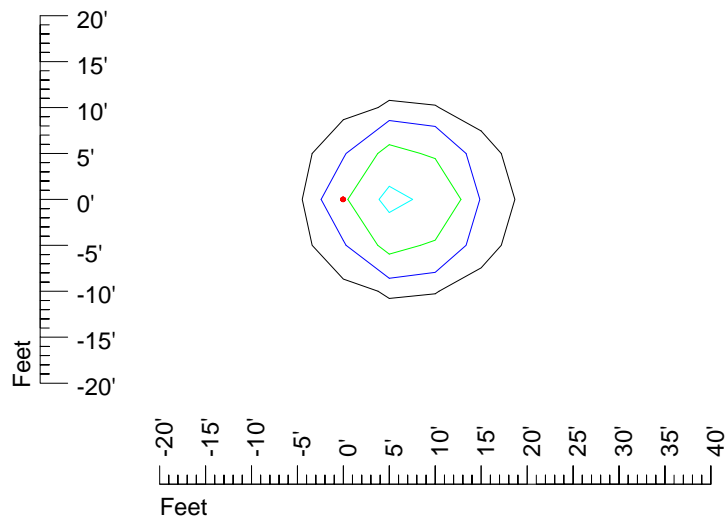

IES Photometric files E450-10

Isoline template 7' mounting height

Isoline values — 0.1 fc — 0.25 fc — 0.5 fc — 1.0 fc — 2.0 fc

Mounting height 7' Tilt 0°

Mounting height 7' Tilt 30°

Mounting height 7' Tilt 15°

Mounting height 15' Tilt 0°

Mounting height 15' Tilt 30°

Mounting height 15' Tilt 15°

Mounting height 15' Tilt 45°

IES Photometric files E450-10

Isoline template 20' mounting height

Isoline values — 0.1 fc — 0.25 fc — 0.5 fc — 1.0 fc — 2.0 fc

Mounting height 20' Tilt 0°

Mounting height 20' Tilt 30°

Mounting height 20' Tilt 15°

Mounting height 20' Tilt 45°

IES Photometric files E450-10

Isoline template 25' mounting height

Isoline values — 0.1 fc — 0.25 fc — 0.5 fc — 1.0 fc — 2.0 fc

Mounting height 25' Tilt 0°

Mounting height 25' Tilt 30°

Mounting height 25' Tilt 15°

Mounting height 25' Tilt 45°

IES Photometric files E450-10

Isoline template 30' mounting height

Isoline values — 0.1 fc — 0.25 fc — 0.5 fc — 1.0 fc — 2.0 fc