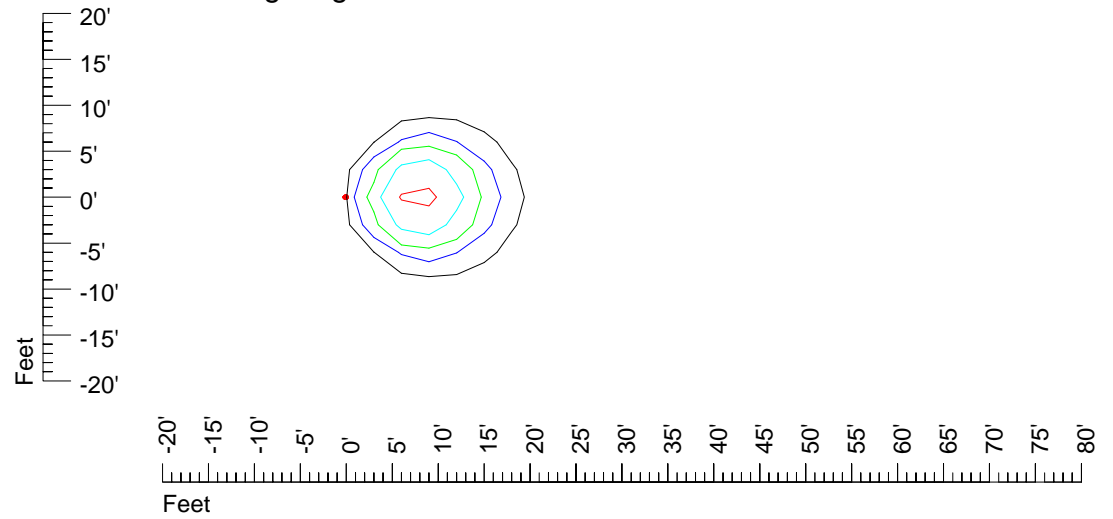

Mounting height 15' Tilt 30°