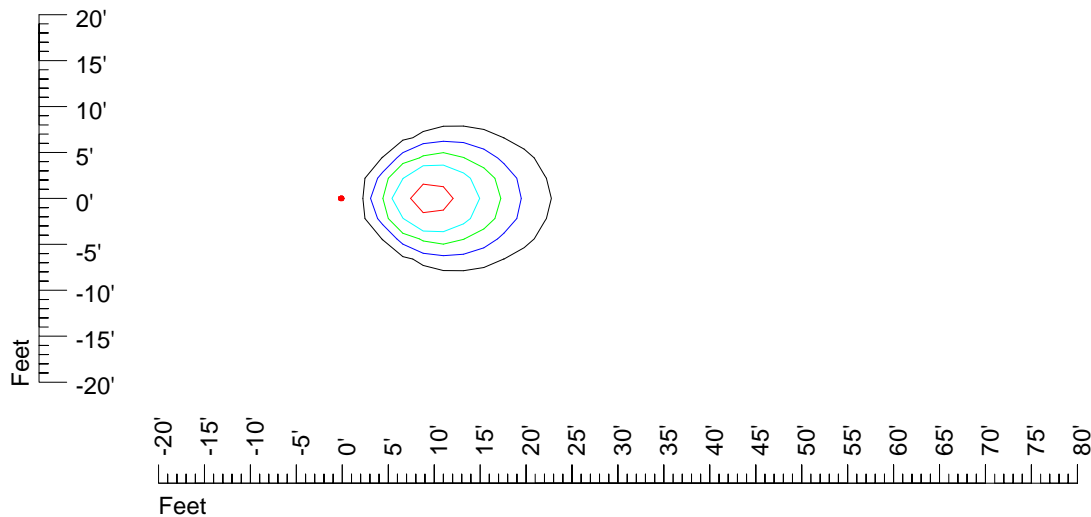

Mounting height 9' Tilt 15°

Mounting height 9' Tilt 45°

IES Photometric files E450-10

Isoline template 11' mounting height

Isoline values — 0.1 fc — 0.25 fc — 0.5 fc — 1.0 fc — 2.0 fc

Mounting height 11' Tilt 0°

Mounting height 11' Tilt 30°

Mounting height 11' Tilt 15°

Mounting height 11' Tilt 45°

IES Photometric files E450-10

Isoline template 15' mounting height

Isoline values — 0.1 fc — 0.25 fc — 0.5 fc — 1.0 fc — 2.0 fc