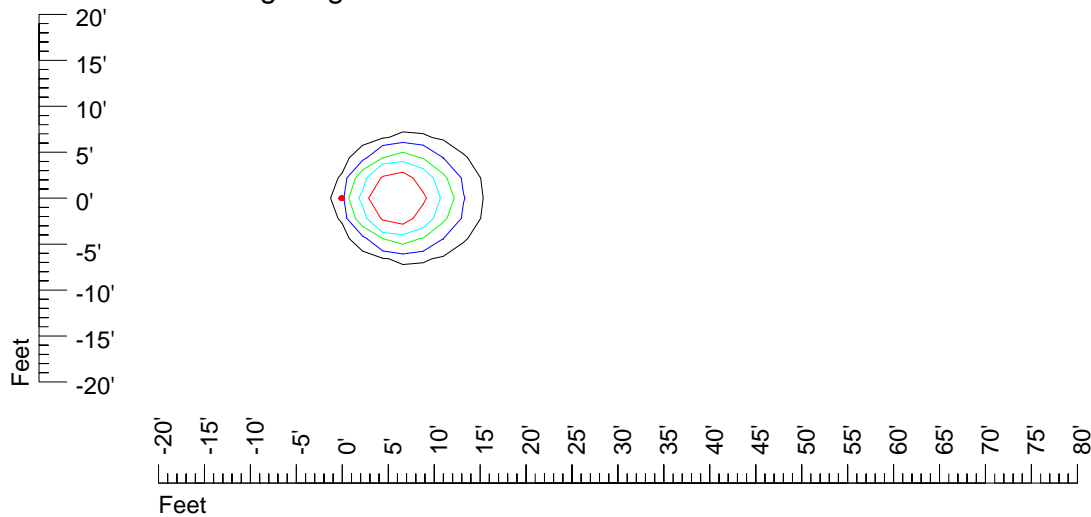

IES Photometric files E450-10

Isoline template 7' mounting height

Isoline values — 0.1 fc — 0.25 fc — 0.5 fc — 1.0 fc — 2.0 fc

Mounting height 7' Tilt 0°

Mounting height 7' Tilt 30°

Mounting height 7' Tilt 15°

Mounting height 7' Tilt 45°

IES Photometric files E450-10

Isoline template 9' mounting height

Isoline values — 0.1 fc — 0.25 fc — 0.5 fc — 1.0 fc — 2.0 fc

Mounting height 9' Tilt 0°

Mounting height 9' Tilt 30°

Mounting height 9' Tilt 15°

Mounting height 9' Tilt 45°

IES Photometric files E450-10

Isoline template 11' mounting height

Isoline values — 0.1 fc — 0.25 fc — 0.5 fc — 1.0 fc — 2.0 fc

Mounting height 11' Tilt 0°

Mounting height 11' Tilt 30°

Mounting height 11' Tilt 15°

Mounting height 11' Tilt 45°

IES Photometric files E450-10

Isoline template 15' mounting height

Isoline values — 0.1 fc — 0.25 fc — 0.5 fc — 1.0 fc — 2.0 fc