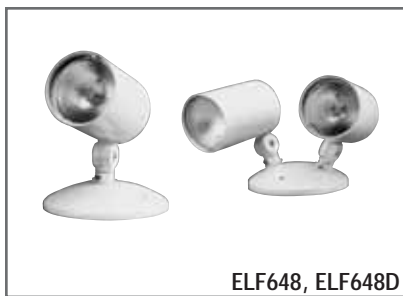

ELF648, ELF648D

Wattage doubles for "D" 2-lamp version

ELF648, ELF648D

DESCRIPTION: Single or double miniature cylinder with satin aluminum housing and mouting plate and fully adjustable chrome swivel. Mirror finished reflector with prismatic lens assures a wide-beam with even light distribution.

FINISH: White (-M), Black (-B)

MOUNTING: Direct to 4" octagonal electrical box

LAMPS: Bi-Pin halogen

VOLTS: 6 or 12 volt

MAXIMUM WATTS: 12 watts per head

Remote Fixture Model #	Lamp Suffix	Color	Voltage
ELF648	/ _____	_____	_____