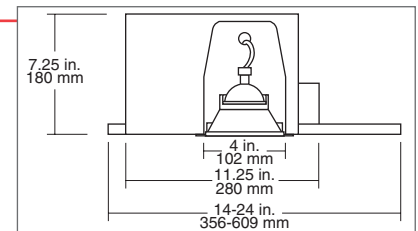

Dimensions: 5" diameter base, 4-1/8" height

DR2130

Description: Double compact adjustable decorative lighting heads

Dimensions: 5" diameter base, 4-1/8" height

DR3130

Description: Triple compact adjustable decorative lighting heads

RECESSED TYPE*

RSTH24

Description: Decorative lighting head

Dimensions: 4.0" diameter base

Color Suffix: -WH = White, -BK = Black, -CH = Chrome, -PB = Polished brass, -BN = Brushed nickel

RECESSED TYPE*

RSTH18

Description: Decorative lighting head

Dimensions: 4.0" diameter base

Color Suffix: -WH = White or -BN = Brushed nickel

RECESSED TYPE*

RSTH18R

Description: Decorative lighting head

Dimensions: 4.0" diameter base

Description: New construction housing

Dimensions: 5.6" x 14.24"

RECESSED TYPE*

LU-GRHR06

Description: Insulated ceilings housing

Dimensions: 7.25" x 14.24"

*Recessed gimbal assemblies require a recessed housing and are sold separately.