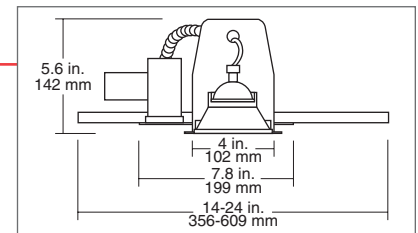

RECESSED TYPE*

RSTH24

Description: Decorative lighting head

Dimensions: 4.0" diameter base

Color Suffix: -WH = White, -BK = Black, -CH = Chrome, -PB = Polished brass, -BN = Brushed nickel

RECESSED TYPE*

RSTH18

Description: Decorative lighting head

Dimensions: 4.0" diameter base

Color Suffix: -WH = White or -BN = Brushed nickel

RECESSED TYPE*

RSTH18R

Description: Decorative lighting head

Dimensions: 4.0" diameter base

Color Suffix: -WH = White or -BN = Brushed nickel

RECESSED TYPE*

RSTH19

Description: Decorative lighting head

Dimensions: 4.0" diameter base

Color Suffix: -WH = White

RECESSED TYPE*

LU-GRHR03

Description: New construction housing

Dimensions: 5.6" x 14.24"

RECESSED TYPE*

LU-GRHR06

Description: Insulated ceilings housing

Dimensions: 7.25" x 14.24"

*Recessed gimbal assemblies require a recessed housing and are sold separately.