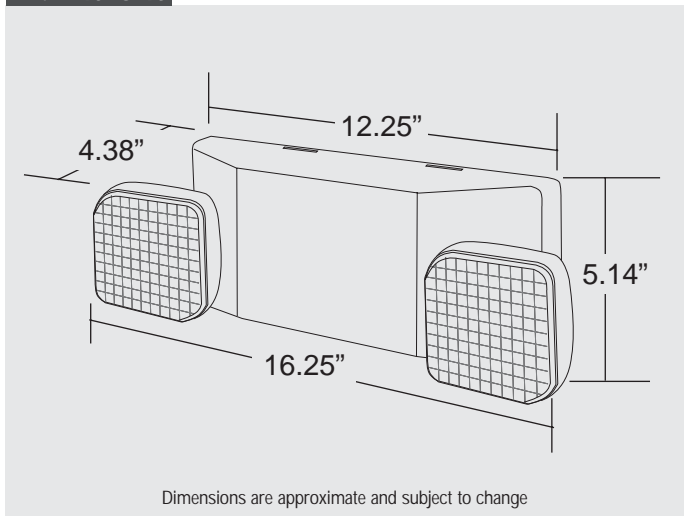

OPTIONS

(Add Suffix to Model No.)	Suffix
Black Housing and Heads	-B
Remote Capacity (11 watts)	-R*

*Do not exceed rated unit capacity

ACCESSORIES

(Order as a separate item)	
Replacement Battery860.0018
Replacement Lamp (standard)570.0012
Wire GuardWG10
Vandal ShieldCPS
Vandal Shield (NEMA-4X)CPS-4X

DIMENSIONS

ORDERING FORMAT

LCA	-2SQ	R
Series	Light Heads	Capacity Indicator
Self-Powered	-2SQ= 6V 6W Incandescent	Blank= No Remote Capacity R= 11W Remote Capacity*

**Do not exceed rated unit capacity.*