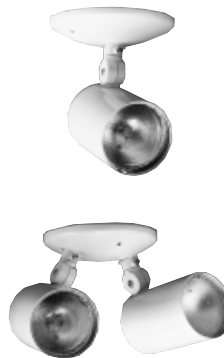

ELF648, 648D

DESCRIPTION: Single or double miniature cylinder with satin aluminum housing and mounting plate and fully adjustable chrome swivel. Mirror finished reflector with prismatic lens assures a wide-beam with even light distribution.

FINISH: White only

LAMPS: Wedge base incandescent

VOLTS: 6 or 12 volt
Maximum watts: 12 watts per head