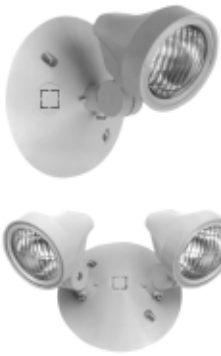

## ELF2, ELF2D

**DESCRIPTION:** Single, double or triple PAR 18 size indoor lighting head with fully adjustable swivel; all thermoplastic construction.

**FINISH:** Mist white, black

**LAMPS:** Wedge base incandescent

## ELF605

**DESCRIPTION:** Recessed round gimbal fixture with welded steel housing and plastic (ELF605P) or metal (ELF605M) trim. Lamp has a horizontal rotation of 358° and vertical angle adjustable to 42°.

## ELF606

**DESCRIPTION:** Round, surface mounted gimbal fixture with welded steel housing. Lamp has a horizontal rotation of 358° and vertical angle adjustable to 42°.

**FINISH:** Housing: Matte white  
Trim: White

## ELF603

**DESCRIPTION:** Rectangular fixture with diffusing lens. Welded steel housing.

**FINISH:** White enamel.

**MOUNTING:** Surface (wall or ceiling). Knockouts provided on 2 sides and back.

**LAMPS:** Double contact bayonet base