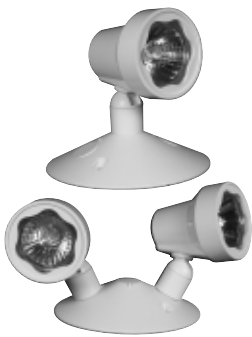

ELF3, ELF3D

DESCRIPTION: Single or double PAR 18 size indoor lighting heads with fully adjustable swivel. All thermoplastic construction.

FINISH: Mist white, black

LAMPS: MR16

VOLTS: 6 or 12VDC
Maximum watts: 20