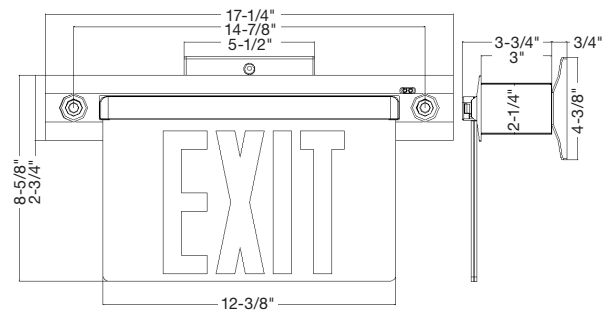

### Construction

- Extruded aluminum housing and trim plate
- Brushed aluminum finish
- Trim plate includes two fully tool-free adjustable, 2.5W LED heads, 400 Lumens each
- Acrylic panel featuring 6 inch silk-screened EXIT legend with field selectable chevrons
- Single face red or green on clear, double face red or green on mirror

### Photometric performance

	Spacing center-to-center (feet)
Series	7.5 feet mounting height
C6UEN*6	30'

**Dimensions** (dimensions are approximate and subject to change):

**Surface ceiling mount**

**Surface recessed wall mount**