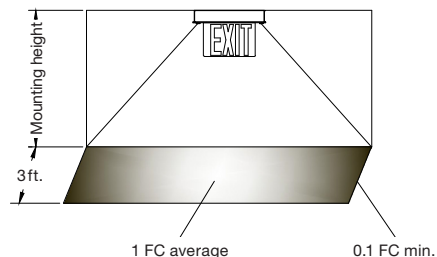

### Construction

- Extruded aluminum housing and trim plate
- Brushed aluminum finish
- Trim plate includes two fully tool-free adjustable, 2.5W LED heads, 400 Lumens each
- Acrylic panel featuring 6 inch silk-screened EXIT legend with field selectable chevrons
- Single face red or green on clear, double face red or green on mirror

### Photometric performance

	Spacing center-to-center (feet)
Series	7.5 feet mounting height
C6UEN*6	30'

**Dimensions** (dimensions are approximate and subject to change):

**Surface ceiling mount**

**Surface recessed wall mount**