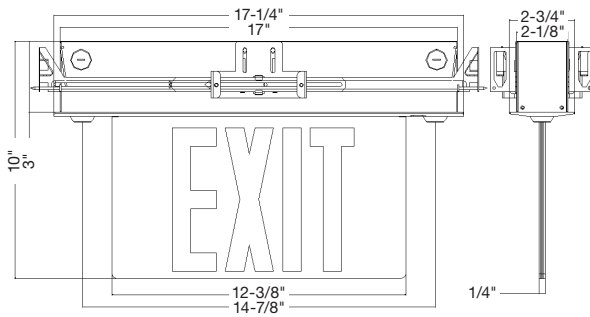

Recessed ceiling mount