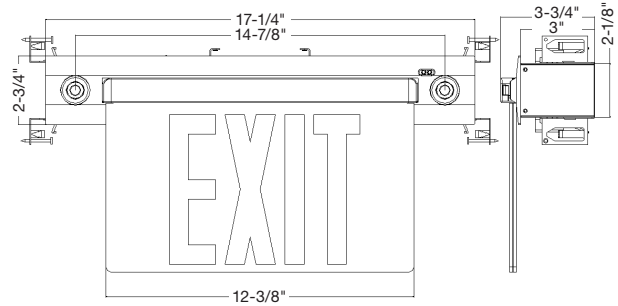

Recessed wall mount

Power consumption chart

Series	AC input	Voltage	Battery
C6UENRM-2HO	120/277VAC, 60Hz	3.6V	NiHM 1800mAH
C6UENGM-2HO			NiHM 1800mAH
C6UENRM-2HO-ID			NiHM 2500mAH
C6UENGM-2HO-ID			NiHM 2500mAH

Ordering format

Model	Legend	Series	Legend color	Heads	Options
C = Combo	6 = 6" EXIT single and double face with universal chevrons and mounting for surface or recessed	UEN = Self-powered	RM = Red GM = Green	2HO = Two high output LED heads	Blank = Standard ID = Improved Diagnostics

Example: C6UENRM-2HO-ID