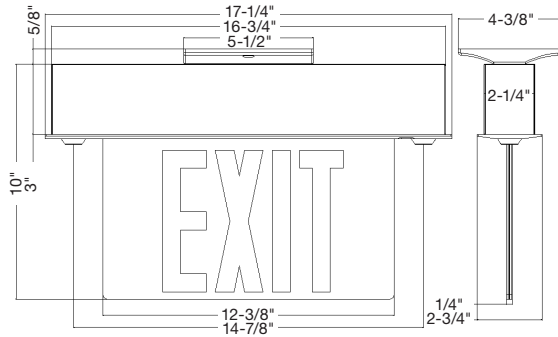

### Construction

- Extruded aluminum housing and trim plate
- Brushed aluminum finish
- Trim plate includes two fully tool-free adjustable, 2.5W LED heads, 400 Lumens each
- Acrylic panel featuring 6 inch silk-screened EXIT legend with field selectable chevrons
- Single face red or green on clear, double face red or green on mirror

### Photometric performance

	Spacing center-to-center (feet)
Series	7.5 feet mounting height
C6UEN*6	30'

**Dimensions** (dimensions are approximate and subject to change):

**Surface ceiling mount**

**Surface recessed wall mount**