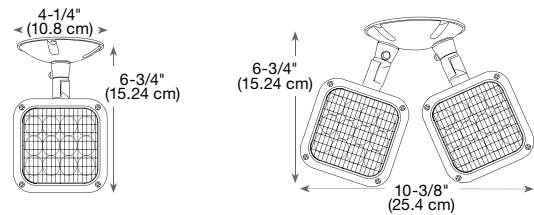

Approvals

- UL924 Listed

Warranty (subject to proper installation and maintenance)

Three-year full warranty

Dimensions (Dimensions are approximate and subject to change):