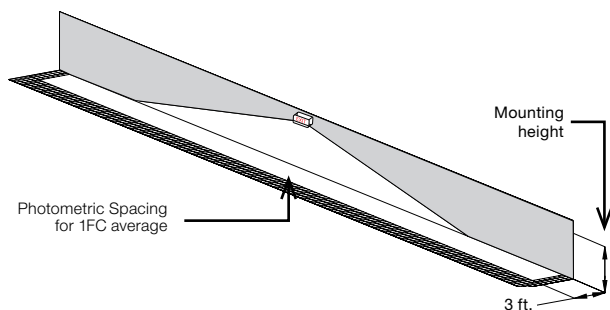

### Construction

- Off-white UV stabilized thermoplastic enclosure
- 6 inch EXIT lettering legend, available in red or green
- Universal single or double face
- Field selectable chevrons
- Light bar consumes 4.5 watts
- Adjustable lens for optimal light output
- 5VA Flame retardant thermoplastic
- Remote capacity for (1) ELF612D/LED or (2) ELF612/LED

### Photometric performance

Spacing center-to-center (feet)
7.5 feet mounting height
12'