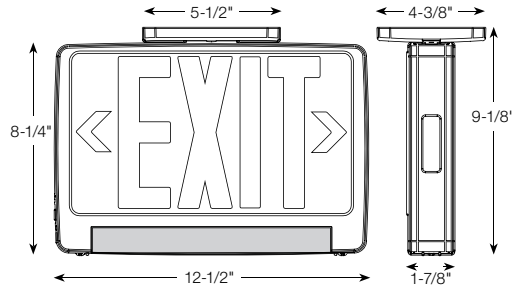

Dimensions (Dimensions are approximate and subject to change):