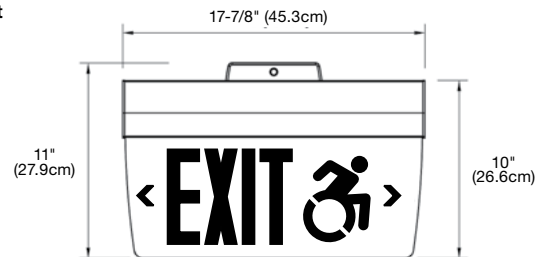

Dimensions (Dimensions are approximate and subject to change):

Panel configuration

Symbol left

Symbol right

Power consumption chart

Model	AC Specs	DC Specs
AC-Only	120/277VAC, 50/60Hz (Less than 2W)	-
AC/DC	120/277VAC, 50/60Hz (Less than 2W)	6 to 24VDC (Less than 1.5W)
Self-powered	120/277VAC, 50/60Hz (Less than 3W)	Ni-Cd battery (Min. 90 minutes)