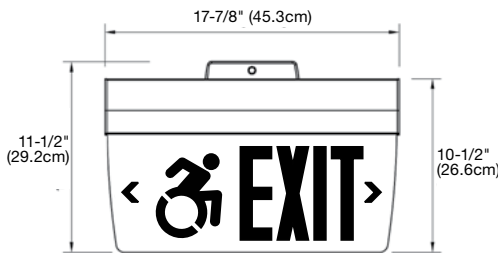

6" Simplicity™ Accessibility Series

Slim profile LED edge-Lit exit accessibility sign

Construction

- Housing made of extruded aluminum, canopy made of die-cast aluminum
- Legend panel features a curved contour for maximum illumination and clarity
- 6 inch EXIT lettering legend available in red with accessibility symbol
- Choice of housing and trim plate finishes, off white or textured aluminum
- Universal field selectable chevrons

PARA 1011.1.2

1011.1.2 Accessible exits. Where exit signs are required by Section 1011.1 of this code, accessible exit doors at the level of exit discharge that lead directly to accessible paths of exit discharge shall additionally be marked by the International Symbol of Accessibility. Such symbol shall be not less than 6 inches high and shall be incorporated into the required exit sign or shall be located directly adjacent to it. Such symbol shall meet the requirements of Section 1011.

Dimensions (Dimensions are approximate and subject to change):

Panel configuration

Symbol left

Symbol right

Power consumption chart

Model	AC Specs	DC Specs
AC-Only	120/277VAC, 50/60Hz (Less than 2W)	-
AC/DC	120/277VAC, 50/60Hz (Less than 2W)	6 to 24VDC (Less than 1.5W)
Self-powered	120/277VAC, 50/60Hz (Less than 3W)	Ni-Cd battery (Min. 90 minutes)