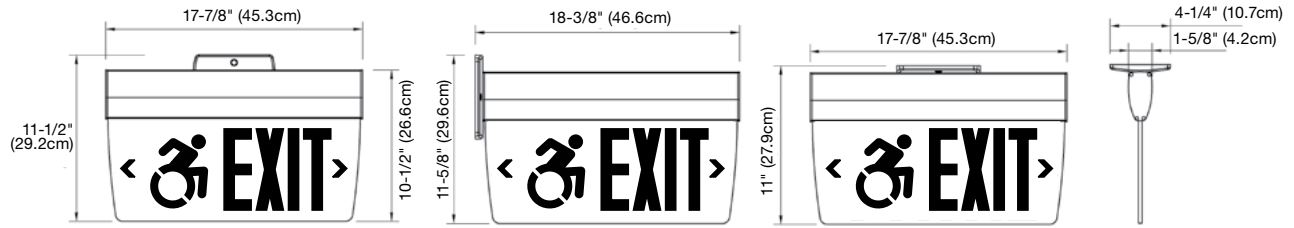

6" Simplicity™ Accessibility Series

Slim profile LED edge-Lit exit accessibility sign

Construction

- Housing made of extruded aluminum, canopy made of die-cast aluminum
- Legend panel features a curved contour for maximum illumination and clarity
- 6 inch EXIT lettering legend available in red with accessibility symbol
- Choice of housing and trim plate finishes, off white or textured aluminum
- Universal field selectable chevrons

PARA 1011.1.2

1011.1.2 Accessible exits. Where exit signs are required by Section 1011.1 of this code, accessible exit doors at the level of exit discharge that lead directly to accessible paths of exit discharge shall additionally be marked by the International Symbol of Accessibility. Such symbol shall be not less than 6 inches high and shall be incorporated into the required exit sign or shall be located directly adjacent to it. Such symbol shall meet the requirements of Section 1011.

Dimensions (Dimensions are approximate and subject to change):

Panel configuration

Symbol left

Symbol right

Power consumption chart

Model	AC Specs	DC Specs
AC-Only	120/277VAC, 50/60Hz (Less than 2W)	-
AC/DC	120/277VAC, 50/60Hz (Less than 2W)	6 to 24VDC (Less than 1.5W)
Self-powered	120/277VAC, 50/60Hz (Less than 3W)	Ni-Cd battery (Min. 90 minutes)