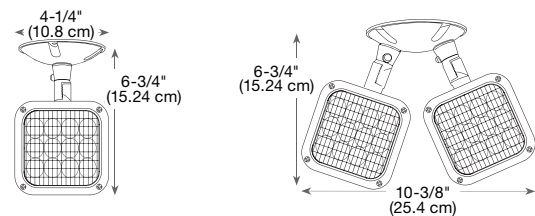

**Accessories** (Order as a separate item)

Description	Product code
Wire Guard (heads in any position) wall mount	WG10-L

**Dimensions** (Dimensions are approximate and subject to change)