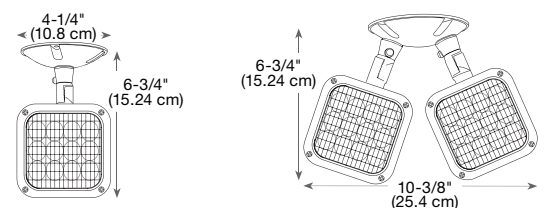

Dimensions

Ordering format – ELF612D/LED Series

Series	Options	Color
ELF612= Single ELF612D= Double	/LED= Thermoplastic square LED head	Blank= Gray -Bk= Black

Example: ELF612D/LED