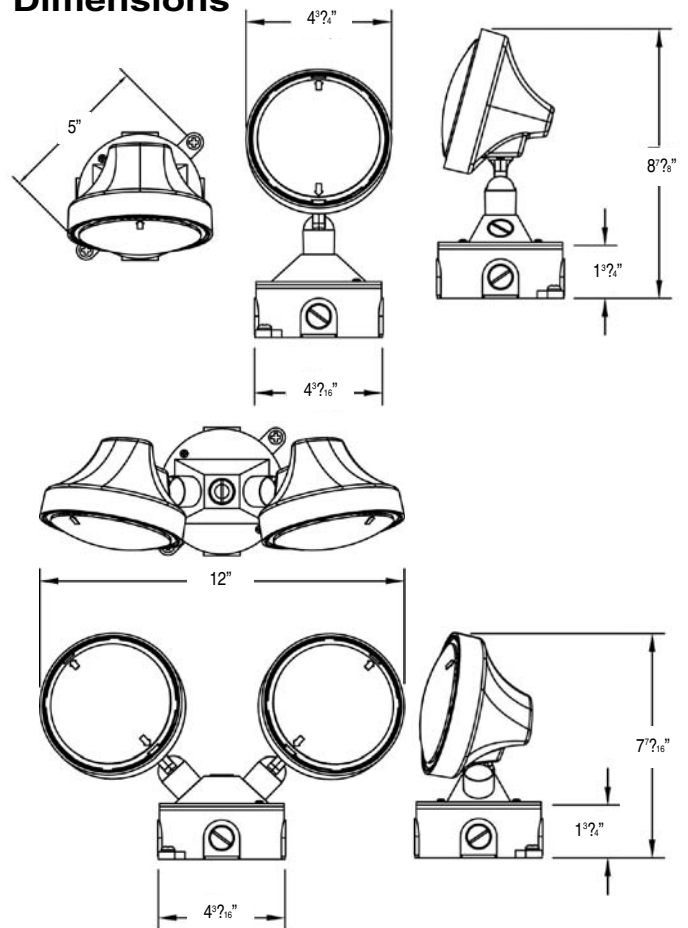

ELF647C, ELF647DC SERIES

TYPE: _____

CATALOGUE #: _____

NOTES: _____

Emergency Lighting for Remote Fixtures

Single or double lighting head with fully adjustable swivel.

General Information

UL Listed, remote lighting fixture for hazardous locations: Class 1, Division 2, Group A, B, C and D. Single or double lighting head with fully adjustable swivel; all thermoplastic construction with gasketed aluminum canopy and junction box. Tool-less aiming swivel; no more need for screwdriver.

Finish: Black plastic housing with gray junction box.

Mounting: Junctional box provided for wall mount installation. Conduit entry 1/2" NPT.

Lamps: All lamps must be specified in the part number when ordering.
 ELF647C series may use:

- Sealed beam halogen lamps
- PAR36 sealed beam, 6 volt, 12 watts or 12 volt, 12 watts

Standard Features

Lamp type(s), voltage and maximum wattage available for fixture are shown under lamp description. Determine lamp type, voltage and wattage required for your application, then select lamp from Lamp Chart in the Charts & Diagrams section. Do not exceed fixture wattage rating.

Include lamp suffix and voltage as suffix to model number. **VOLTAGE MUST BE STATED.**

Dimensions

Ordering Format

Example: ELF647CH7551-B6

Series	Lamp Type	Color	Voltage
ELF647C = single	H7551 = 8 watts	-B = black	6 = 6 volt
ELF647DC = double	H7557 = 12 watts		12 = 12 volt
	H7553 = 12 watts		