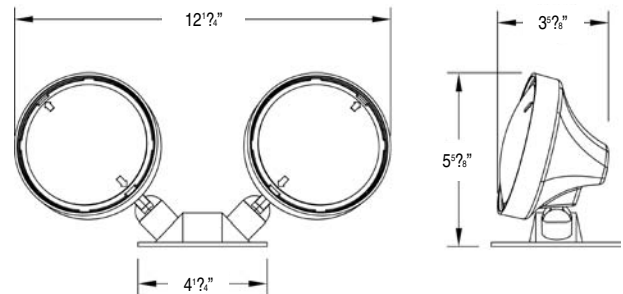

ELF647, ELF647D, ELF647T

TYPE: _____
 CATALOGUE #: _____
 NOTES: _____

Emergency Lighting for Remote Fixtures

Industrial Emergency Lighting Weather resistant

General Information

Weather resistant single, double or triple lighting head with fully adjustable swivel, all thermoplastic construction. Fixtures are rain and dust-tight as well as corrosion resistant.

- Heads:** Mist White, Black, Grey
- Finish:** Mist White, Black or Gray. Plastic Housing with aluminum round plate.
- Round Plate:** Aluminum
- Mounting:** Standard with round plate for mounting directly to 4" outlet box.
- Lamps:** All lamps must be specified in the part number when ordering.
- ELF647 series may use:
- Wedge base incandescent
 - Bi-pin halogen
 - PAR36 sealed Beam.

Dimensions

Standard Features

Lamp type(s), voltage and maximum wattage available for fixture are shown under lamp description. Determine lamp type, voltage and wattage required for your application, then select lamp from Lamp Chart in the Charts & Diagrams section. Do not exceed fixture wattage rating.