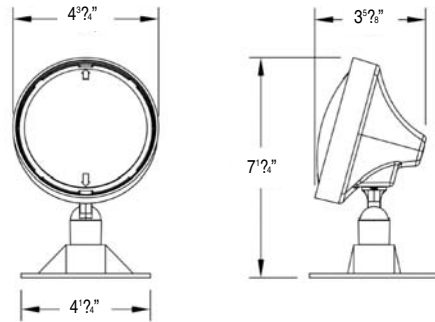

ELF647, ELF647D, ELF647T

TYPE: _____
 CATALOGUE #: _____
 NOTES: _____

Emergency Lighting for Remote Fixtures

Industrial Emergency Lighting Weather resistant

General Information

Weather resistant single, double or triple lighting head with fully adjustable swivel, all thermoplastic construction. Fixtures are rain and dust-tight as well as corrosion resistant.

- Heads:** Mist White, Black, Grey
- Finish:** Mist White, Black or Gray. Plastic Housing with aluminum round plate.
- Round Plate:** Aluminum
- Mounting:** Standard with round plate for mounting directly to 4" outlet box.
- Lamps:** All lamps must be specified in the part number when ordering.
- ELF647 series may use:
- Wedge base incandescent
 - Bi-pin halogen
 - PAR36 sealed Beam.

Dimensions

Standard Features

Lamp type(s), voltage and maximum wattage available for fixture are shown under lamp description. Determine lamp type, voltage and wattage required for your application, then select lamp from Lamp Chart in the Charts & Diagrams section. Do not exceed fixture wattage rating.