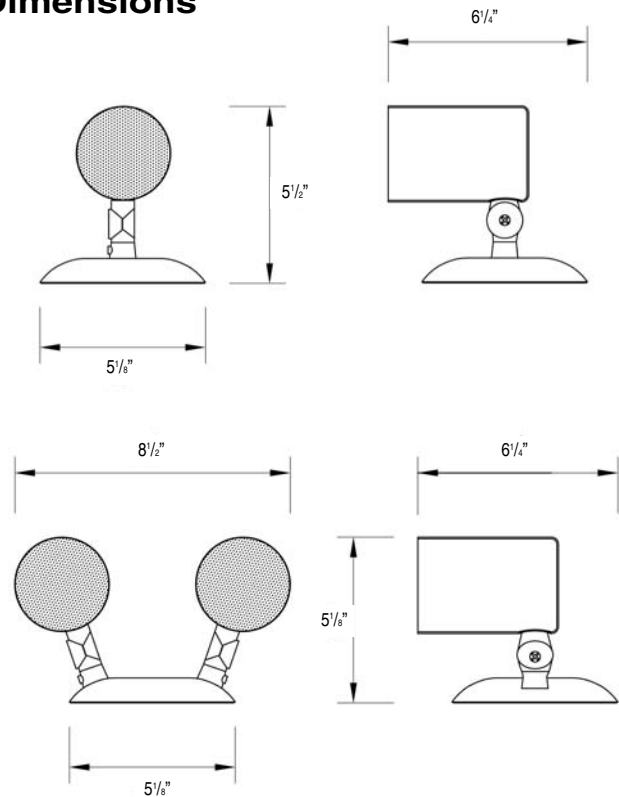

## Emergency Lighting for Remote Fixtures

Single miniature 3" diameter fully adjustable aluminum cylinder complete with matching round mounting plate.

### General Information

Single or double miniature cylinder with satin aluminum housing an mounting plate and fully adjustable swivel. Mirror finished reflector with prismatic lens assures a wide-beam even light distribution.

### Dimensions