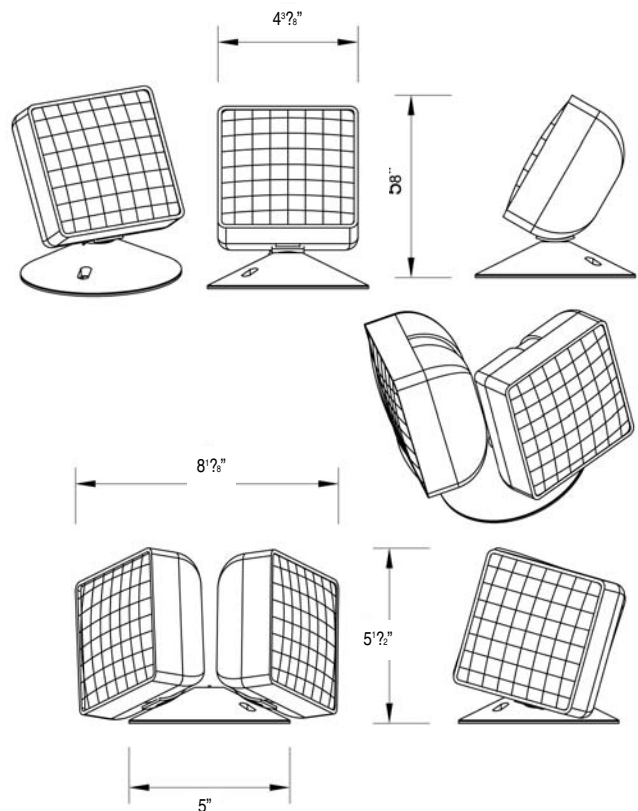

Dimensions

Ordering Format

Example: ELF645L9-M6

Series	Lamp Type	Color	Voltage
ELF623 = single	L9 = 9 watts	-M = mist white	6 = 6 volt
ELF623D = double	L12 = 12 watts	-B = black	12 = 12 volt