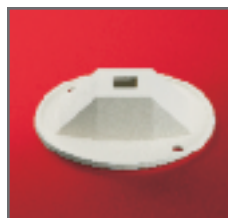

Dimensions: single - 2-3/4" X 4-1/2" (for 1 fixture)
3-gang - 6-7/16" X 4-1/2" (for 2 fixture)
4-gang - 8-3/8" X 4-1/2" (for 2 or 3 fixture)
3 5/16" mounting centers all types

Standard: ELF622, ELF622D, ELF622T, ELF645T

450.0129 - No Square Hole
*450.1151 - 7/16" Square Hole
450.0194 - 1/2" Square Hole

450.0397 - No Square Hole
*450.1152 - 7/16" Square Hole
450.1153 - 1/2" Square Hole

450.0398 - No Square Hole
*450.1154 - 7/16" Square Hole
450.1155 - 1/2" Square Hole

□ 330.7583 & 330.7584 & 450.0398

- Single or double round
- Die cast aluminum construction
- Gasketed weatherproof
- Black satin enamel finish
- Mist finish optional
- Mount direct to 4" octagonal box

Dimensions: 4-1/8" diameter
3-9/16" mounting center

Standard: ELF647, ELF647D

Off-White Single 330.7583

Black Single 330.7577

Off-White Double 330.7584

Black Double 330.7578

Gasket - 245.0100

□ 12804

- Single rectangular
- Die cast aluminum construction
- Gasketed weatherproof
- Silver gray enamel finish only
- Mount direct to standard outlet box