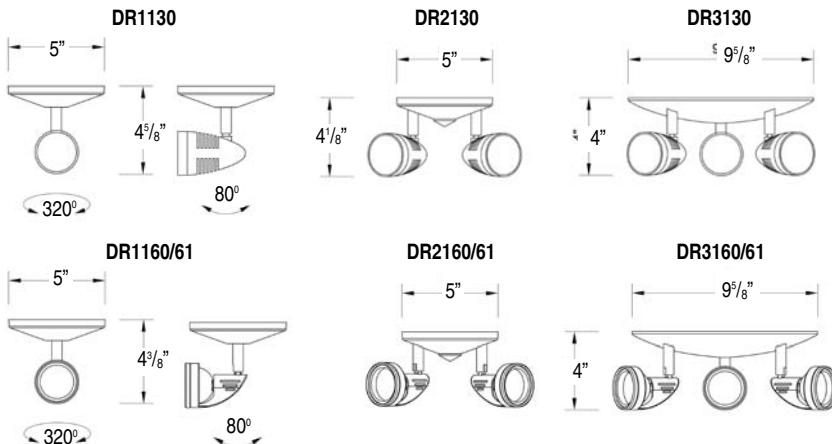

### DR1160, DR2160, DR3160

**DR1160 :** Single compact adjustable decorative lighting head with blue rim

**DR2160 :** Double compact adjustable decorative lighting heads with blue rim

**DR3160 :** Triple compact adjustable decorative lighting heads with blue rim

### DR1130, DR2130, DR3130

**DR1130 :** Single compact adjustable decorative lighting head

**DR2130 :** Double compact adjustable decorative lighting heads

**DR3130 :** Triple compact adjustable decorative lighting heads

### Dimensions

<b>Description:</b> <b>Dimensions:</b> <b>Color Suffix:</b>	Decorative lighting head, requires recessed housing. 4.0" diameter base WH-white, BK-black, CH-chrome, PB-polished brass, BN-brushed nickel	<b>RSTH24</b>	
<b>Description:</b> <b>Dimensions:</b> <b>Color Suffix:</b>	Decorative lighting head, requires recessed housing. 4.0" diameter base WH-white or BN-brushed nickel	<b>RSTH18</b>	
<b>Description:</b> <b>Dimensions:</b> <b>Color Suffix:</b>	Decorative lighting head, requires recessed housing. 4.0" diameter base WH-white or BN-brushed nickel	<b>RSTH18R</b>	
<b>Description:</b> <b>Dimensions:</b> <b>Color Suffix:</b>	Decorative lighting head, requires recessed housing. 4.0" diameter base WH-white	<b>RSTH19</b>	