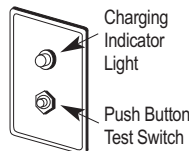

Dual Voltage 120/277Vac, 60Hz, 3.5 watts

▣ OPTIONS

(Add Suffix to Model No.)

Damp Location Listing-DL

Suffix

▣ ACCESSORIES

(Order as a separate item)

Remote Test Switch (Metal faceplate).....PSW

Remote Test Switch (Plastic faceplate).....PSW1

* Note: Recommended for inaccessible locations.

Test switch and charging indicator on a single chrome mounting plate.

▣ DIMENSIONS

Dimensions are approximate and subject to change.