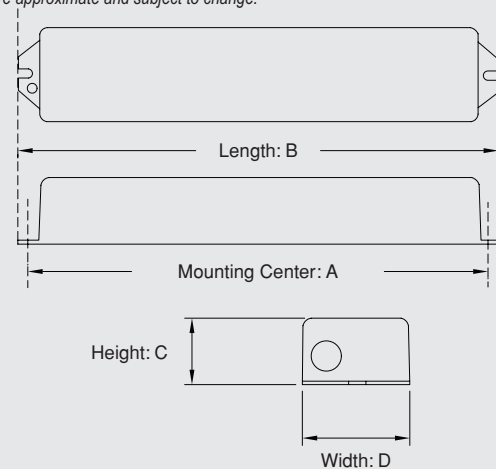

Remote Test Switch (Plastic faceplate).....PSW1

* Note: Recommended for inaccessible locations.

Test switch and charging indicator on a single chrome mounting plate.

▣ DIMENSIONS

Dimensions are approximate and subject to change.

Model	Dimensions (inches)			
	a	b	c	d
AM28	13-3/4"	14-1/4"	1-3/16"	1-3/16"
AM54	17"	17-1/2"	1-3/16"	1-3/16"

▣ ORDERING FORMAT

AM28	-DL
Series	Option Suffix
	Damp Location Listing

▣ UNIT SELECTION CHART

Model #	Lamp Operated in Emergency Mode	Emergency	Lumens	Wire End Caps	Warranty
AM28	1 lamp 2'-4'	90min.	500	Optional order #EC54	3 year full
AM54	1 lamp 2'-4'	90min.	825	Optional order #EC54	3 year full