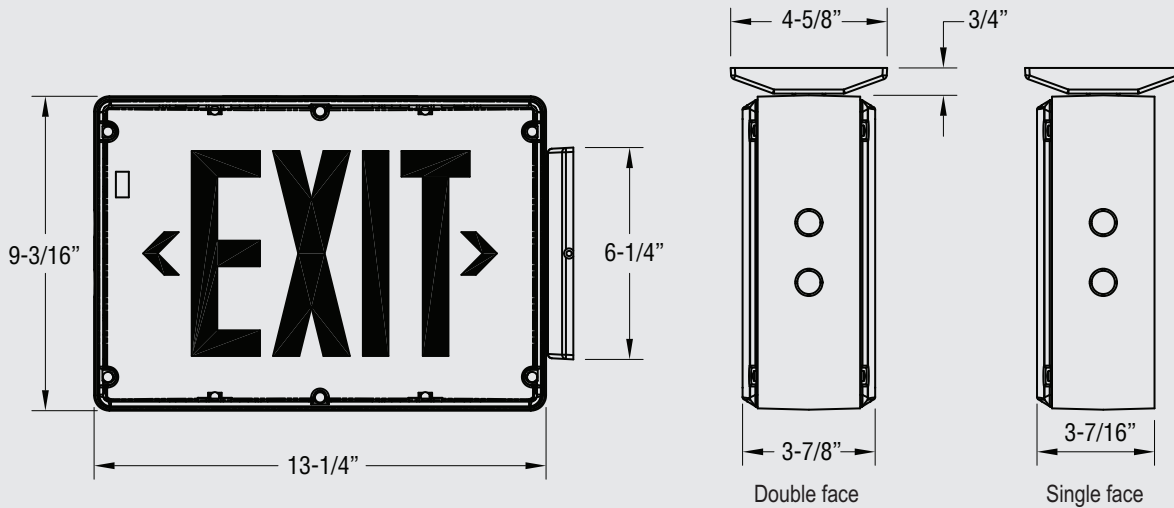

(-20°C) (-4°F) (Self-Powered models only) .....**-CW**

Open face/special wording ..... **-Y**

\* AC only units.

## ▣ DIMENSIONS

Dimensions are approximate and subject to change.