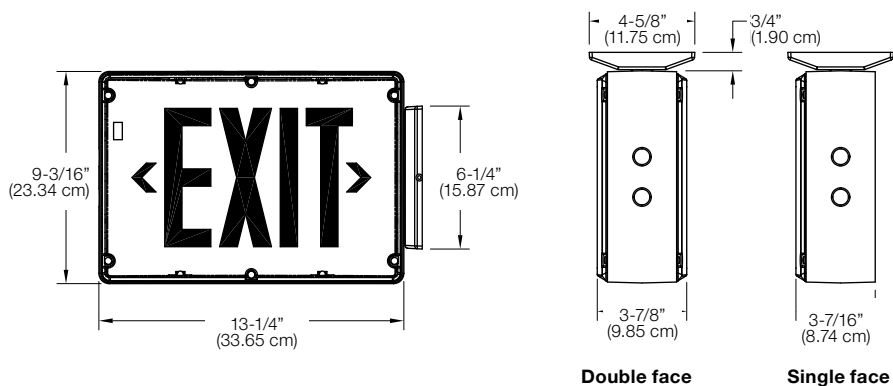

Dimensions (Dimensions are approximate and subject to change):

Power consumption chart

Model	AC Specs	DC Specs
AC-Only	120-277VAC, 50/60Hz (1.2W)	-
AC/DC	120-277VAC, 50/60Hz (1.2W)	6 to 24VDC (Less than 1.5W)
Self-Powered	120-277VAC, 50/60Hz (3.7W)	Ni-Cd battery (Min. 90 minutes)

Accessories (Order as a separate item)

Description	Product code
Convert single face to double face, red (in the field)	DFKR-*
Convert single face to double face, green (in the field)	DFKG-*
Tamper-Proof Bit (extra)	690.0454-L

*Specify White (WT) or Black (BK) housing

Ordering format

Housing/ Face color	Series	Faces	Legend color	Diagnostic	Housing	Options
Blank= Black/Black	XV= AC-only	-1= Single face	-R= Red	Blank= AC-Only models	-4X= NEMA-4X housing²	Blank= No options
BW= Black/White	XVE= Self-powered	-2= Double face	-G= Green	-D= Improved Diagnostics (non-audible, standard)¹		-2= Dual Circuit (120/120 or 277/277AC only)³
BA= Black/Aluminum	Nickel-			-NEX= Nexus® wired¹ (contact your sales representative)		-DC= AC/DC 6V to 24VDC³
GB= Gray/Black	Cadmium			-NEXRF= Nexus® wireless¹ (contact your sales representative)		-CW= Cold weather (Self-Powered -4°F to 104°F, -20°C to 40°C) (AC/DC -40°F to 104°F, -40°C to 40°C)
GW= Gray/White	battery					-Y= Open face/special wording
GA= Gray/Aluminum						-CM= Pendant mount
WB= White/Black						
WW= White/White						
WA= White/Aluminum						

Example: BAXVE-1-R-D-4X-CW

¹ Available with Self-Powered models only.
² Wall or ceiling mount only
³ Not available with -NEX or -NEXRF, Nexus® option